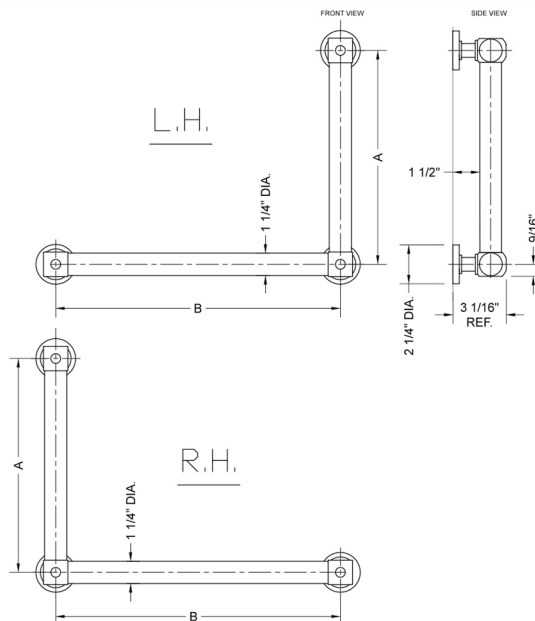

G70 32H x 16W 90° Right Hand Grab Bar

Model #: **G70-32H-16W-RH-**

FEATURES:

- ADA compliant when properly installed
- All brass construction, fully polished & plated
- All grab bars can be custom sized. Contact JACLO for pricing & availability
- Optional handshower sliders and toilet paper/wash cloth holders can be added only upon initial order
- Grab bars over 32" REQUIRE a middle post

SPECIFICATION DRAWING:

BRASS LUXURY GRAB BAR			
PART #	DESCRIPTION	A H	B W
G70-12H-12W	CENTER TO CENTER	12"	12"
G70-12H-16W	CENTER TO CENTER	12"	16"
G70-12H-24W	CENTER TO CENTER	12"	24"
G70-12H-32W	CENTER TO CENTER	12"	32"
G70-16H-12W	CENTER TO CENTER	16"	12"
G70-16H-16W	CENTER TO CENTER	16"	16"
G70-16H-24W	CENTER TO CENTER	16"	24"
G70-16H-32W	CENTER TO CENTER	16"	32"
G70-24H-12W	CENTER TO CENTER	24"	12"
G70-24H-16W	CENTER TO CENTER	24"	16"
G70-24H-24W	CENTER TO CENTER	24"	24"
G70-24H-32W	CENTER TO CENTER	24"	32"
G70-32H-12W	CENTER TO CENTER	32"	12"
G70-32H-16W	CENTER TO CENTER	32"	16"
G70-32H-24W	CENTER TO CENTER	32"	24"
G70-32H-32W	CENTER TO CENTER	32"	32"