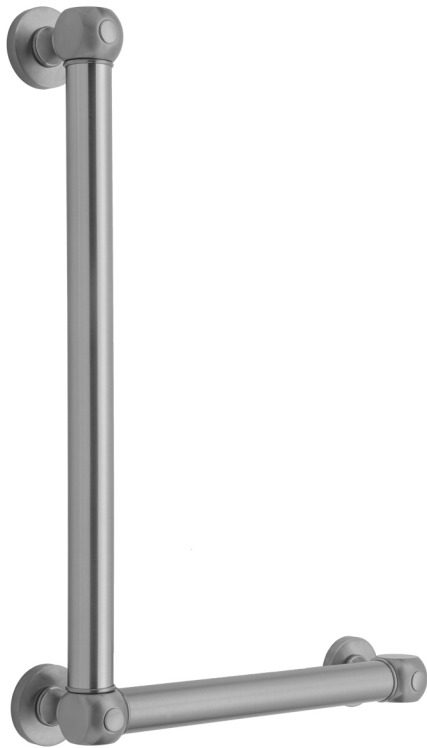

G70 32H x 16W 90° Right Hand Grab Bar

Model #: **G70-32H-16W-RH-**

FEATURES:

- ADA compliant when properly installed
- All brass construction, fully polished & plated
- All grab bars can be custom sized. Contact JACLO for pricing & availability
- Optional handshower sliders and toilet paper/wash cloth holders can be added only upon initial order
- Grab bars over 32" REQUIRE a middle post

AVAILABLE FINISHES:

Polished Chrome (PCH)	Satin Chrome (SC)	Bronze Umber (BU)
Satin Nickel (SN)	Pewter (PEW)	Caramel Bronze (CB)
Polished Nickel (PN)	Antique Brass (AB)	Antique Copper (ACU)
Oil-Rubbed Bronze (ORB)	Polished Brass (PB)	Polished Copper (PCU)
Vintage Bronze (VB)	Satin Brass (SB)	Rose Gold (RG)
Matte Black (MBK)	Satin Gold (SG)	Polished Gold (PG)
Black Nickel (BKN)	Bombay Gold (BG)	Jewelers Gold (JG)
Europa Bronze (EB)	White (WH)	Sedona Beige (SDB)
Tristan Brass (TB)	Unlacquered Brass (ULB)	Satin Cooper (SCU)

SPECIFICATION DRAWING:

BRASS LUXURY GRAB BAR			
PART #	DESCRIPTION	A H	B W
G70-12H-12W	CENTER TO CENTER	12"	12"
G70-12H-16W	CENTER TO CENTER	12"	16"
G70-12H-24W	CENTER TO CENTER	12"	24"
G70-12H-32W	CENTER TO CENTER	12"	32"
G70-16H-12W	CENTER TO CENTER	16"	12"
G70-16H-16W	CENTER TO CENTER	16"	16"
G70-16H-24W	CENTER TO CENTER	16"	24"
G70-16H-32W	CENTER TO CENTER	16"	32"
G70-24H-12W	CENTER TO CENTER	24"	12"
G70-24H-16W	CENTER TO CENTER	24"	16"
G70-24H-24W	CENTER TO CENTER	24"	24"
G70-24H-32W	CENTER TO CENTER	24"	32"
G70-32H-12W	CENTER TO CENTER	32"	12"
G70-32H-16W	CENTER TO CENTER	32"	16"
G70-32H-24W	CENTER TO CENTER	32"	24"
G70-32H-32W	CENTER TO CENTER	32"	32"