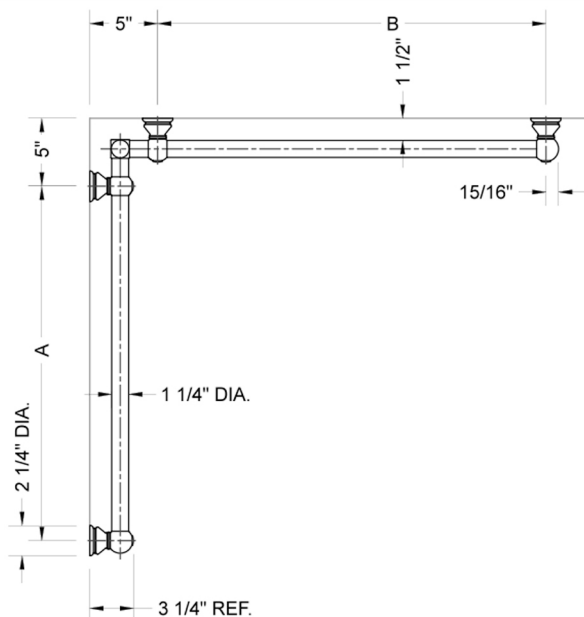

G30 24" x 24" Inside Corner Grab Bar

Model #: G30-24-24-IC-

FEATURES:

- ADA compliant when properly installed
- All brass construction, fully polished & plated
- All grab bars can be custom sized. Contact JACLO for pricing & availability
- Optional handshower sliders and toilet paper/wash cloth holders can be added only upon initial order
- Grab bars over 32" REQUIRE a middle post

SPECIFICATION DRAWING:

BRASS LUXURY GRAB BAR							
PART. #	DESCRIPTION	A	B	PART. #	DESCRIPTION	A	B
G30-12-12-IC	CENTER OF POST	12"	12"	G30-24-36-IC	CENTER OF POST	24"	36"
G30-12-16-IC	CENTER OF POST	12"	16"	G30-24-48-IC	CENTER OF POST	24"	48"
G30-12-24-IC	CENTER OF POST	12"	24"	G30-24-60-IC	CENTER OF POST	24"	60"
G30-12-32-IC	CENTER OF POST	12"	32"				
				G30-32-32-IC	CENTER OF POST	32"	32"
G30-12-36-IC	CENTER OF POST	12"	36"	G30-32-36-IC	CENTER OF POST	32"	36"
G30-12-48-IC	CENTER OF POST	12"	48"	G30-32-48-IC	CENTER OF POST	32"	48"
G30-12-60-IC	CENTER OF POST	12"	60"	G30-32-60-IC	CENTER OF POST	32"	60"
G30-16-16-IC	CENTER OF POST	16"	16"	G30-36-36-IC	CENTER OF POST	36"	36"
G30-16-24-IC	CENTER OF POST	16"	24"	G30-36-48-IC	CENTER OF POST	36"	48"
G30-16-32-IC	CENTER OF POST	16"	32"	G30-36-60-IC	CENTER OF POST	36"	60"
G30-16-36-IC	CENTER OF POST	16"	36"	G30-48-48-IC	CENTER OF POST	48"	48"
G30-16-48-IC	CENTER OF POST	16"	48"	G30-48-60-IC	CENTER OF POST	48"	60"
G30-16-60-IC	CENTER OF POST	16"	60"				
				G30-60-60-IC	CENTER OF POST	60"	60"
G30-24-24-IC	CENTER OF POST	24"	24"				
G30-24-32-IC	CENTER OF POST	24"	32"				