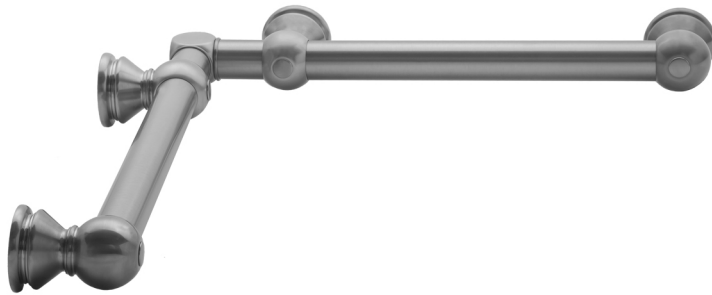

G30 24" x 24" Inside Corner Grab Bar

Model #: G30-24-24-IC-

FEATURES:

- ADA compliant when properly installed
- All brass construction, fully polished & plated
- All grab bars can be custom sized. Contact JACLO for pricing & availability
- Optional handshower sliders and toilet paper/wash cloth holders can be added only upon initial order
- Grab bars over 32" REQUIRE a middle post

AVAILABLE FINISHES:

Polished Chrome (PCH)	Satin Chrome (SC)	Bronze Umber (BU)
Satin Nickel (SN)	Pewter (PEW)	Caramel Bronze (CB)
Polished Nickel (PN)	Antique Brass (AB)	Antique Copper (ACU)
Oil-Rubbed Bronze (ORB)	Polished Brass (PB)	Polished Copper (PCU)
Vintage Bronze (VB)	Satin Brass (SB)	Rose Gold (RG)
Matte Black (MBK)	Satin Gold (SG)	Polished Gold (PG)
Black Nickel (BKN)	Bombay Gold (BG)	Jewelers Gold (JG)
Europa Bronze (EB)	White (WH)	Sedona Beige (SDB)
Tristan Brass (TB)	Unlacquered Brass (ULB)	Satin Cooper (SCU)