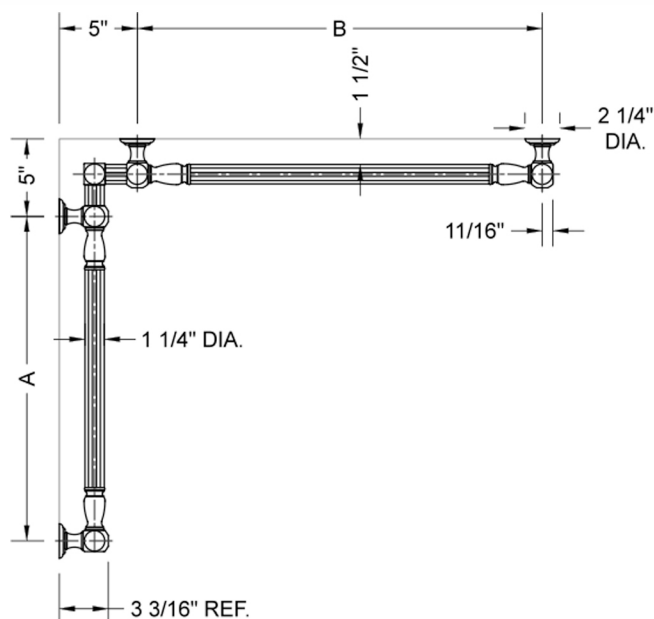

G21 48" x 48" Inside Corner Grab Bar

Model #: **G21-48-48-IC-**

FEATURES:

- ADA compliant when properly installed
- All brass construction, fully polished & plated
- All grab bars can be custom sized. Contact JACLO for pricing & availability
- Optional handshower sliders and toilet paper/wash cloth holders can be added only upon initial order
- Grab bars over 32" REQUIRE a middle post

SPECIFICATION DRAWING:

BRASS LUXURY GRAB BAR							
PART. #	DESCRIPTION	A	B	PART. #	DESCRIPTION	A	B
G21-12-12-IC	CENTER OF POST	12"	12"	G21-24-36-IC	CENTER OF POST	24"	36"
G21-12-16-IC	CENTER OF POST	12"	16"	G21-24-48-IC	CENTER OF POST	24"	48"
G21-12-24-IC	CENTER OF POST	12"	24"	G21-24-60-IC	CENTER OF POST	24"	60"
G21-12-32-IC	CENTER OF POST	12"	32"				
				G21-32-32-IC	CENTER OF POST	32"	32"
G21-12-36-IC	CENTER OF POST	12"	36"	G21-32-36-IC	CENTER OF POST	32"	36"
G21-12-48-IC	CENTER OF POST	12"	48"	G21-32-48-IC	CENTER OF POST	32"	48"
G21-12-60-IC	CENTER OF POST	12"	60"	G21-32-60-IC	CENTER OF POST	32"	60"
G21-16-16-IC	CENTER OF POST	16"	16"	G21-36-36-IC	CENTER OF POST	36"	36"
G21-16-24-IC	CENTER OF POST	16"	24"	G21-36-48-IC	CENTER OF POST	36"	48"
G21-16-32-IC	CENTER OF POST	16"	32"	G21-36-60-IC	CENTER OF POST	36"	60"
G21-16-36-IC	CENTER OF POST	16"	36"	G21-48-48-IC	CENTER OF POST	48"	48"
G21-16-48-IC	CENTER OF POST	16"	48"	G21-48-60-IC	CENTER OF POST	48"	60"
G21-16-60-IC	CENTER OF POST	16"	60"				
				G21-60-60-IC	CENTER OF POST	60"	60"
G21-24-24-IC	CENTER OF POST	24"	24"				
G21-24-32-IC	CENTER OF POST	24"	32"				