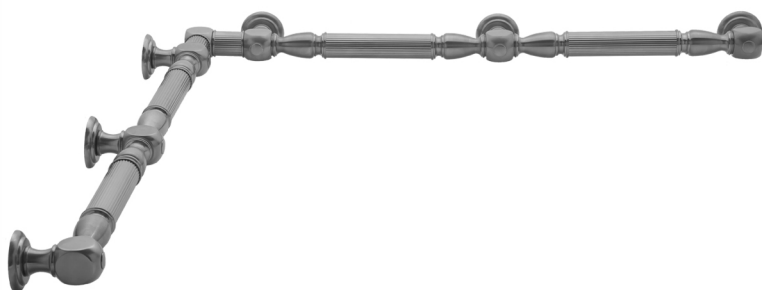

G21 48" x 48" Inside Corner Grab Bar

Model #: **G21-48-48-IC-**

FEATURES:

- ADA compliant when properly installed
- All brass construction, fully polished & plated
- All grab bars can be custom sized. Contact JACLO for pricing & availability
- Optional handshower sliders and toilet paper/wash cloth holders can be added only upon initial order
- Grab bars over 32" REQUIRE a middle post

AVAILABLE FINISHES:

Polished Chrome (PCH)	Satin Chrome (SC)	Bronze Umber (BU)
Satin Nickel (SN)	Pewter (PEW)	Caramel Bronze (CB)
Polished Nickel (PN)	Antique Brass (AB)	Antique Copper (ACU)
Oil-Rubbed Bronze (ORB)	Polished Brass (PB)	Polished Copper (PCU)
Vintage Bronze (VB)	Satin Brass (SB)	Rose Gold (RG)
Matte Black (MBK)	Satin Gold (SG)	Polished Gold (PG)
Black Nickel (BKN)	Bombay Gold (BG)	Jewelers Gold (JG)
Europa Bronze (EB)	White (WH)	Sedona Beige (SDB)
Tristan Brass (TB)	Unlacquered Brass (ULB)	Satin Cooper (SCU)