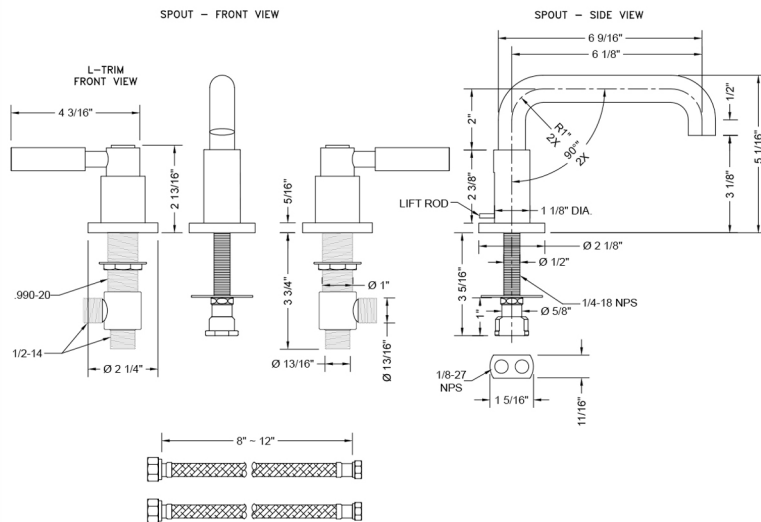

Downtown Contempo Faucet with Round Escutcheons & High Lever Handles- 0.5 GPM

Model #: 8882-L-0.5-

FEATURES:

- All brass 8" - 12" widespread faucet includes brass pop-up drain with overflow
- 1/4 turn ceramic valves
- Low Profile Swivel Spout (For Stationary Spout option, contact JACLO)
- Available Flow Rates: 1.5, 1.2 & 0.5 GPM. Additional flow rate (aerator) options available. Contact JACLO.
- 6 1/8" spout reach
- Spout Hole Size Min-Max: 1 1/2" - 1 7/8"
- Valve Hole Size Min-Max: 1 1/8" - 1 5/8"
- ADA Compliant Levers

SPECIFICATION DRAWING:

AVAILABLE HANDLES:

COMPLIANCES: