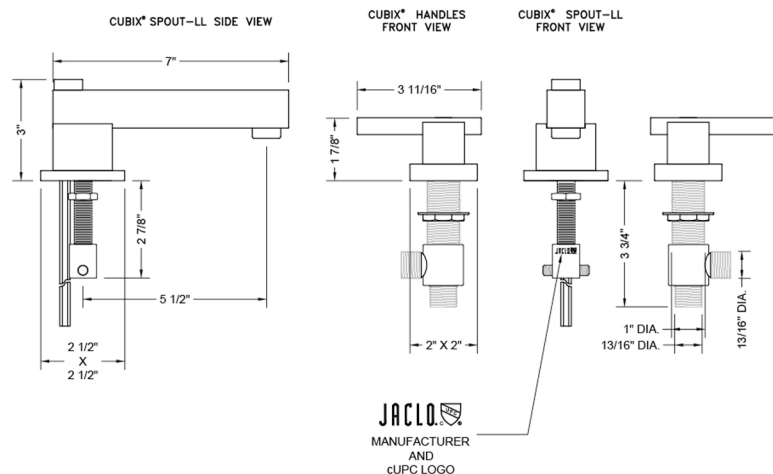

CUBIX® Faucet with CUBIX® Lever Handles - 0.5 GPM

Model #: 3204-T670-0.5-

FEATURES:

- All brass 8" - 12" widespread faucet includes brass pop-up drain with overflow
- 1/4 turn ceramic valves
- Stationary Spout
- Available Flow Rates: 1.5, 1.2 & 0.5 GPM. Additional flow rate (aerator) options available. Contact JACLO.
- 5 1/2" spout reach
- Spout Hole Size Min-Max: 1 5/8" - 2"
- Valve Hole Size Min-Max: 1 1/8" - 1 5/8"
- ADA Compliant Levers

SPECIFICATION DRAWING:

AVAILABLE HANDLES:

COMPLIANCES:

Complies with: ASME A112.18.1-2012/CSA B125.1-12