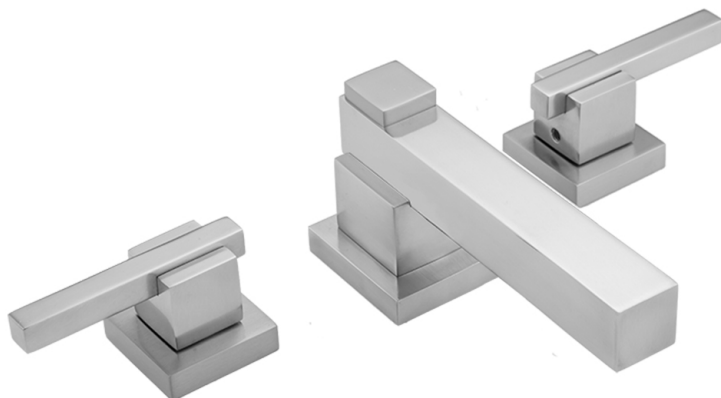

CUBIX® Faucet with CUBIX® Lever Handles - 0.5 GPM

Model #: 3204-T670-0.5-

FEATURES:

- All brass 8" - 12" widespread faucet includes brass pop-up drain with overflow
- 1/4 turn ceramic valves
- Stationary Spout
- Available Flow Rates: 1.5, 1.2 & 0.5 GPM. Additional flow rate (aerator) options available. Contact JACLO.
- 5 1/2" spout reach
- Spout Hole Size Min-Max: 1 5/8" - 2"
- Valve Hole Size Min-Max: 1 1/8" - 1 5/8"
- ADA Compliant Levers

AVAILABLE FINISHES:

Polished Chrome (PCH)	Satin Chrome (SC)	Bronze Umber (BU)
Satin Nickel (SN)	Pewter (PEW)	Caramel Bronze (CB)
Polished Nickel (PN)	Antique Brass (AB)	Antique Copper (ACU)
Oil-Rubbed Bronze (ORB)	Polished Brass (PB)	Polished Copper (PCU)
Vintage Bronze (VB)	Satin Brass (SB)	Matte Black (MBK)
Satin Gold (SG)	Polished Gold (PG)	Black Nickel (BKN)
Bombay Gold (BG)	Jewelers Gold (JG)	Satin Cooper (SCU)