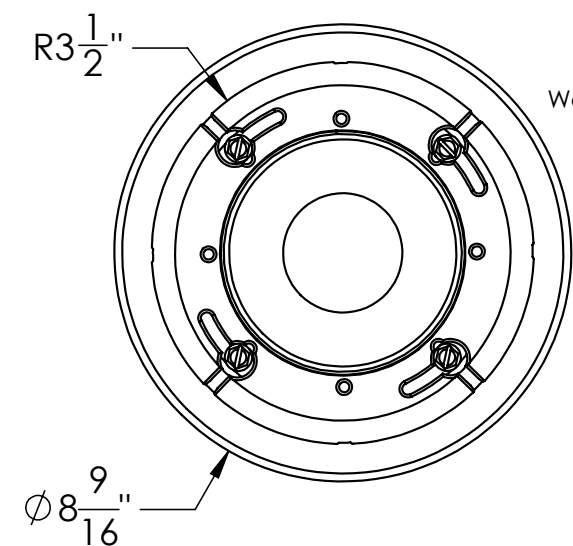

CDP 42 Specifications

ID Infinity Drain

CDP 42:

- Clamp down drain, PVC Plastic
- 4" throat, Outlet fits over 2" and inside 3" pipe
- Threaded top ring
- NPT trap primer plug

Infinity Drain
145 Dixon Avenue
Amityville, NY 11701
Phone: 516.767.6786
Fax: 516.740.3066
www.infinitydrain.com

NOTE: Installer must verify all rough-in dimensions prior to installation and consult local and national codes. Conformity and compliance to local and national codes are the responsibility of the installer.