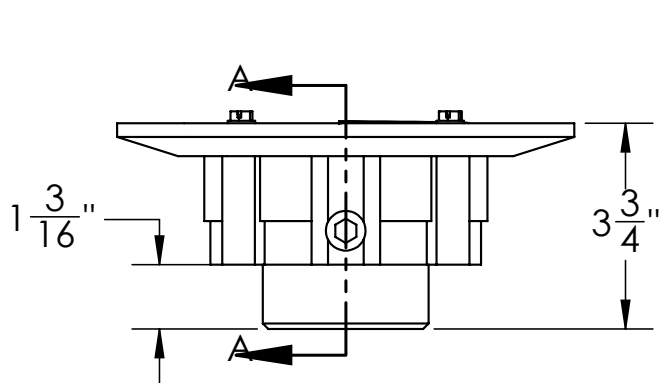

CDP 42 Specifications

ID Infinity Drain

CDP 42:

- Clamp down drain, PVC Plastic
- 4" throat, Outlet fits over 2" and inside 3" pipe
- Threaded top ring
- NPT trap primer plug

Infinity Drain
145 Dixon Avenue
Amityville, NY 11701
Phone: 516.767.6786
Fax: 516.740.3066
www.infinitydrain.com

NOTE: Installer must verify all rough-in dimensions prior to installation and consult local and national codes. Conformity and compliance to local and national codes are the responsibility of the installer.