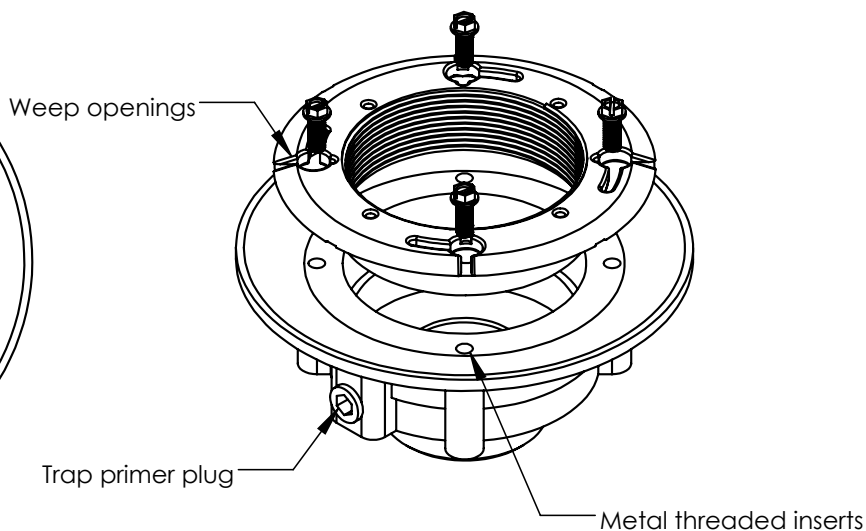

CDP 42 Specifications

ID Infinity Drain

CDP 42:

- Clamp down drain, PVC Plastic
- 4" throat, Outlet fits over 2" and inside 3" pipe
- Threaded top ring
- NPT trap primer plug

Infinity Drain
145 Dixon Avenue
Amityville, NY 11701
Phone: 516.767.6786
Fax: 516.740.3066
www.infinitydrain.com

NOTE: Installer must verify all rough-in dimensions prior to installation and consult local and national codes. Conformity and compliance to local and national codes are the responsibility of the installer.