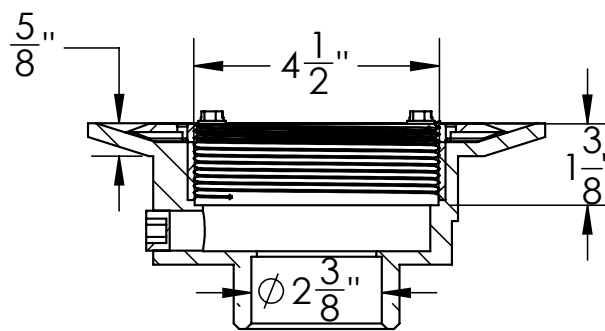

CDP 42 Specifications

ID Infinity Drain

CDP 42:

- Clamp down drain, PVC Plastic
- 4" throat, Outlet fits over 2" and inside 3" pipe
- Threaded top ring
- NPT trap primer plug

Infinity Drain
145 Dixon Avenue
Amityville, NY 11701
Phone: 516.767.6786
Fax: 516.740.3066
www.infinitydrain.com

NOTE: Installer must verify all rough-in dimensions prior to installation and consult local and national codes. Conformity and compliance to local and national codes are the responsibility of the installer.