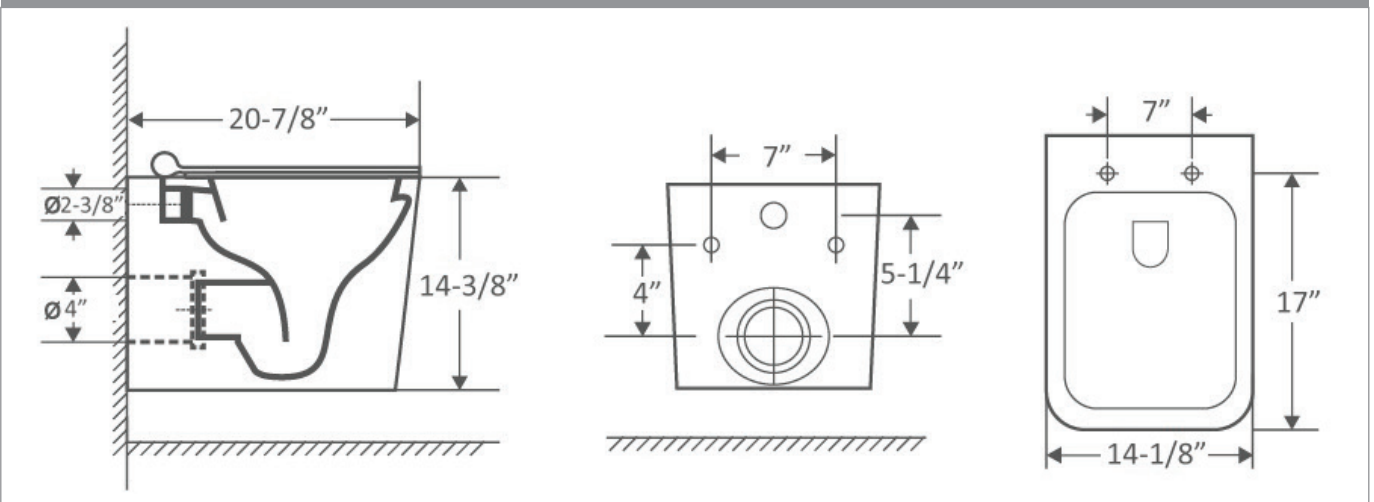

BAXTER
Wallhung Toilet
C-5570

Product Features

- Vitreous china wallhung toilet bowl
- Square bowl
- MicroGlaze™ anti-microbial, stain-resistant glaze
- Rimless bowl design
- Fully concealed mounting system - easy to install
- Average water consumption: 1.28 gpf
- 1.6 / 0.8 dual-flush capable

Rimless Flush System

Dimensional Diagram

IMPORTANT: Dimensions are nominal and may vary within the range of tolerance per NSI Standard A112.19.2. These measurements are subject to change. No responsibility is assumed for use of superseded or voided pages.