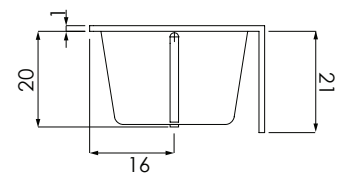

## 3-WALL INSTALLATION DIMENSIONS:

Opening (L)ength - 60"

Opening (W)idth - 32"

Ledger- 19.75"

## ACRYLIC TUB

- Model comes with integral tile flange and skirt
- Extra thick reinforced fiberglass
- Pre-wired pump on pump platform (standard pump location only)
- Integral E-Z level platform facilitates installation
- When adding linear option p-trap located directly below waste
- Tub must be set in a mortar base