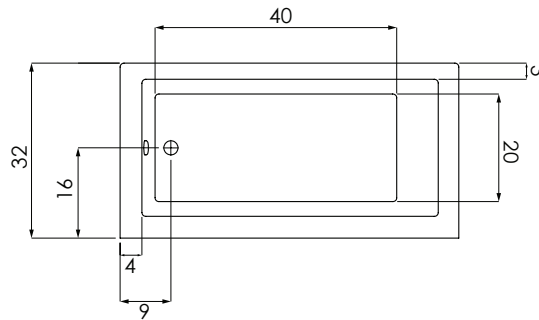

## 3-WALL INSTALLATION DIMENSIONS:

Opening (L)ength - 60"

Opening (W)idth - 32"

Ledger- 19.75"

## ACRYLIC TUB

- Model comes with integral tile flange and skirt
- Extra thick reinforced fiberglass
- Pre-wired pump on pump platform (standard pump location only)
- Integral E-Z level platform facilitates installation
- When adding linear option p-trap located directly below waste
- Tub must be set in a mortar base