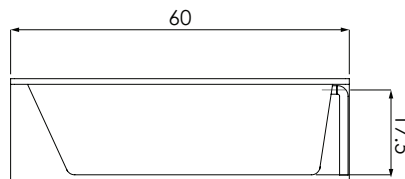

## 3-WALL INSTALLATION DIMENSIONS:

Opening (L)ength - 60"

Opening (W)idth - 32"

Ledger- 19.75"

## ACRYLIC TUB

- Model comes with integral tile flange and skirt
- Extra thick reinforced fiberglass
- Pre-wired pump on pump platform (standard pump location only)
- Integral E-Z level platform facilitates installation
- When adding linear option p-trap located directly below waste
- Tub must be set in a mortar base