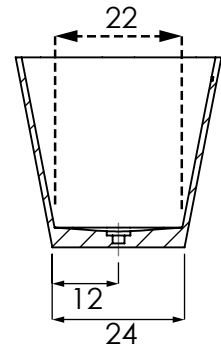

CODES AND COMPLIANCES

Massachusetts code File no: P1-0614-491

HYDRO SYSTEMS
Family Owned And Operated Since 1978

29132 Avenue Paine, Valencia, CA, 91355
661.775.0686 | hydrosystem.com

All specifications and options subject to change without notice please contact a hydro systems representative for more information.