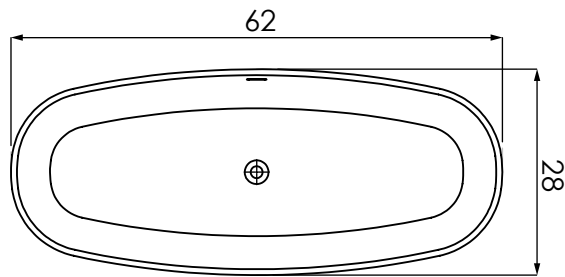

CODES AND COMPLIANCES

Massachusetts code File no: P1-0614-491

HYDRO SYSTEMS
Family Owned And Operated Since 1978

29132 Avenue Paine, Valencia, CA, 91355
661.775.0686 | hydrosystem.com

All specifications and options subject to change without notice please contact a hydro systems representative for more information.