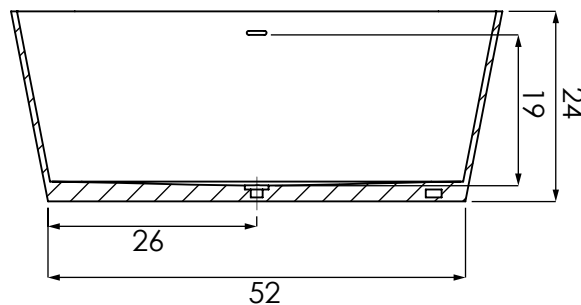

CODES AND COMPLIANCES

Massachusetts code File no: P1-0614-491

HYDRO SYSTEMS
Family Owned And Operated Since 1978

29132 Avenue Paine, Valencia, CA, 91355
661.775.0686 | hydrosystem.com

All specifications and options subject to change without notice please contact a hydro systems representative for more information.