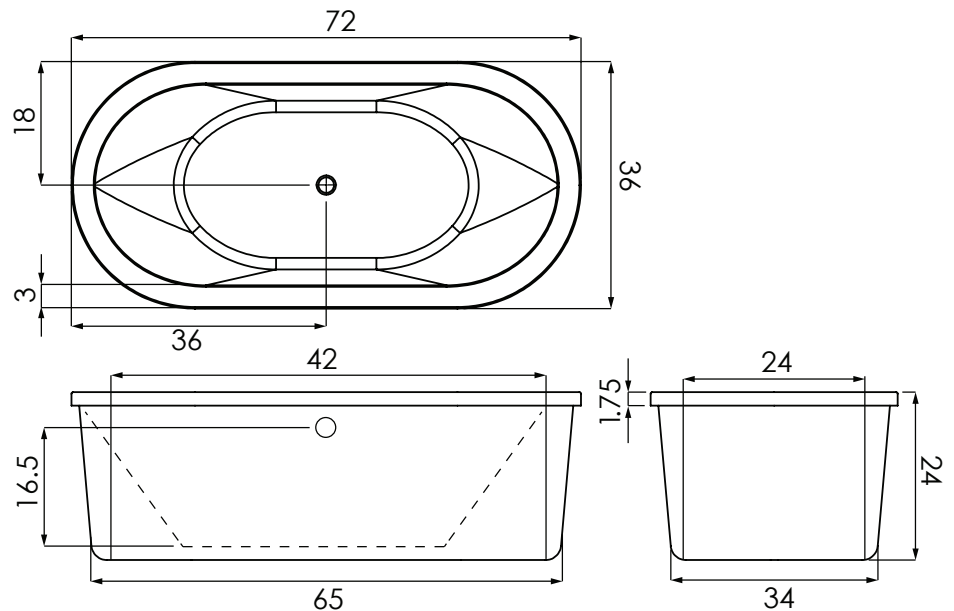

- Soaking tub only
- Thermal Air
- Faucet Shelf

SIZE:

72.36.24

WATER CAPACITY:

68 Gallons

WEIGHT:

140 - 170 Pounds

MODEL 7236 DIMENSIONS:

- (L)ength- 72"
- (W)idth- 36"
- (H)eight Finish- 24"

ACRYLIC TUB

- Acrylic models finished in 1/8" thick layer of deep lustrous acrylic
- Extra thick reinforced fiberglass
- Integral adjustable legs facilitate installation
- Integral waste & overflow