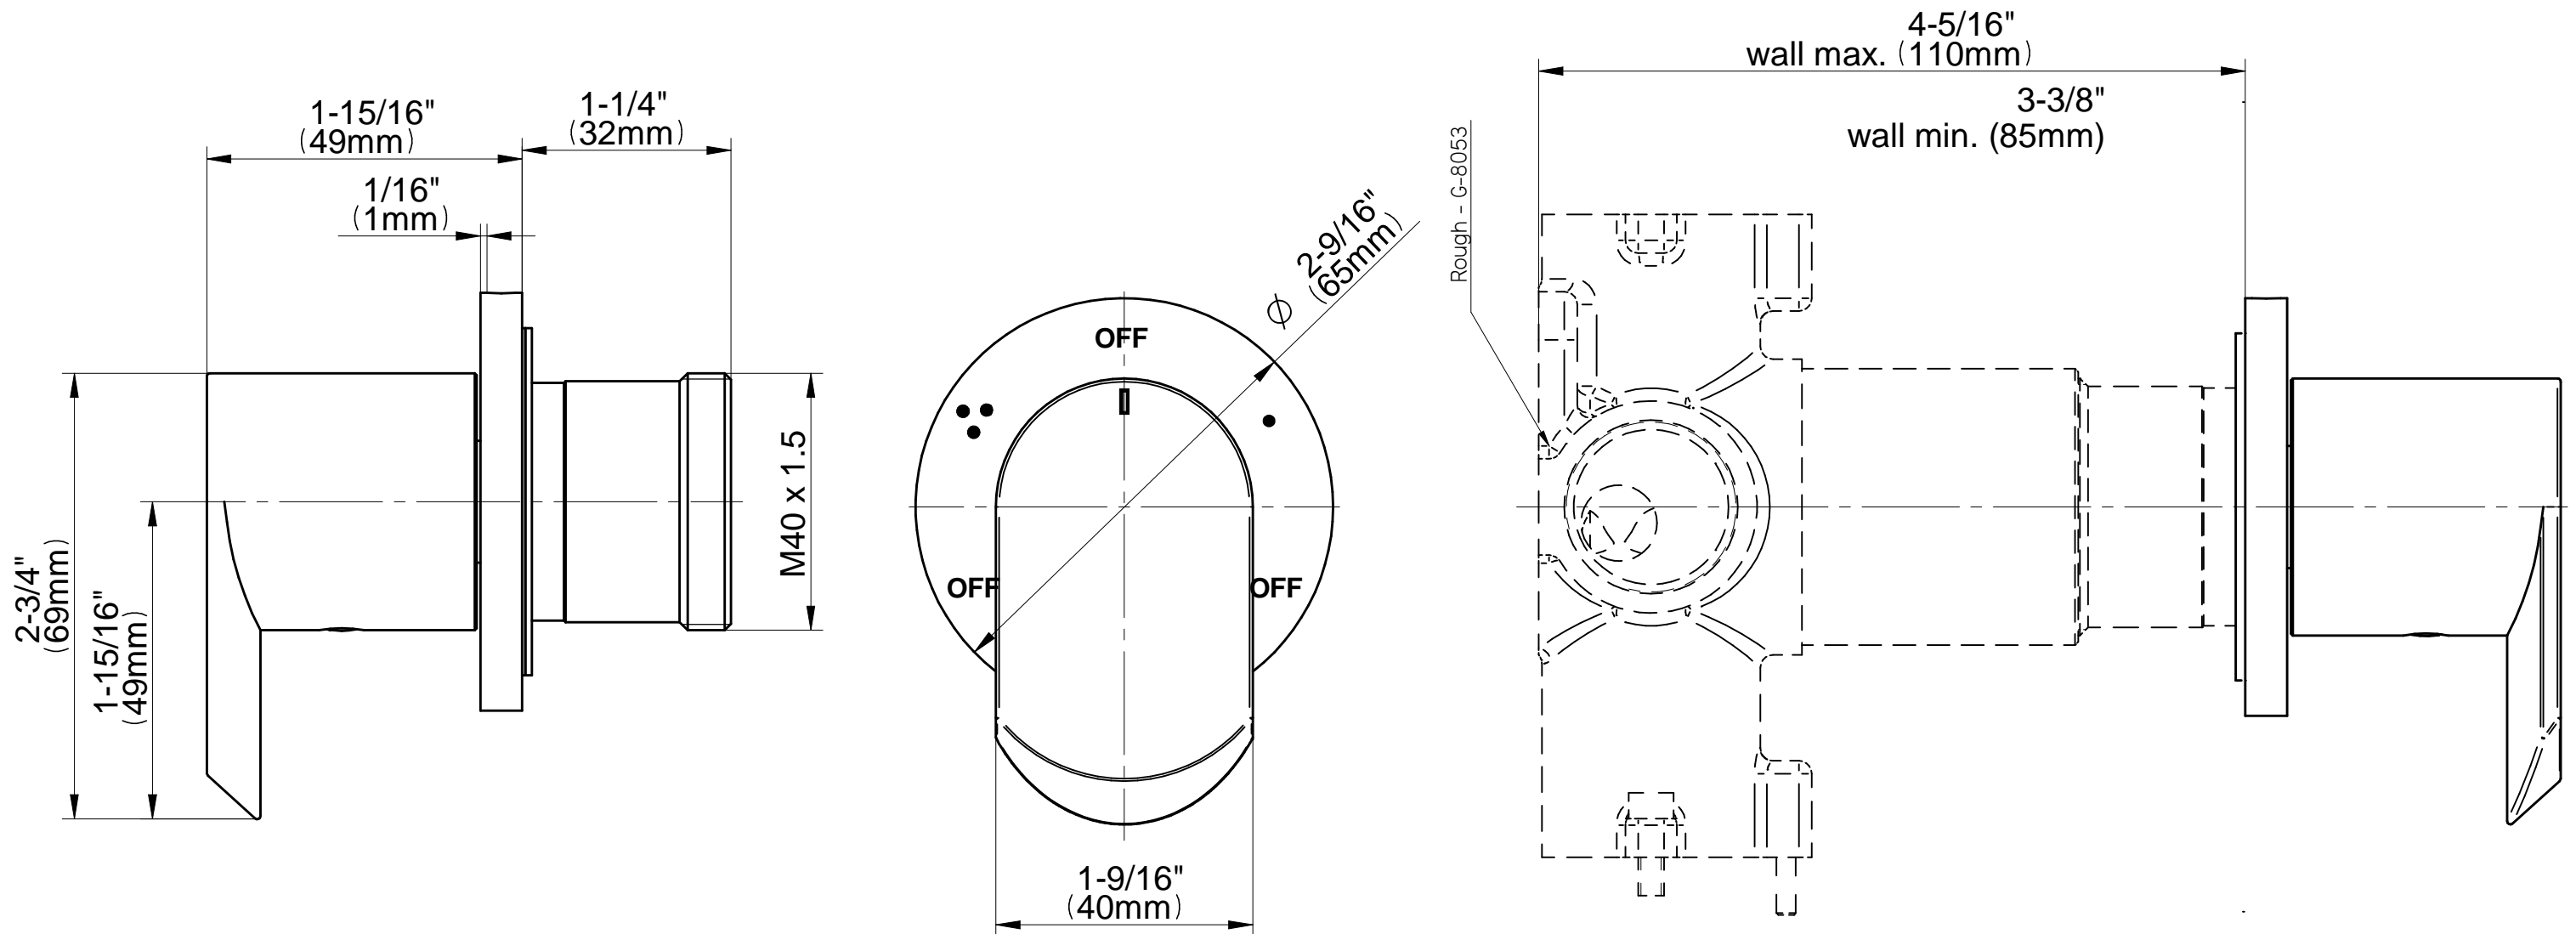

G-8069-LM45E1

PHASE Series