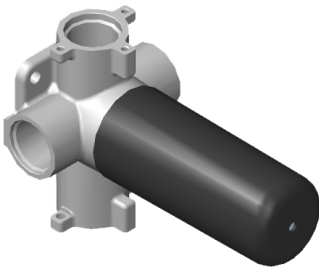

Polished
Nickel

Architectural
White

G-8037-LM45E

PHASE Series

SHOWER
Three-Way Diverter Control Valve
WITH Off Function (No Pass-
Through)
G-8053

GRAFF®

Information

- ~11.4 gpm @ 60 psi
- 3/4" universal inlets/outlets with female threads
- Operates one function at a time
- Stacking inlet feature
- Supplied with protective plastic cover
- CALGreen compliant depending on functions

Polished
Nickel

Architectural
White

G-8053

M-Series

3-Way Diverter Control Valve WITH Off Function (No Pass-Through)

Product Features

- 3/4" universal inlets/outlets with female threads
- Stacking inlet feature
- Supplied with protective plastic cover
- CalGreen compliant dependent on functions

www.graff-faucets.com | phone: 800-954-4723

SHOWER
Phase 3-Way Diverter Valve Trim
with Handle
G-8069-LM45E1-T

GRAFF®

Information

- Single metal handle
- Decorative trim plate
- Use with G-8053 3-way diverter control valve WITH off function (no pass-through)
- To complete package, you must order rough valve
- ADA