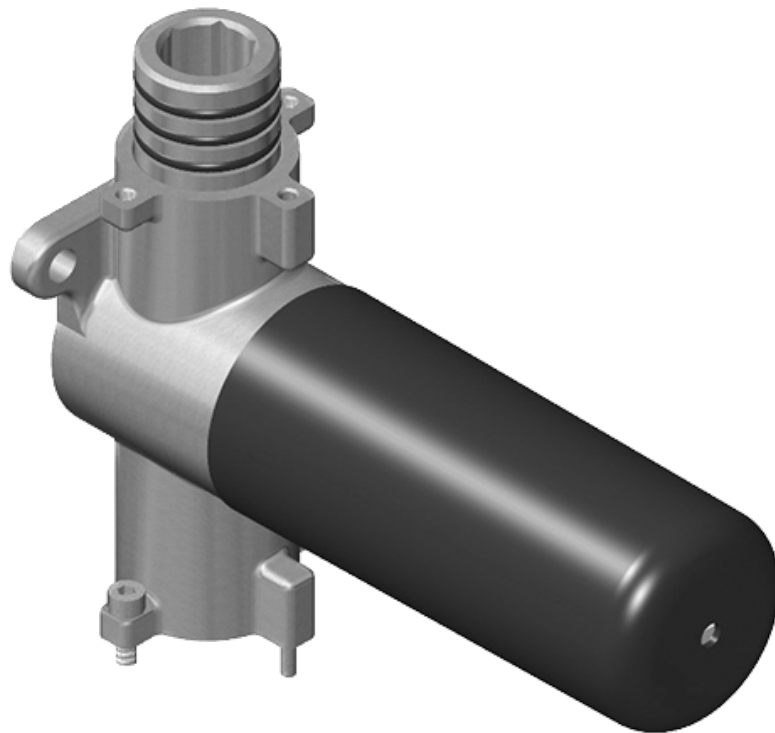

www.graff-faucets.com | phone: 800-954-4723

SHOWER
Phase 3-Way Diverter Valve Trim
with Handle
G-8069-LM45E1-T

GRAFF®

Information

- Single metal handle
- Decorative trim plate
- Use with G-8053 3-way diverter control valve WITH off function (no pass-through)
- To complete package, you must order rough valve
- ADA

Polished
Nickel

Architectural
White

G-8069-LM45E1

PHASE Series

SHOWER
Stop/Volume Control Rough Valve
G-8077

GRAFF®

Information

- 18.1 gpm @ 60 psi
- 3/4" universal inlets/outlets with female threads
- Stacking inlet and outlet feature
- Supplied with protective plastic cover
- CalGreen compliant dependent on functions