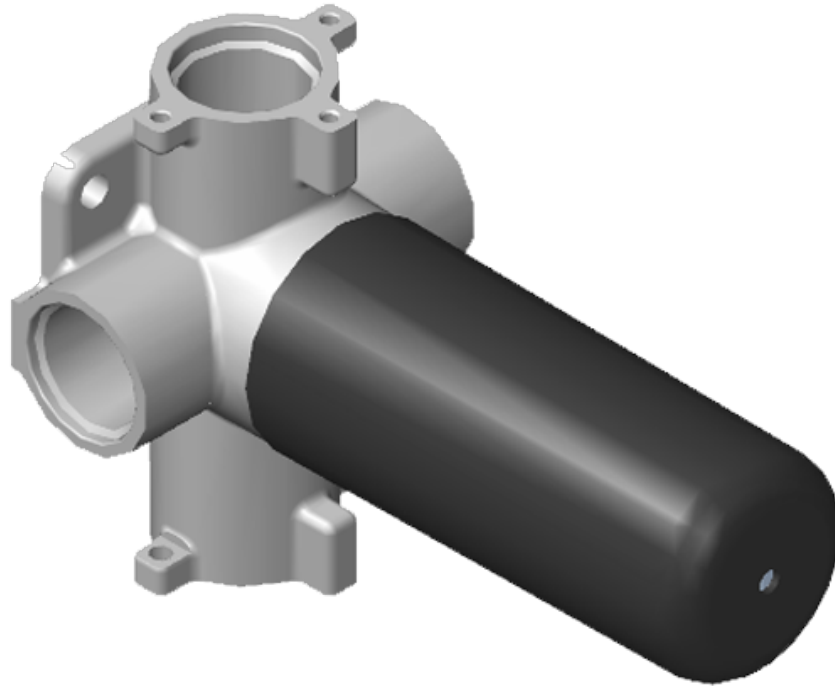

www.graff-faucets.com | phone: 800-954-4723

SHOWER
Phase M-Series Thermostatic
Valve Trim with Handle
G-8037-LM45E-T

GRAFF[®]

Information

- Single metal handle
- Decorative trim plate
- Use with G-8006 thermostatic rough valve
- To complete package, you must order rough valve
- ADA

Polished
Nickel

Architectural
White

G-8037-LM45E

PHASE Series

SHOWER
Three-Way Diverter Control Valve
WITH Off Function (No Pass-
Through)
G-8053

GRAFF®

Information

- ~11.4 gpm @ 60 psi
- 3/4" universal inlets/outlets with female threads
- Operates one function at a time
- Stacking inlet feature
- Supplied with protective plastic cover
- CALGreen compliant depending on functions

Polished
Nickel

Architectural
White

G-8053

M-Series

3-Way Diverter Control Valve WITH Off Function (No Pass-Through)

Product Features

- 3/4" universal inlets/outlets with female threads
- Stacking inlet feature
- Supplied with protective plastic cover
- CalGreen compliant dependent on functions