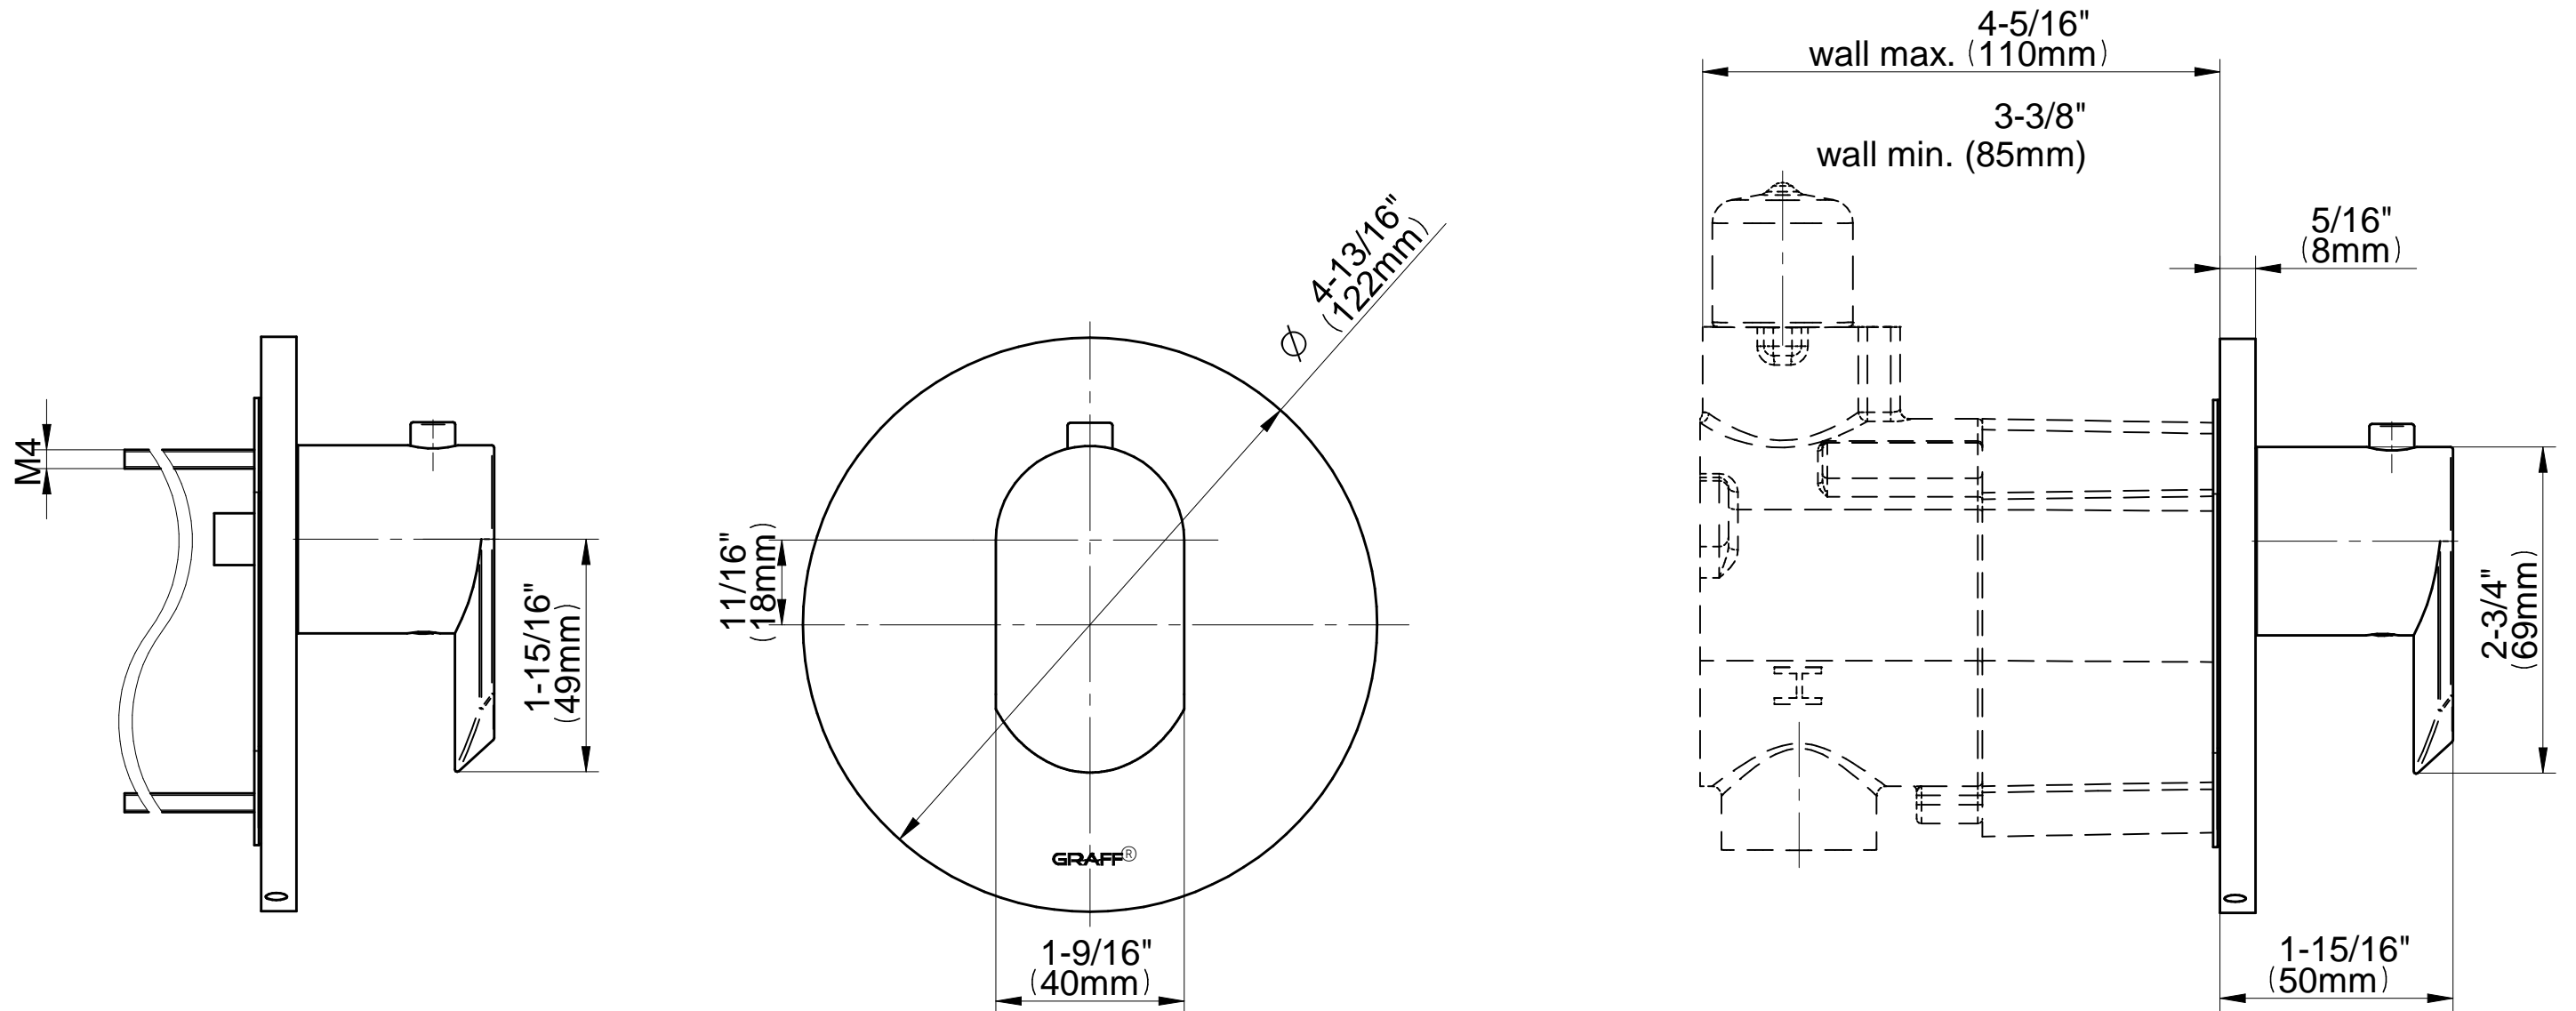

SHOWER
M-Series Thermostatic Shower
System - Tub and Shower with
Handshower
GL3.612ST-LM45E0

GRAFF®

Information

- 3/4" thermostatic valve and trim
- 3/4" stop/volume control valve and 3-way diverter valve and trims
- 8" showerhead with 12" wall-mounted shower arm
- Showerhead features no-clog, easy-clean spray nozzles
- Handshower set with wall-mounted slide bar and 59" hose (PVD finishes use 59" flex hose)
- 6" contemporary tub spout
- Optional extension kit
- Flow rates: showerhead ≤ 1.8 max gpm, handshower ≤ 1.5 max gpm
- ADA
- CALGreen

Polished
Nickel

Architectural
White

G-8037-LM45E

PHASE Series

SHOWER
Three-Way Diverter Control Valve
WITH Off Function (No Pass-
Through)
G-8053

GRAFF®

Information

- ~11.4 gpm @ 60 psi
- 3/4" universal inlets/outlets with female threads
- Operates one function at a time
- Stacking inlet feature
- Supplied with protective plastic cover
- CALGreen compliant depending on functions