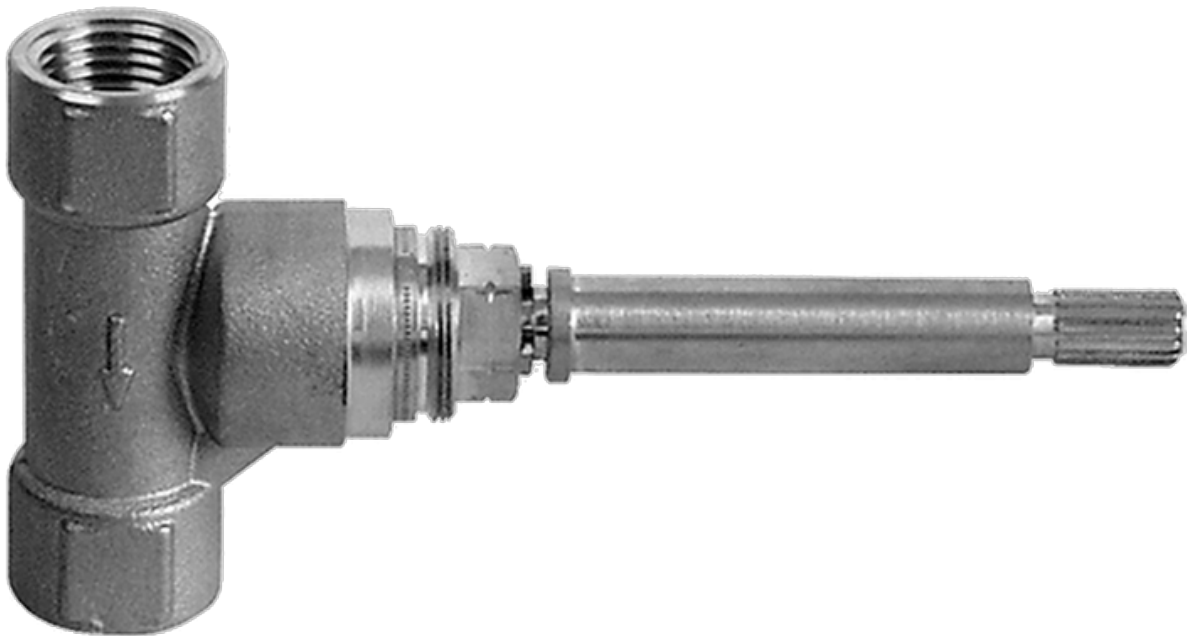

SHOWER
Square Thermostatic Ski Shower
Set w/Body Sprays &
Handshowers (Trim & Rough)
GE1.120A-LM38S

GRAFF®

Information

- 3/4" Thermostatic Valve and Trim
- Showerhead with No-Clog, Easy-Clean Spray Nozzles
- Swivel Body Sprays (4 pieces)
- Handshower Set w/Wall Bracket
- Stop/Volume Control Valves and Trim (3 pieces)
- Optional Extension Kit
- 3/4" Thermostatic Rough Valve Flow Rate ~18 gpm @60 psi
- Flow Rates: showerhead ≤ 2.5 max gpm, handshower ≤ 1.5 max gpm

SHOWER
Rough
G-8070

GRAFF®

Information

- 1/2" universal inlets/outlets with female threads
- Supplied with protective plastic cover

Finishes

Polished
Chrome

Steelnox®
(Satin Nickel)

G-8070

1/2" Concealed Stop/Volume Control Rough Valve

Product Features

- 6.85 gpm @ 60 psi
- 1/2" universal inlets/outlets with female threads
- Supplied with protective plastic cover

Warranty

- Limited lifetime warranty

Finishes

Polished
Chrome

Steelnox[®]
(Satin Nickel)

G-8497

Shower Components

Contemporary Flush-Mount Body Spray with Solid Brass Swivel Head

Product Features

- 12 no-clog, easy-clean silicone jets
- Metal ball-joint allows for 18° angle adjustment of body spray
- Brass wall escutcheon and Flush-mounted trim
- 1/2" NPT female thread inlet
- Body spray flow rate ≤ 1.5 max gpm