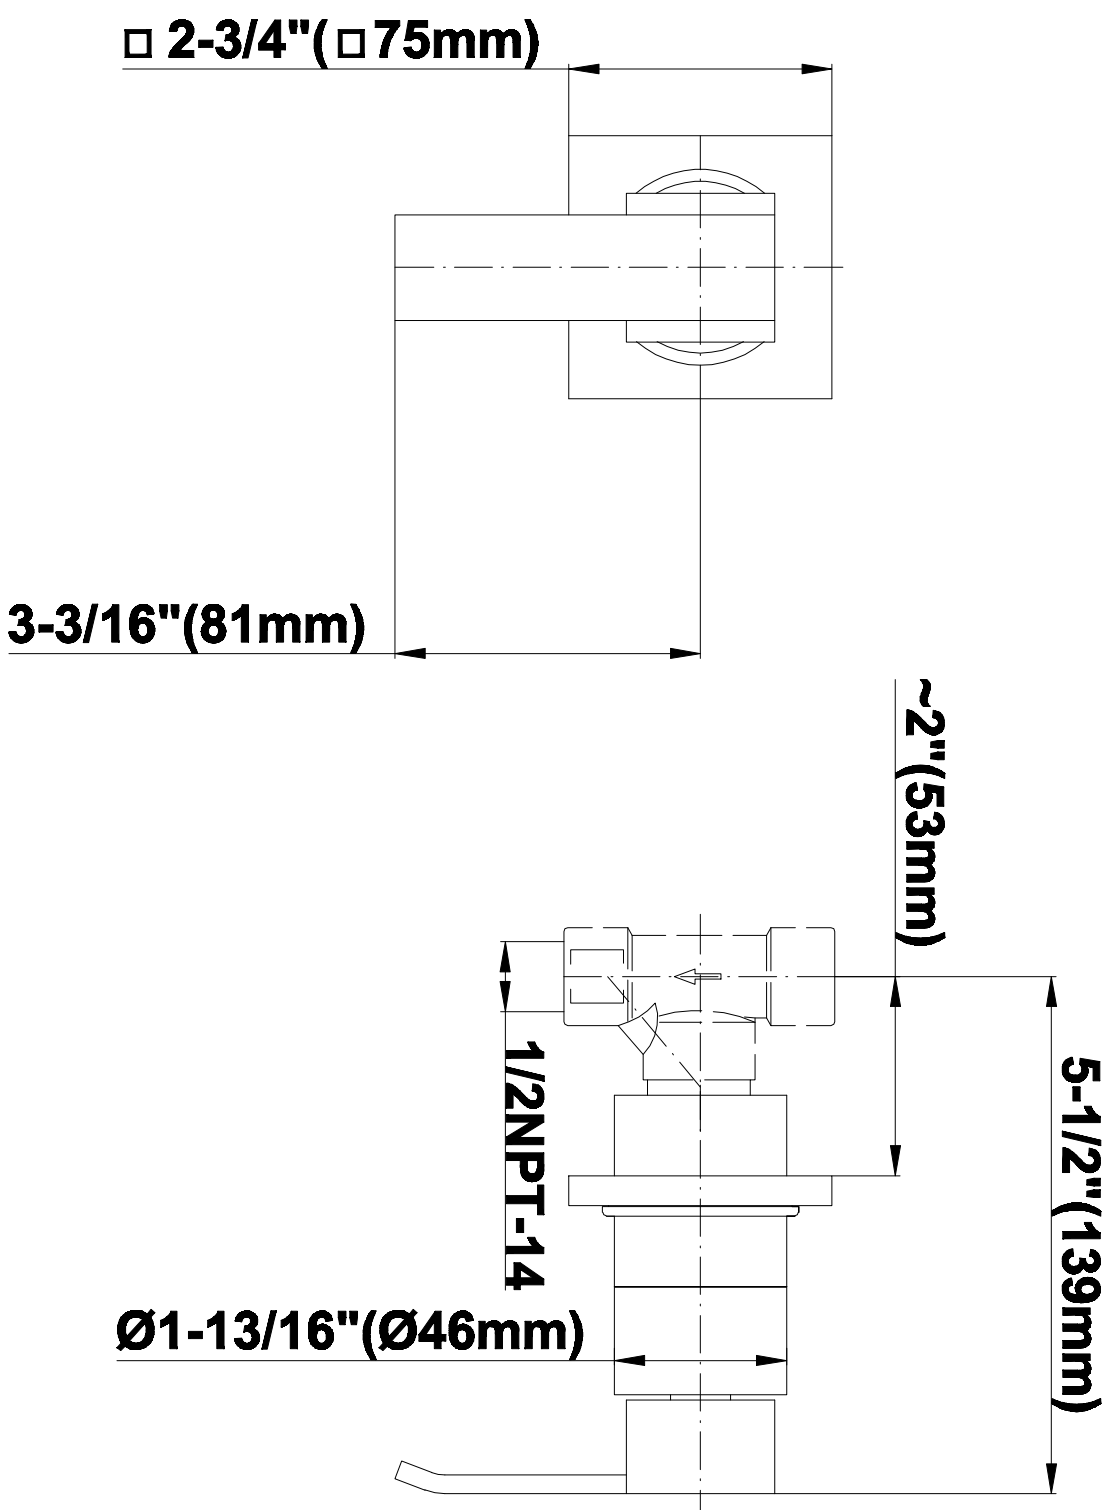

SHOWER
Square Thermostatic Ski Shower
Set w/Body Sprays &
Handshowers (Trim & Rough)
GE1.120A-LM38S

GRAFF®

Information

- 3/4" Thermostatic Valve and Trim
- Showerhead with No-Clog, Easy-Clean Spray Nozzles
- Swivel Body Sprays (4 pieces)
- Handshower Set w/Wall Bracket
- Stop/Volume Control Valves and Trim (3 pieces)
- Optional Extension Kit
- 3/4" Thermostatic Rough Valve Flow Rate ~18 gpm @60 psi
- Flow Rates: showerhead ≤ 2.5 max gpm, handshower ≤ 1.5 max gpm

G-8096

SHOWER
Square Flush Mount Body Spray
w/ Solid Brass Swivel Head
G-8497

GRAFF[®]

Information

- 12 no-clog, easy-clean silicon jets
- Metal ball-joint allows for 18° angle adjustment of body spray
- Brass wall escutcheon and flush-mounted trim
- 1/2" NPT female thread inlet
- Body spray flow rate \leq 1.5 max gpm