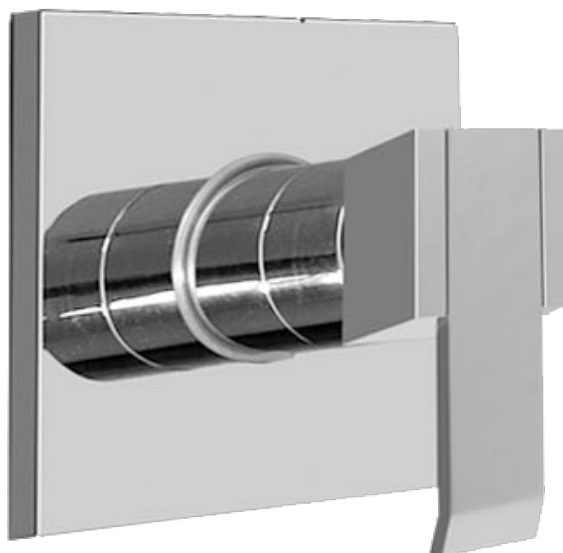

SHOWER
Stop/Volume Control Trim
G-8096-LM38S-T

GRAFF®

Information

- ADA

Finishes