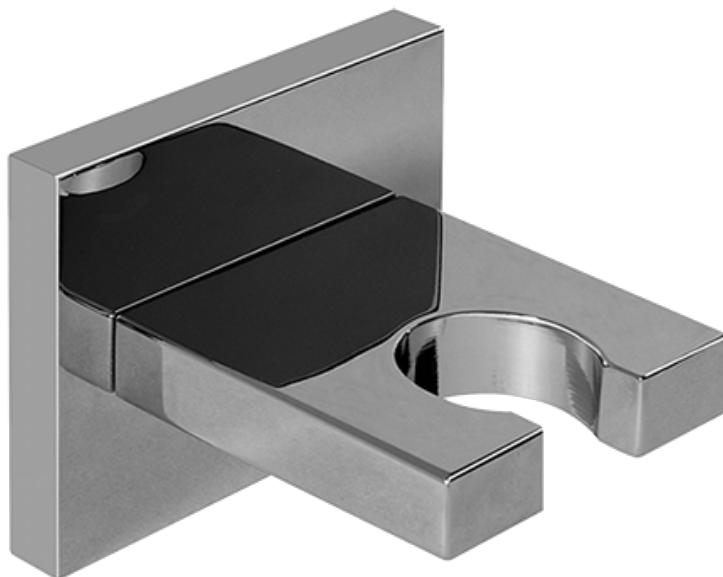

Finishes

Polished
Chrome

Steelnox[®]
(Satin Nickel)

G-8497

Shower Components

Contemporary Flush-Mount Body Spray with Solid Brass Swivel Head

Product Features

- 12 no-clog, easy-clean silicone jets
- Metal ball-joint allows for 18° angle adjustment of body spray
- Brass wall escutcheon and Flush-mounted trim
- 1/2" NPT female thread inlet
- Body spray flow rate ≤ 1.5 max gpm

SHOWER
59" Shower Hose
G-8605

GRAFF®

Information

- Brass spiral flexible hose with conical nut

Finishes

Polished
Chrome

Stainless®
(Satin Nickel)

Product Features

* Special order finish- call for availability

SHOWER
Contemporary Square Wall
Bracket for Handshower
G-8632

GRAFF®

Information

- Solid brass construction

Finishes

Polished
Chrome

Steelnox®
(Satin Nickel)

G-8632

Contemporary Square Wall Bracket for Handshower

Product Features

- Solid brass construction

Available Finishes

- Polished Chrome
G-8632-PC
- Steelnox[®]
G-8632-SN

Warranty

- Limited lifetime warranty