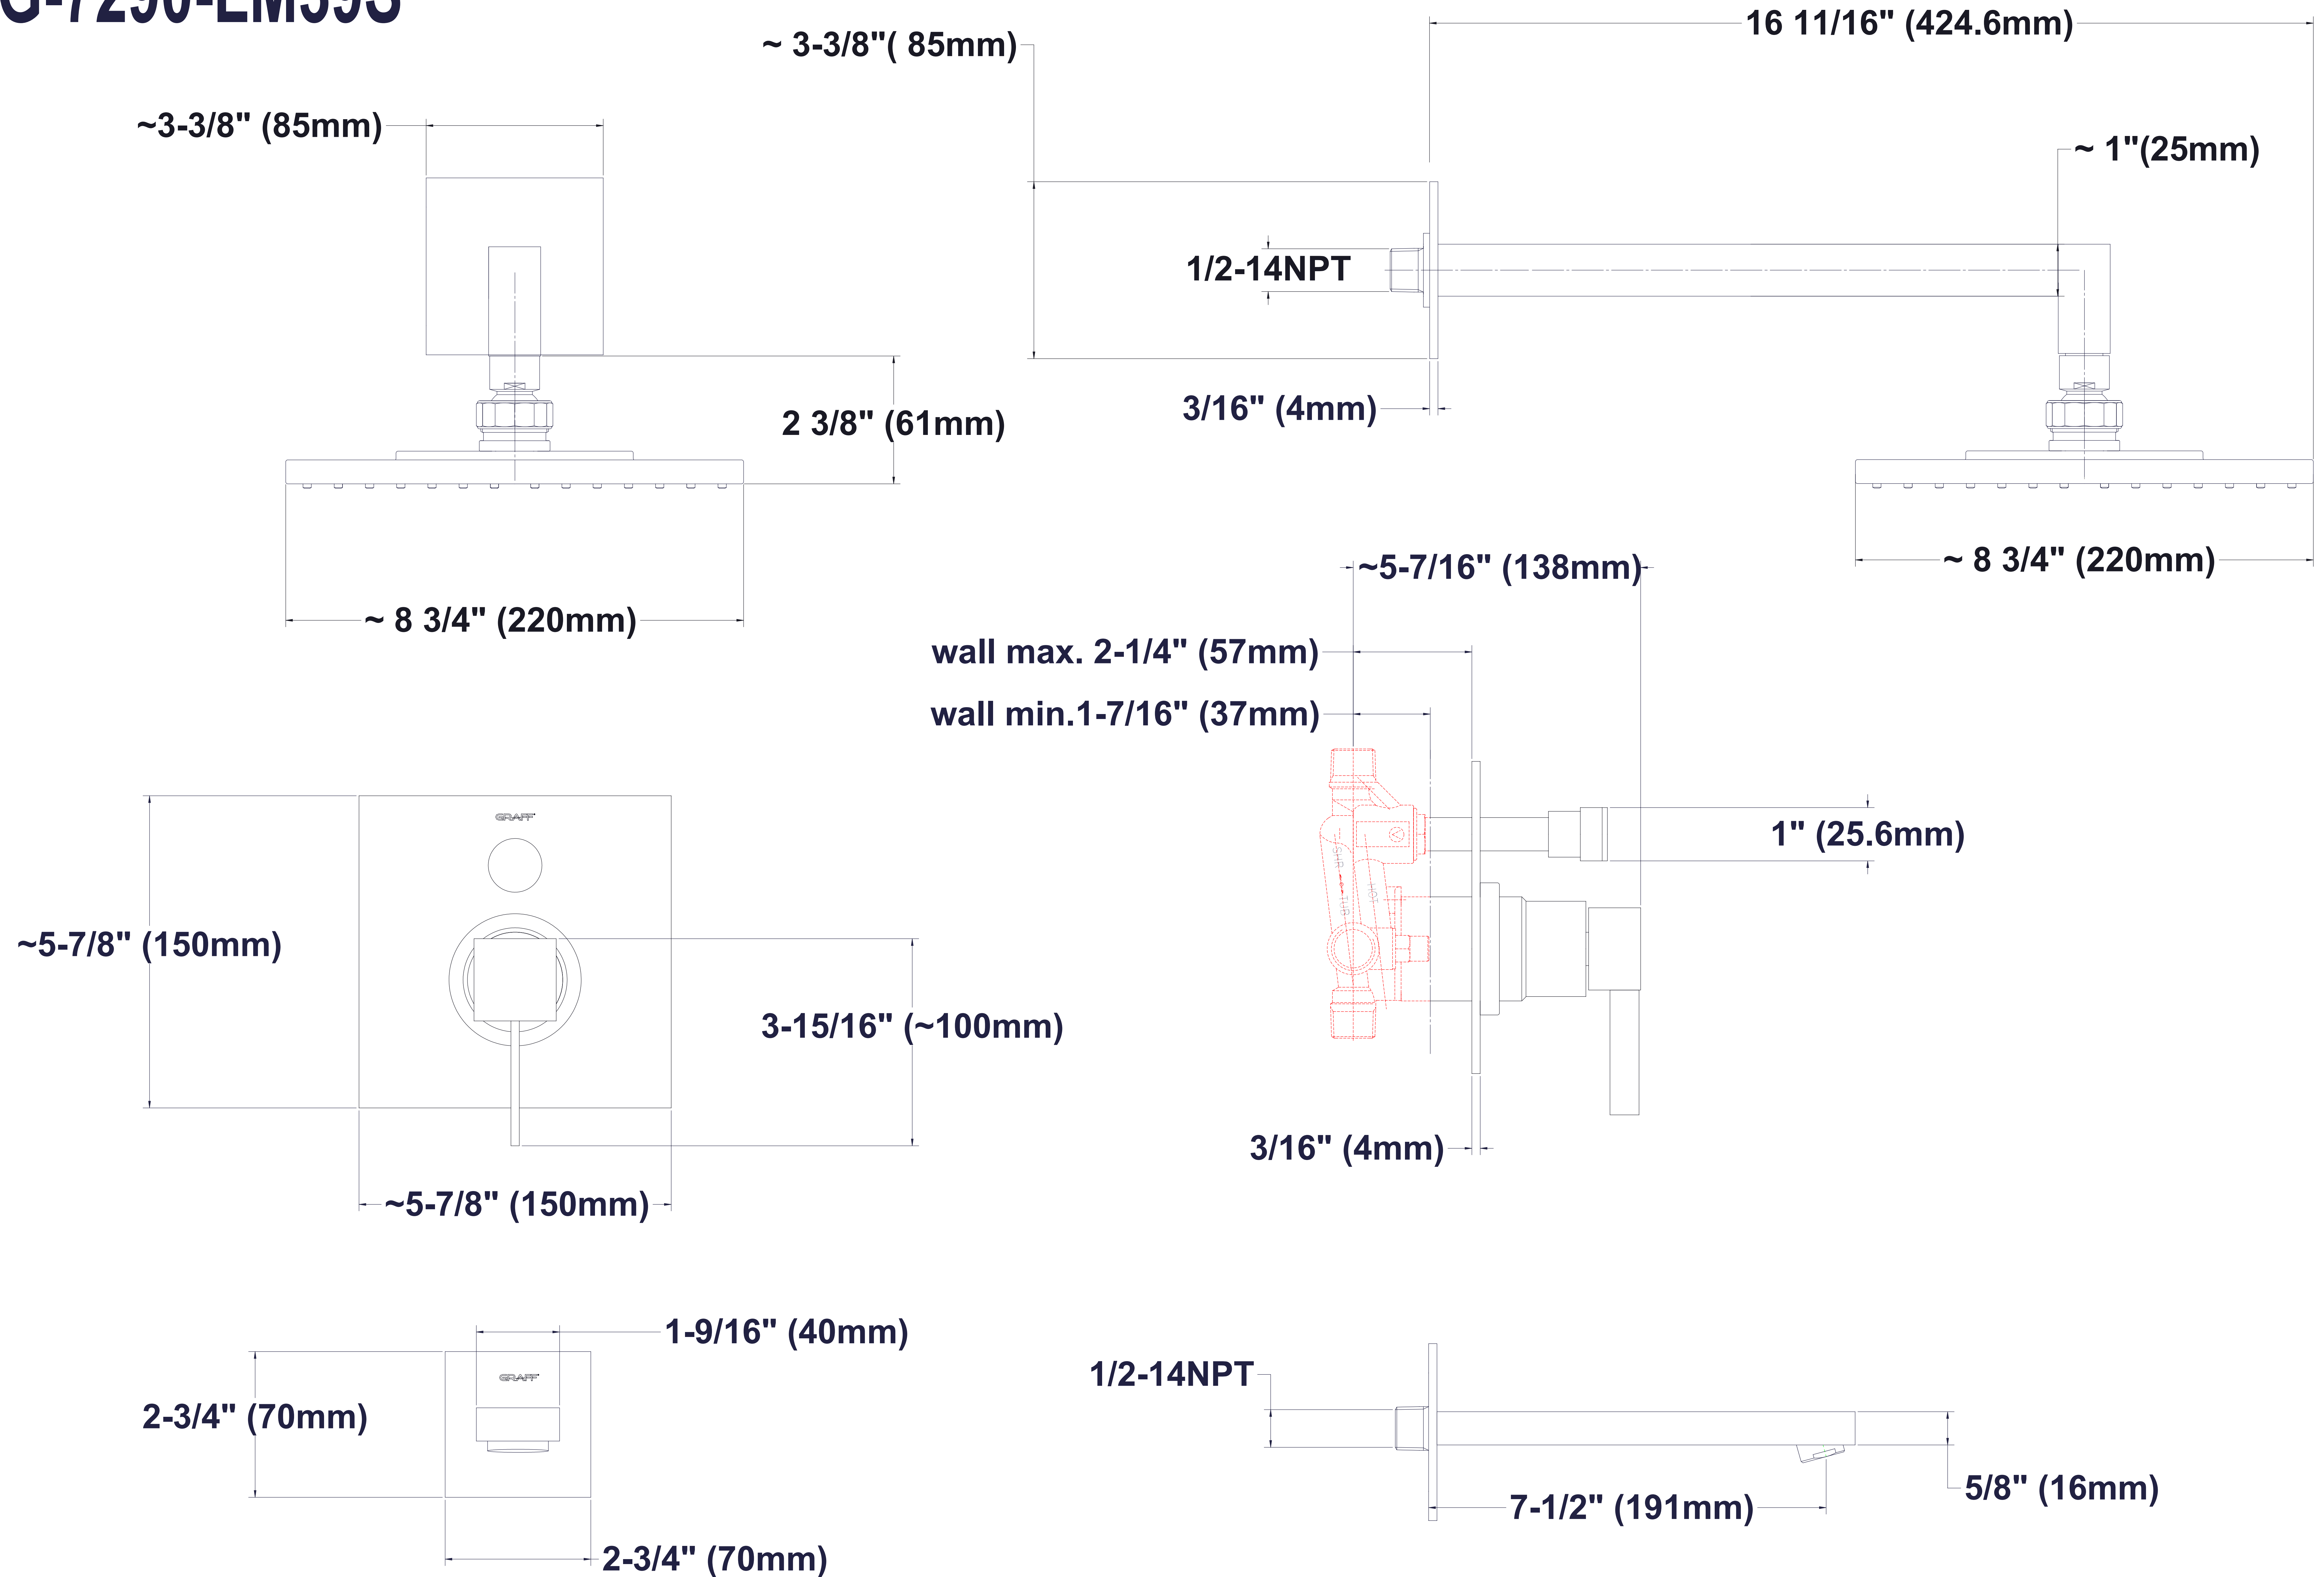

SHOWER  
Pressure Balancing Shower  
System - Tub and Shower  
**G-7290-LM39S**

---

**GRAFF**<sup>®</sup>

## Information

- 1/2" pressure balance valve with diverter and trim
- 8" showerhead with 12" wall-mounted shower arm
- Showerhead features no-clog, easy-clean spray nozzles
- 8" contemporary tub spout
- Optional extension kit
- Showerhead flow rate  $\leq 1.8$  max gpm
- ADA
- CALGreen

# G-7290-LM39S

SHOWER  
Concealed Pressure Balancing  
Valve Rough w/Diverter  
**G-7055**

**GRAFF®**