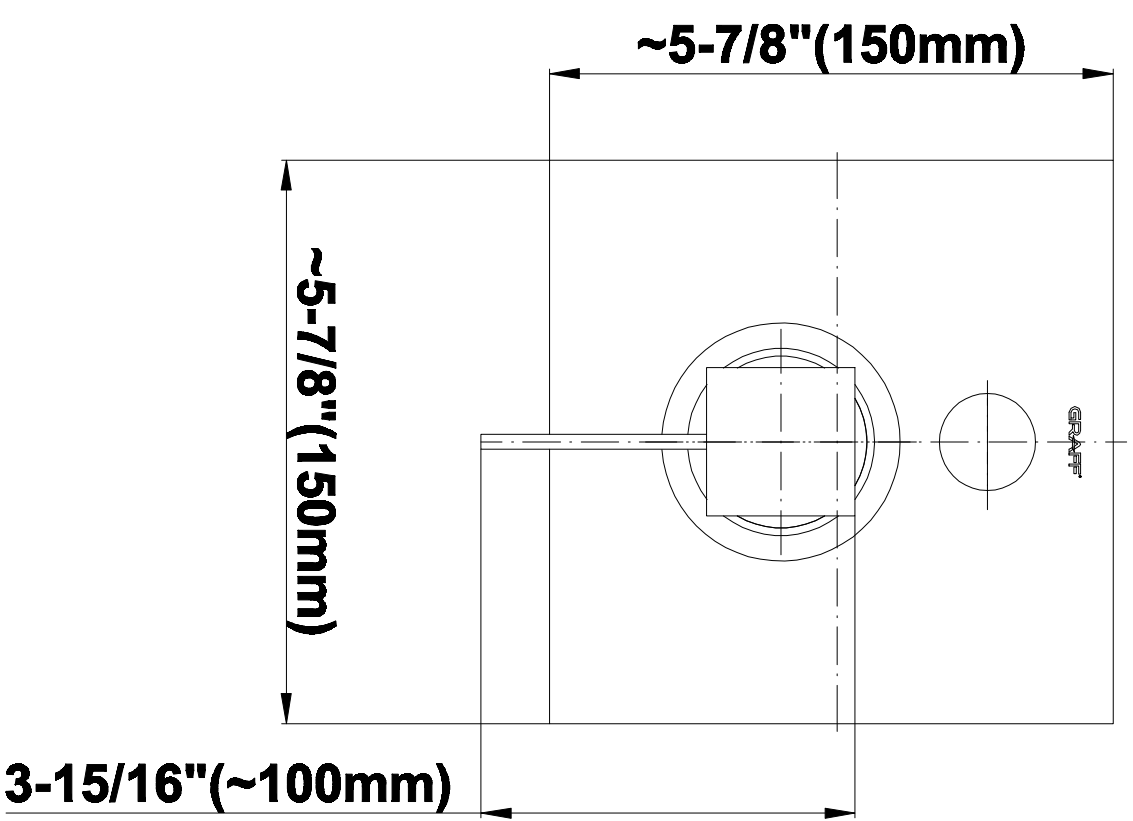

# G-7090

SHOWER  
8" Square Brass Showerhead  
**G-8438**

**GRAFF**<sup>®</sup>

**Information**

- 1/4" thick
- 144 no-clog, easy-clean rubber spray nozzles
- Recommended use with ceiling shower arm
- Recommended for use at no more than 10 degrees tilt
- Showerhead flow rate  $\leq 1.8$  max gpm
- CALGreen