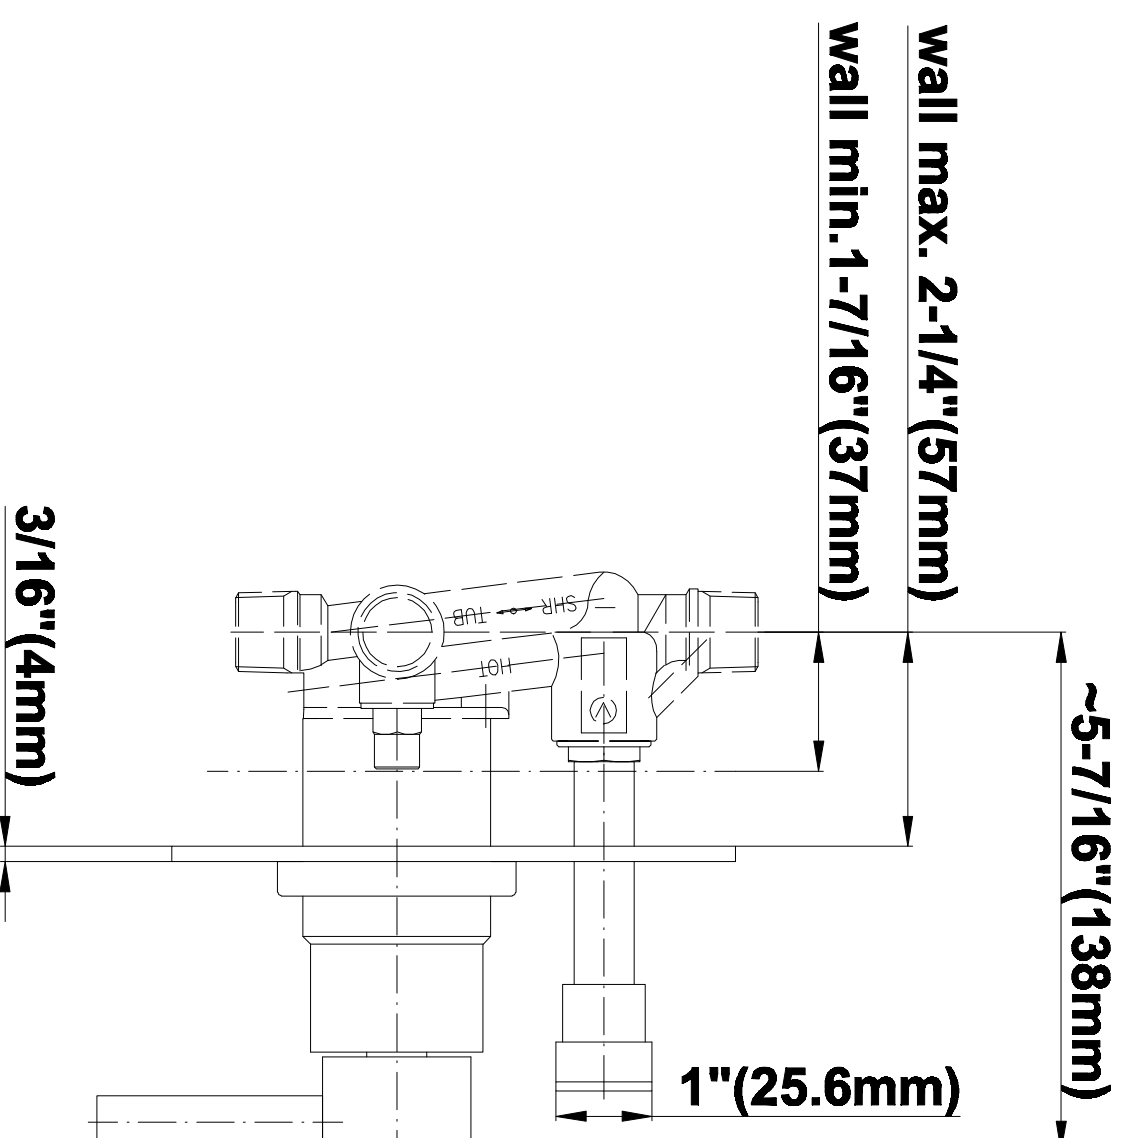

## Information

- 1/2" pressure balance valve with diverter and trim
- 8" showerhead with 12" wall-mounted shower arm
- Showerhead features no-clog, easy-clean spray nozzles
- 8" contemporary tub spout
- Optional extension kit
- Showerhead flow rate  $\leq 1.8$  max gpm
- ADA
- CALGreen

# G-7090

SHOWER  
8" Square Brass Showerhead  
**G-8438**

**GRAFF**<sup>®</sup>

**Information**

- 1/4" thick
- 144 no-clog, easy-clean rubber spray nozzles
- Recommended use with ceiling shower arm
- Recommended for use at no more than 10 degrees tilt
- Showerhead flow rate  $\leq 1.8$  max gpm
- CALGreen

## Product Features

- 1/4" thick
- 144 no-clog, easy-clean rubber spray nozzles
- Showerhead flow rate  $\leq 1.8$  max gpm