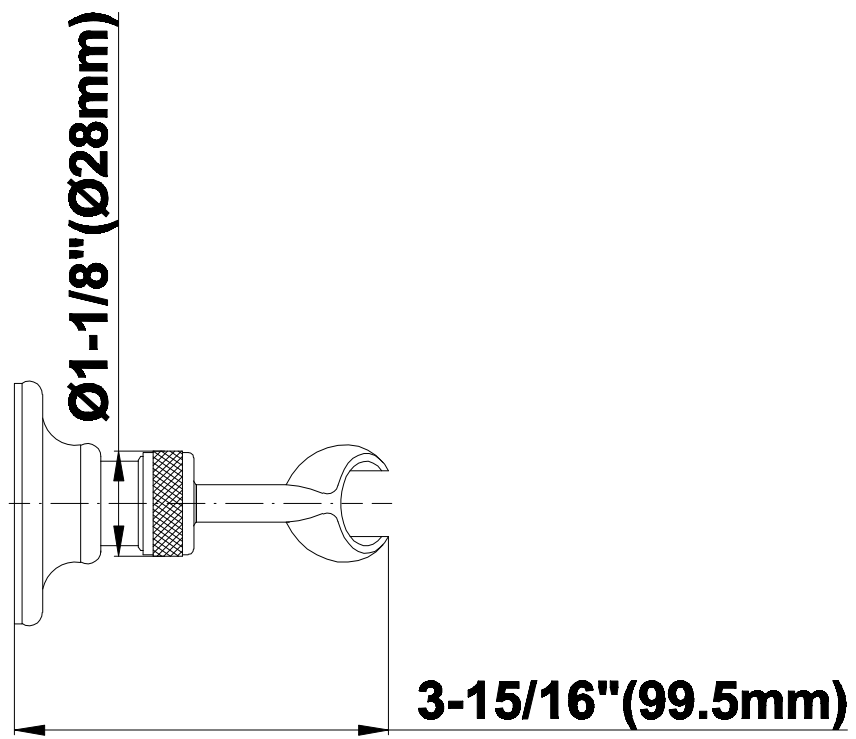

SHOWER
Lauren Thermostatic Set w/Body
Sprays & Handshower (Rough &
Trim)

GRAFF®

GA1.221B-LM22S

Information

- 3/4" Thermostatic Valve
- 8" Showerhead w/12" Ceiling-Mounted Shower Arm
- Swivel Body Sprays (3 pieces)
- Handshower Set w/Wall Bracket and Wall Elbow
- Stop/Volume Control Valves (3 pieces)
- Showerhead Features No-Clog, Easy-Clean Spray Nozzles
- Flow Rates: showerhead ≤ 2.0 max gpm, handshower ≤ 1.5 max gpm
- Optional Extension Kit

Polished
Chrome

Polished
Nickel

Steelnox®
(Satin Nickel)

G-8090

SHOWER
Traditional 8" Showerhead
G-8410

GRAFF®

Information

- Sunflower shape
- 112 no-clog, easy-clean rubber spray nozzles
- Metal ball-joint allows for showerhead angle adjustment
- Showerhead flow rate ≤ 1.8 max gpm
- Recommend use with ceiling shower arm
- Recommended for use at no more than 10 degrees tilt
- CALGreen

Polished
Chrome

Polished
Nickel

Steelnox®
(Satin Nickel)

G-8480

SHOWER
12" Ceiling Shower Arm
G-8540

GRAFF®

Information

- Includes arm and round flange
- 1/2" NPT male thread inlet
- For use with all showerheads

Stelnox®
(Satin Nickel)

G-8602

SHOWER
Traditional Wall Supply Elbow
G-8603

GRAFF[®]

Information

- 1/2" NPT female thread inlet

Finishes

24K Gold