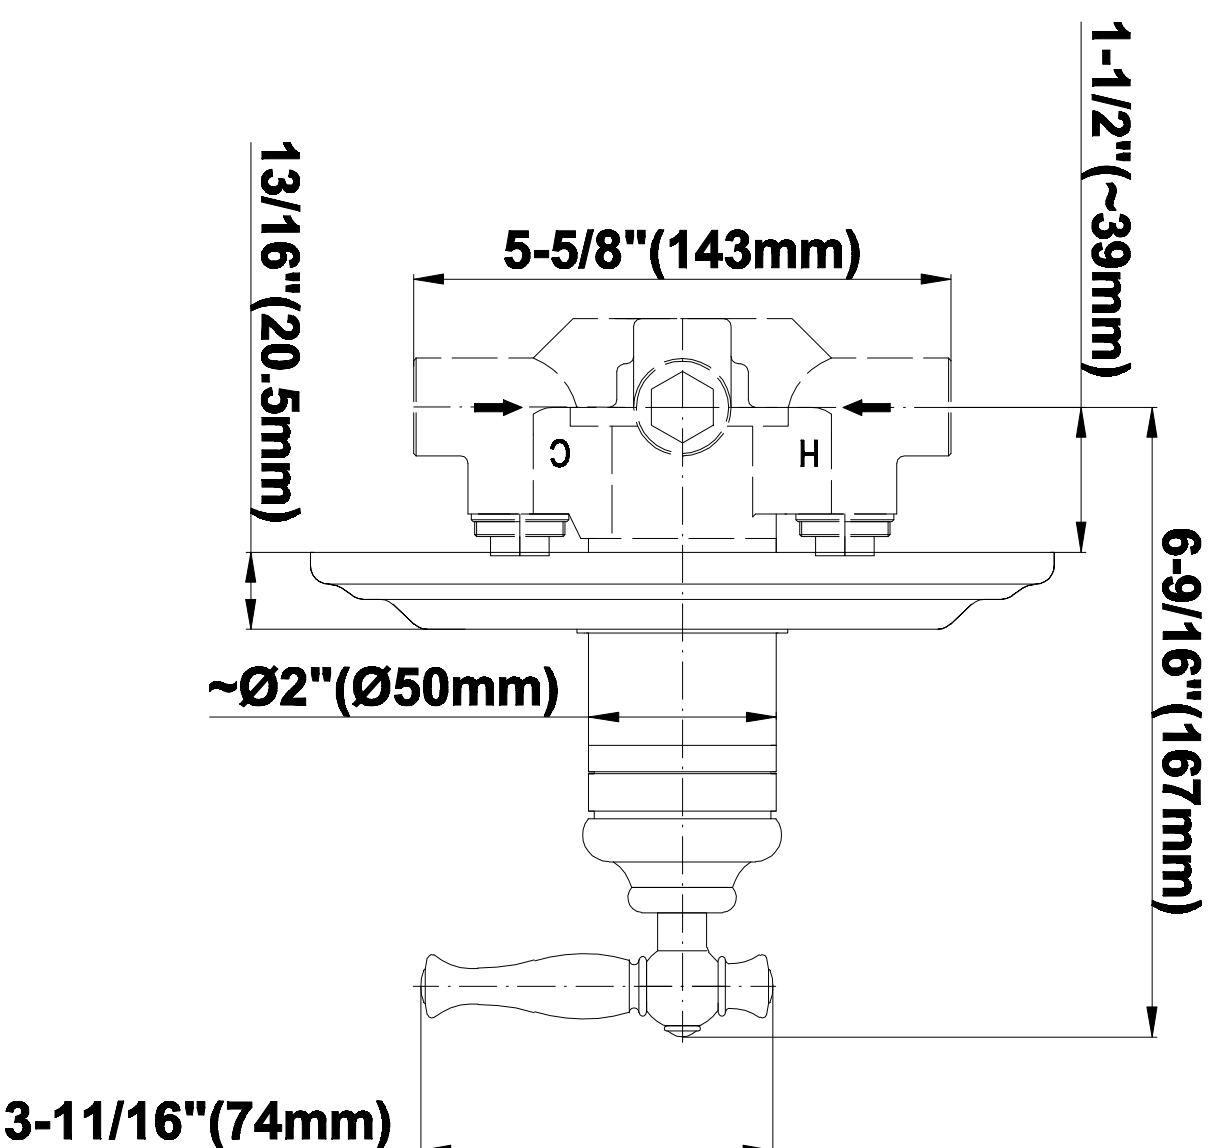

SHOWER
Lauren Thermostatic Set w/Body
Sprays & Handshower (Rough &
Trim)

GRAFF®

GA1.221B-LM22S

Information

- 3/4" Thermostatic Valve
- 8" Showerhead w/12" Ceiling-Mounted Shower Arm
- Swivel Body Sprays (3 pieces)
- Handshower Set w/Wall Bracket and Wall Elbow
- Stop/Volume Control Valves (3 pieces)
- Showerhead Features No-Clog, Easy-Clean Spray Nozzles
- Flow Rates: showerhead ≤ 2.0 max gpm, handshower ≤ 1.5 max gpm
- Optional Extension Kit

SHOWER
Rough
G-8005

GRAFF®

Information

- 18.4 gpm @ 60 psi
- 3/4" universal inlets/outlets with female threads
- Built-in service stops
- Complete serviceability from front of all units
- Supplied with protective plastic cover
- Thermostatic valve uses a paraffin wax cartridge

Polished
Nickel

Steelnox®
(Satin Nickel)

G-8030

SHOWER
Rough
G-8075

GRAFF®

Information

- 3/4" universal inlets/outlets with female threads
- Supplied with protective plastic cover

Finishes