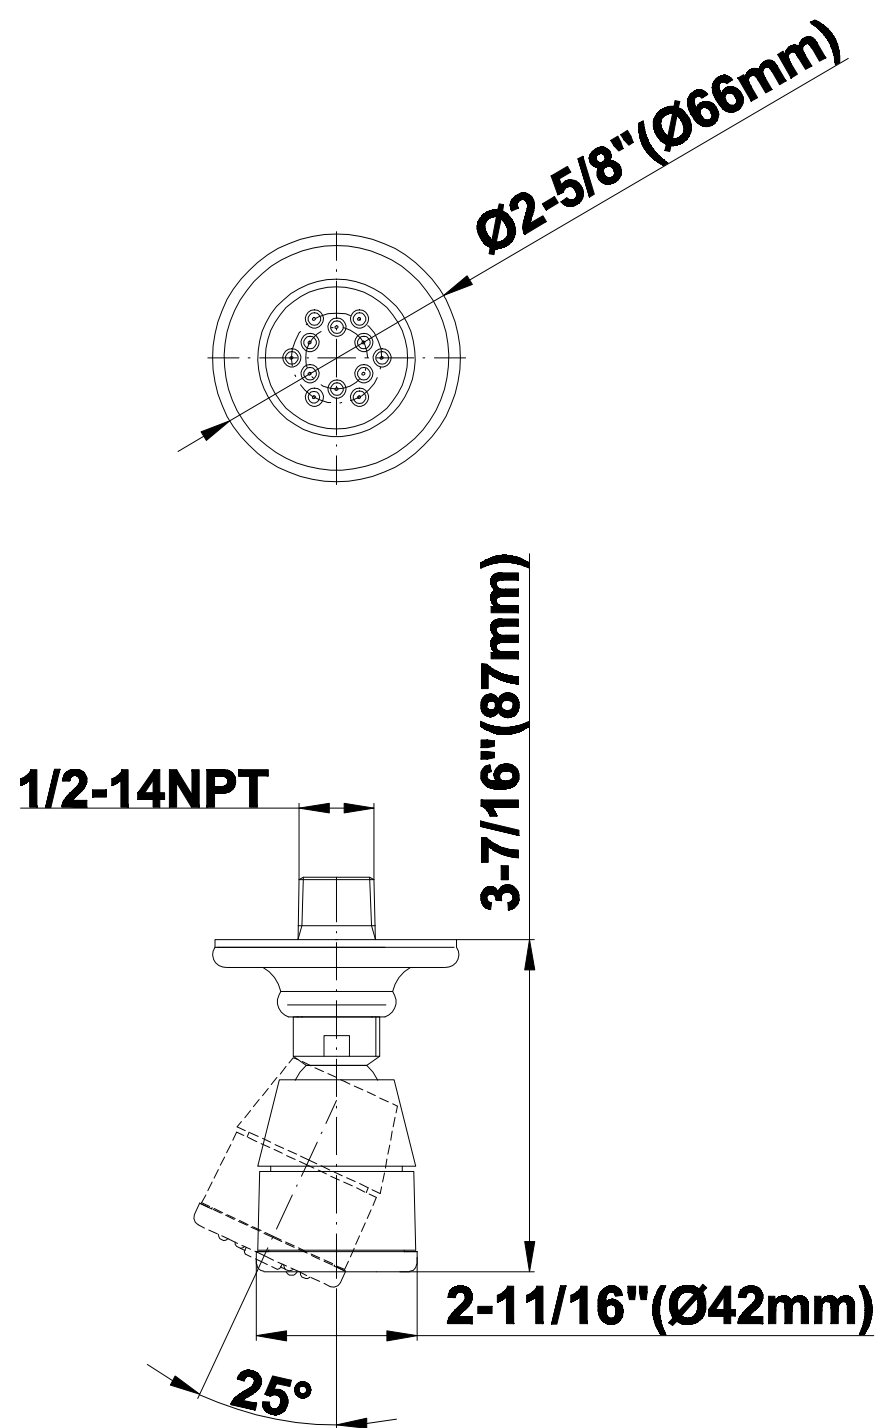

SHOWER
Lauren Thermostatic Set w/Body
Sprays & Handshower (Rough &
Trim)

GRAFF®

GA1.221B-LM22S

Information

- 3/4" Thermostatic Valve
- 8" Showerhead w/12" Ceiling-Mounted Shower Arm
- Swivel Body Sprays (3 pieces)
- Handshower Set w/Wall Bracket and Wall Elbow
- Stop/Volume Control Valves (3 pieces)
- Showerhead Features No-Clog, Easy-Clean Spray Nozzles
- Flow Rates: showerhead ≤ 2.0 max gpm, handshower ≤ 1.5 max gpm
- Optional Extension Kit

SHOWER
Rough
G-8005

GRAFF®

Information

- 18.4 gpm @ 60 psi
- 3/4" universal inlets/outlets with female threads
- Built-in service stops
- Complete serviceability from front of all units
- Supplied with protective plastic cover
- Thermostatic valve uses a paraffin wax cartridge

Polished
Chrome

Polished
Nickel

Steelnox®
(Satin Nickel)

G-8480

SHOWER
12" Ceiling Shower Arm
G-8540

GRAFF®

Information

- Includes arm and round flange
- 1/2" NPT male thread inlet
- For use with all showerheads