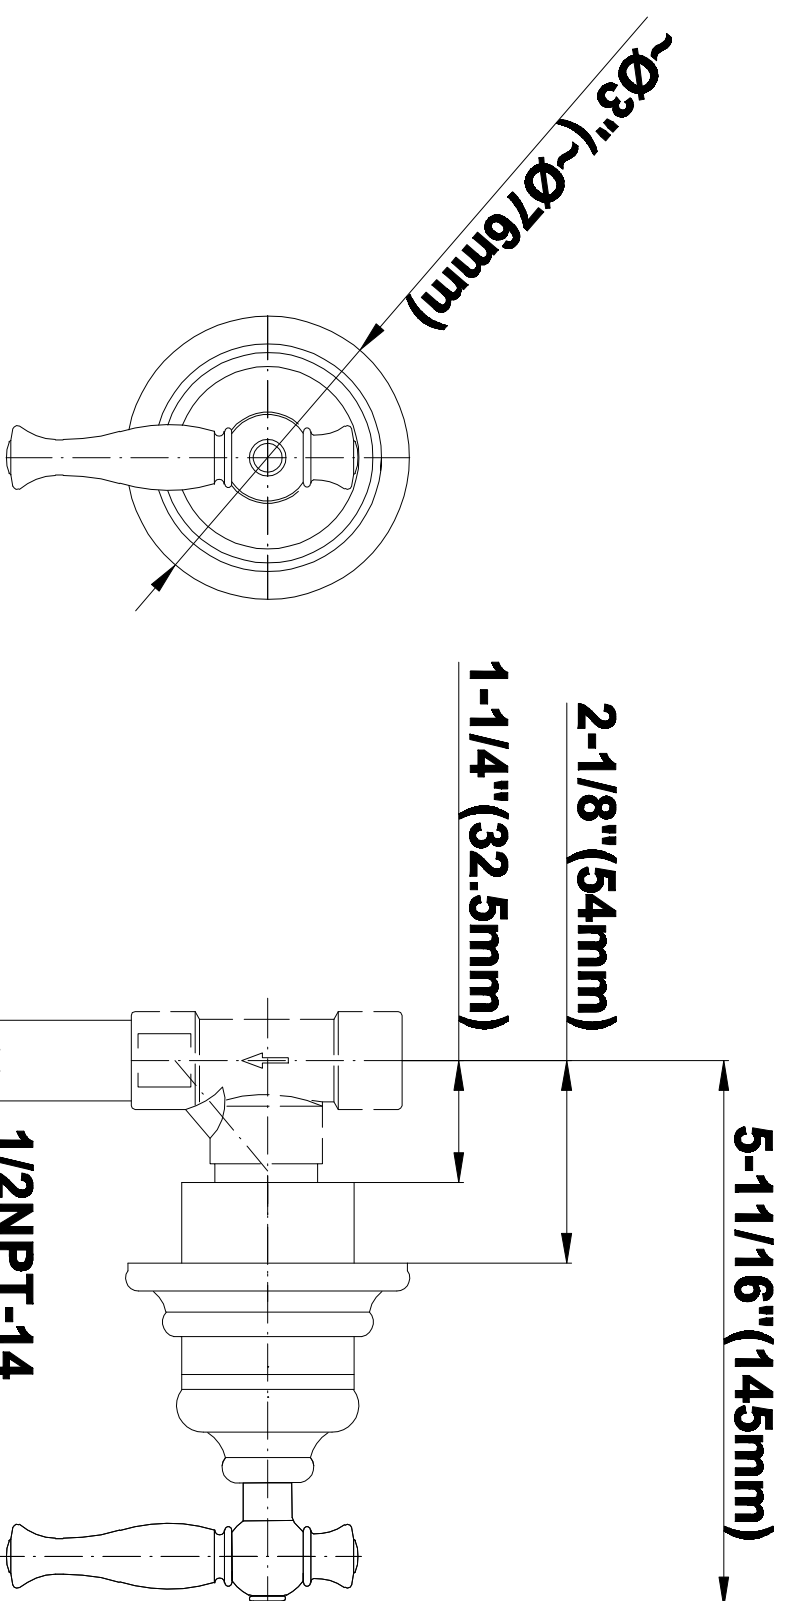

SHOWER
Lauren Thermostatic Set w/Body
Sprays & Handshower (Rough &
Trim)

GRAFF®

GA1.221B-LM22S

Information

- 3/4" Thermostatic Valve
- 8" Showerhead w/12" Ceiling-Mounted Shower Arm
- Swivel Body Sprays (3 pieces)
- Handshower Set w/Wall Bracket and Wall Elbow
- Stop/Volume Control Valves (3 pieces)
- Showerhead Features No-Clog, Easy-Clean Spray Nozzles
- Flow Rates: showerhead ≤ 2.0 max gpm, handshower ≤ 1.5 max gpm
- Optional Extension Kit

SHOWER
Rough
G-8005

GRAFF®

Information

- 18.4 gpm @ 60 psi
- 3/4" universal inlets/outlets with female threads
- Built-in service stops
- Complete serviceability from front of all units
- Supplied with protective plastic cover
- Thermostatic valve uses a paraffin wax cartridge

Polished
Chrome

Polished
Nickel

Steelnox®
(Satin Nickel)

G-8090

SHOWER
Traditional 8" Showerhead
G-8410

GRAFF®

Information

- Sunflower shape
- 112 no-clog, easy-clean rubber spray nozzles
- Metal ball-joint allows for showerhead angle adjustment
- Showerhead flow rate ≤ 1.8 max gpm
- Recommend use with ceiling shower arm
- Recommended for use at no more than 10 degrees tilt
- CALGreen