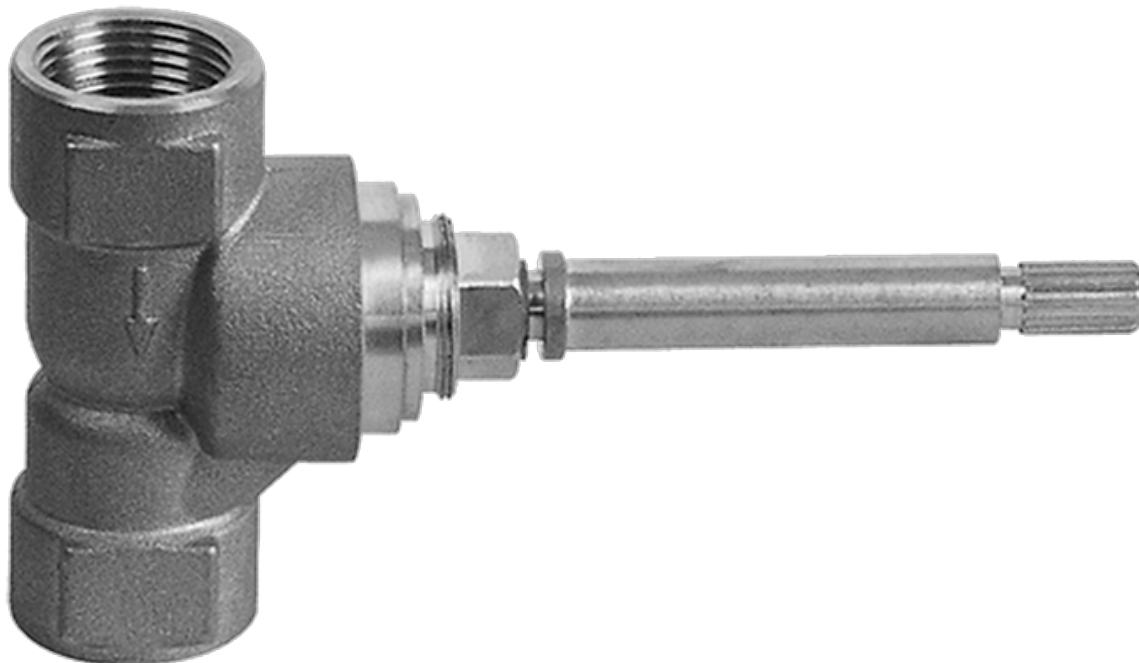

SHOWER
Lauren Thermostatic Set w/Body
Sprays & Handshower (Rough &
Trim)

GRAFF®

GA1.221B-LM22S

Information

- 3/4" Thermostatic Valve
- 8" Showerhead w/12" Ceiling-Mounted Shower Arm
- Swivel Body Sprays (3 pieces)
- Handshower Set w/Wall Bracket and Wall Elbow
- Stop/Volume Control Valves (3 pieces)
- Showerhead Features No-Clog, Easy-Clean Spray Nozzles
- Flow Rates: showerhead ≤ 2.0 max gpm, handshower ≤ 1.5 max gpm
- Optional Extension Kit

Information

- Single metal handle
- Decorative trim plate
- Use with G-8000 or G-8005 thermostatic rough valve
- To complete package, you must order rough valve
- ADA

Finishes

24K Gold

Olive Bronze

Polished
Chrome

Polished
Nickel

Steelnox®
(Satin Nickel)

G-8030

SHOWER
Rough
G-8075

GRAFF®

Information

- 3/4" universal inlets/outlets with female threads
- Supplied with protective plastic cover

Finishes

Polished
Chrome

Polished
Nickel

Steelnox®
(Satin Nickel)

G-8090

SHOWER
Traditional 8" Showerhead
G-8410

GRAFF®

Information

- Sunflower shape
- 112 no-clog, easy-clean rubber spray nozzles
- Metal ball-joint allows for showerhead angle adjustment
- Showerhead flow rate ≤ 1.8 max gpm
- Recommend use with ceiling shower arm
- Recommended for use at no more than 10 degrees tilt
- CALGreen