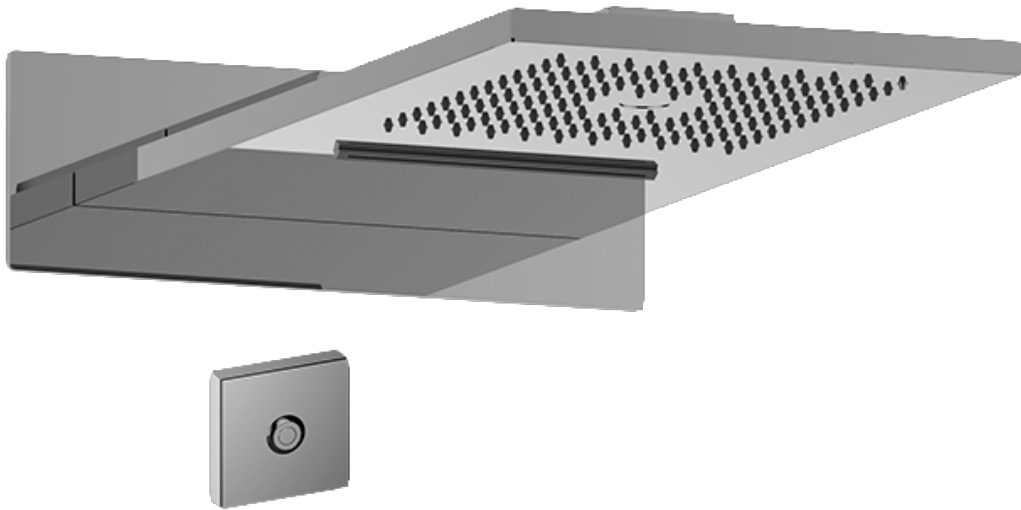

SHOWER
Dual-Function Water Feature with
LED
G-8201

GRAFF®

Information

- Stainless Steel
- Rainfall and Cascade functions
- Functions may be used separately or simultaneously
- Single LED light with 6 color variations
- Rainfall flow rate ≤ 2.0 max gpm
- Cascade flow rate ≤ 2.0 max gpm
- 134 no-clog, easy-clean rubber water nozzles
- Includes wall-mount button for LED control box
- CALGreen

Finishes

Stainless
Polished

G-8201

Aqua-Sense Collection
Dual-Function Water Feature with LED

Product Features

- Stainless steel
- Wall-mounted installation
- Rainfall and cascade functions
- Functions may be used separately or simultaneously
- Single LED light with 6 color variations
- Rainfall flow rate ≤ 1.8 max gpm
- Cascade flow rate ≤ 1.8 max gpm
- 134 no-clog, easy-clean rubber water nozzles
- Includes wall-mount button for LED control box