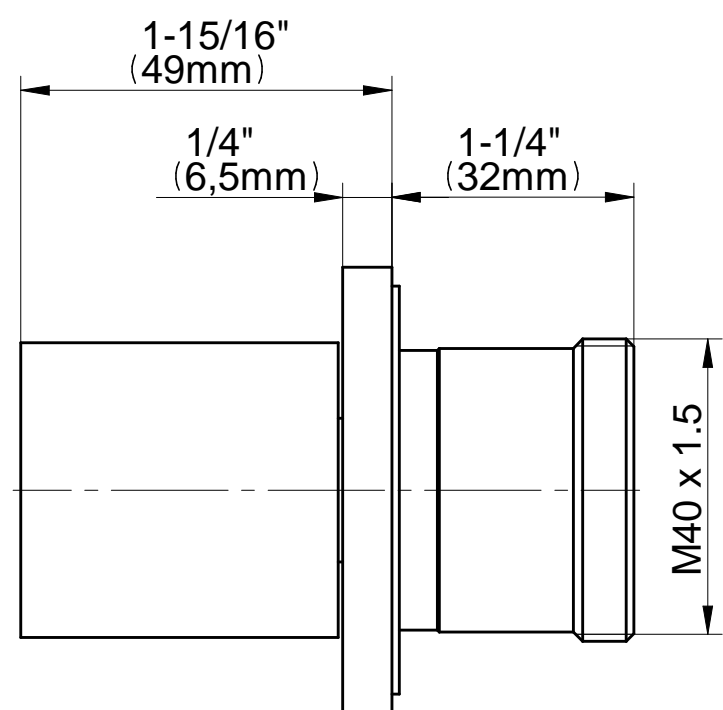

G-8098-SH1-T

Stop/Volume Control Valve - Trim - M-Series

GRAFF®
CUTTING EDGE DESIGN