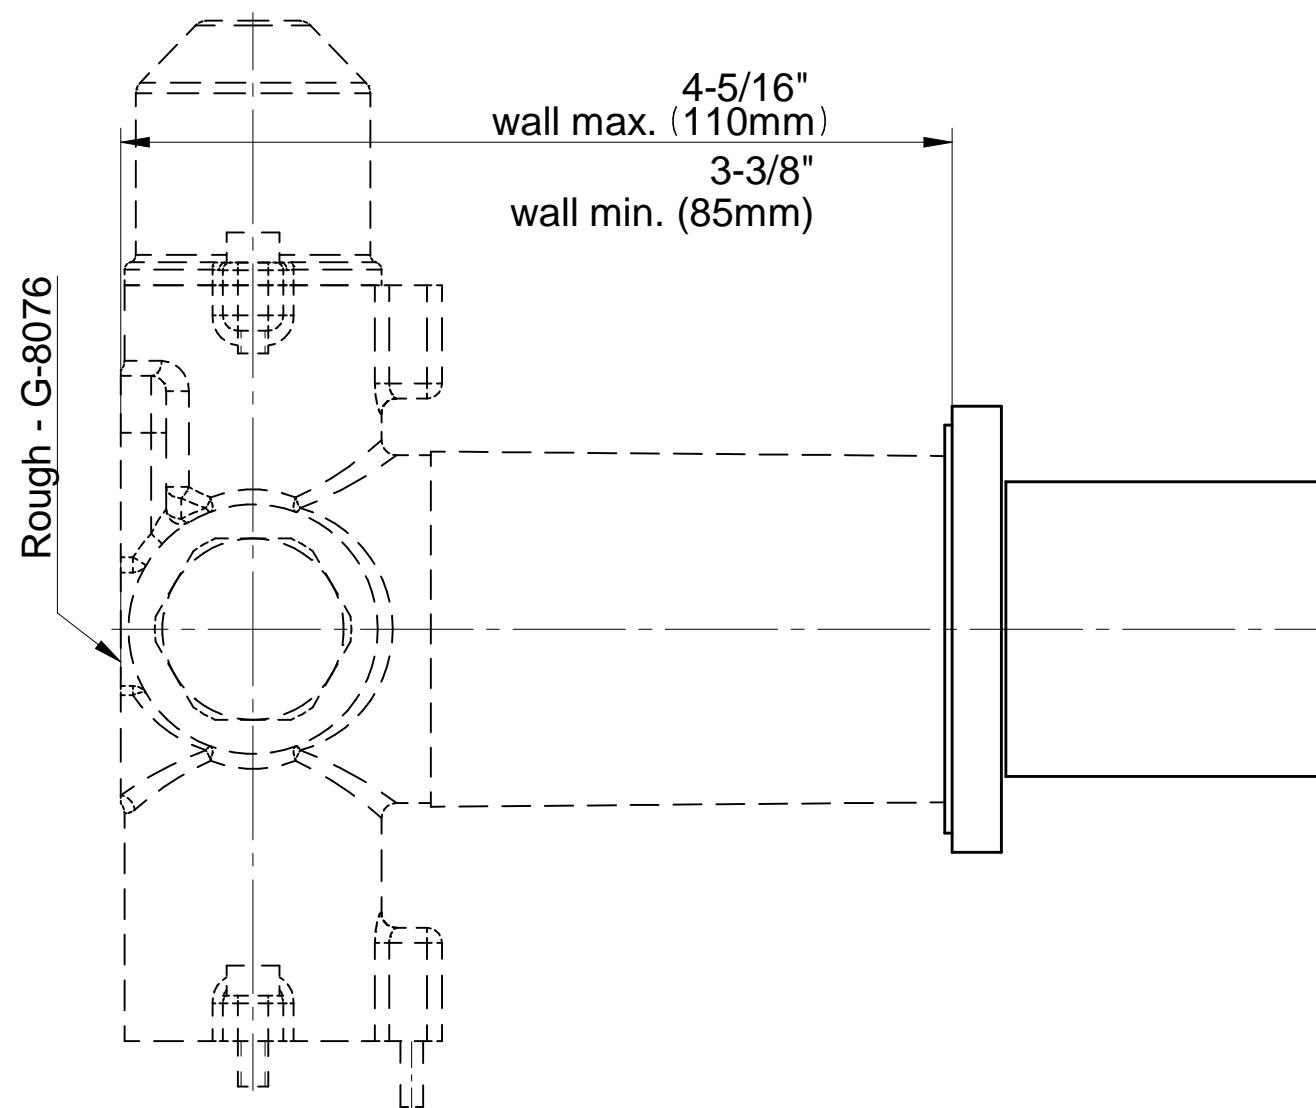

SHOWER
M-Series Square Stop/Volume
Control Trim Plate and Handle
G-8098-SH1-T

Information

- Single metal handle
- Decorative trim plate
- Use with G-8076 Stop/Volume Control rough valve with Pass-Through or G-8077 Stop/Volume Control rough valve
- To complete package, you must order rough valve

OR'osa PVD®

Architectural White

G-8098-SH1-T

Stop/Volume Control Valve - Trim - M-Series

GRAFF[®]
CUTTING EDGE DESIGN