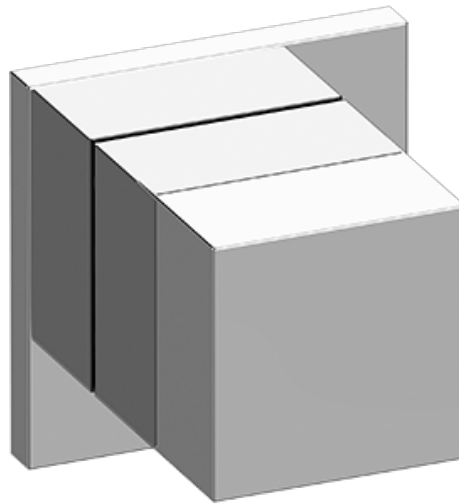

SHOWER
M-Series Square Stop/Volume
Control Trim Plate and Handle
G-8098-SH1-T

Information

- Single metal handle
- Decorative trim plate
- Use with G-8076 Stop/Volume Control rough valve with Pass-Through or G-8077 Stop/Volume Control rough valve
- To complete package, you must order rough valve