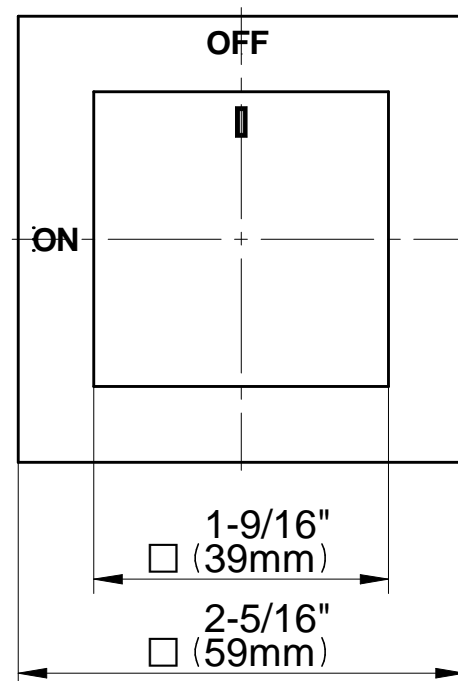

G-8098-SH1-T

Stop/Volume Control Valve - Trim - M-Series

GRAFF®
CUTTING EDGE DESIGN