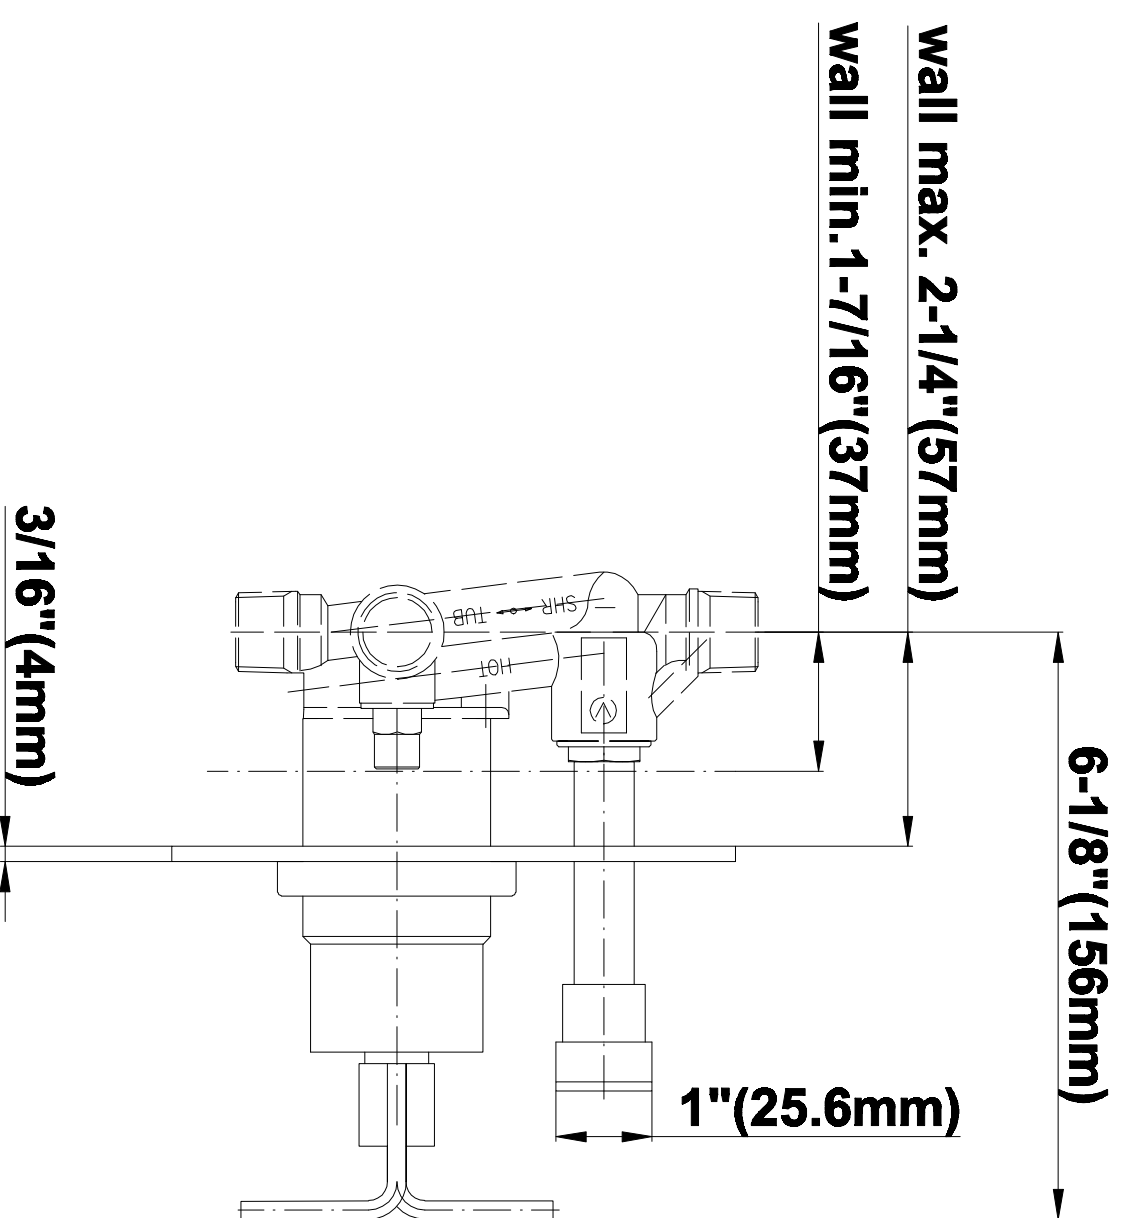

SHOWER
Pressure Balancing Shower
System - Shower with
Handshower
G-7295-C9S

GRAFF®

Information

- 1/2" pressure balancing valve with diverter and trim
- 8" showerhead with 12" wall-mounted shower arm
- Showerhead features no-clog, easy-clean spray nozzles
- Handshower set with wall bracket and 59" hose (PVD finishes use 59" flex hose)
- Optional extension kit
- Flow rates: showerhead ≤ 1.8 max gpm, handshower ≤ 1.5 max gpm
- CALGreen

Architectural
White

G-7090

SHOWER
8" Square Brass Showerhead
G-8438

GRAFF[®]

Information

- 1/4" thick
- 144 no-clog, easy-clean rubber spray nozzles
- Recommended use with ceiling shower arm
- Recommended for use at no more than 10 degrees tilt
- Showerhead flow rate ≤ 1.8 max gpm
- CALGreen