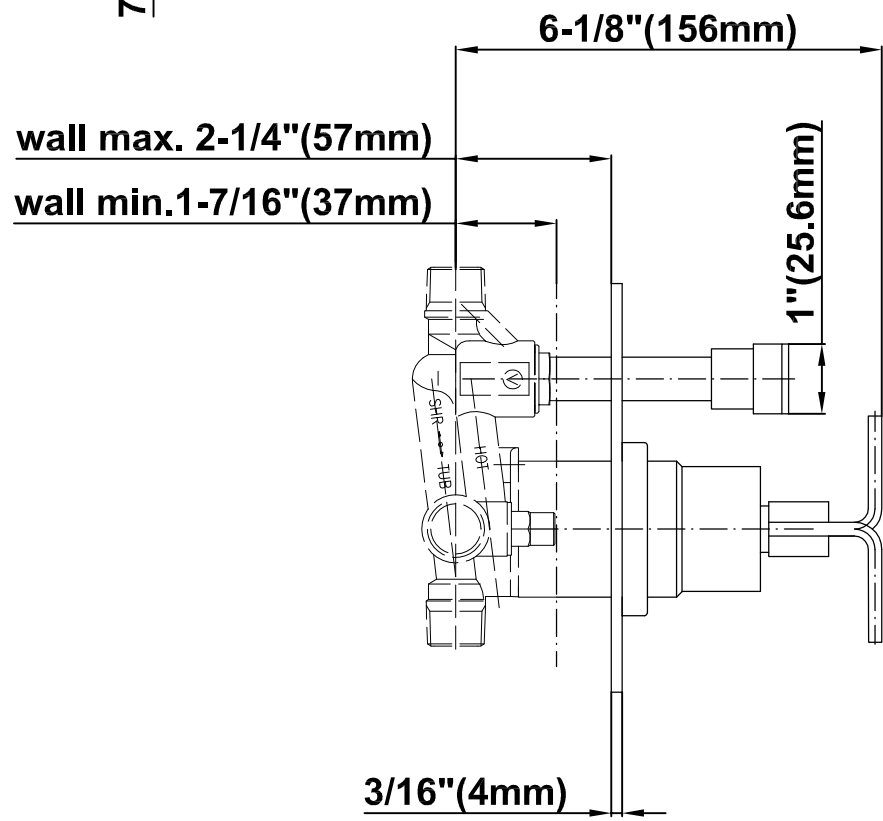

SHOWER
Pressure Balancing Shower
System - Shower with
Handshower
G-7295-C9S

GRAFF®

Information

- 1/2" pressure balancing valve with diverter and trim
- 8" showerhead with 12" wall-mounted shower arm
- Showerhead features no-clog, easy-clean spray nozzles
- Handshower set with wall bracket and 59" hose (PVD finishes use 59" flex hose)
- Optional extension kit
- Flow rates: showerhead ≤ 1.8 max gpm, handshower ≤ 1.5 max gpm
- CALGreen

G-7295-C9S

SHOWER
Concealed Pressure Balancing
Valve Rough w/Diverter
G-7055

GRAFF®

Information

- Anti-scald protection
- 1/2" universal inlets/outlets with male threads
- Built-in service stops
- Push-button diverter
- For use with tub & shower configuration
- Supplied with protective plastic guard

Architectural
White

G-7090

SHOWER
8" Square Brass Showerhead
G-8438

GRAFF[®]

Information

- 1/4" thick
- 144 no-clog, easy-clean rubber spray nozzles
- Recommended use with ceiling shower arm
- Recommended for use at no more than 10 degrees tilt
- Showerhead flow rate ≤ 1.8 max gpm
- CALGreen