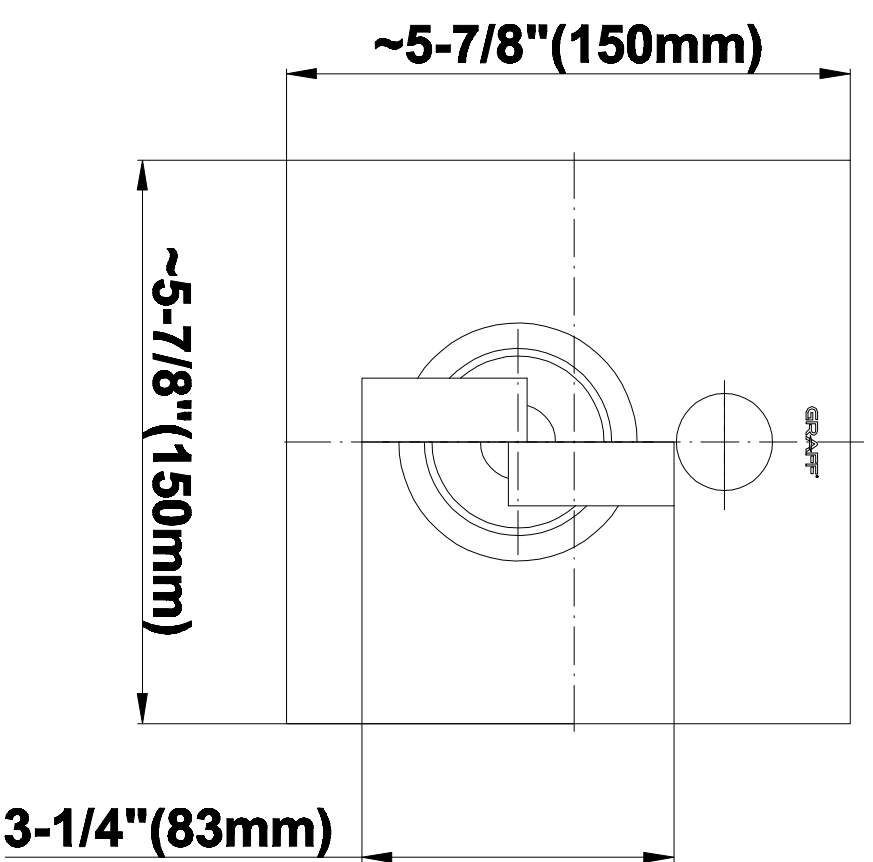

SHOWER
Pressure Balancing Shower
System - Shower with
Handshower
G-7295-C9S

GRAFF®

Information

- 1/2" pressure balancing valve with diverter and trim
- 8" showerhead with 12" wall-mounted shower arm
- Showerhead features no-clog, easy-clean spray nozzles
- Handshower set with wall bracket and 59" hose (PVD finishes use 59" flex hose)
- Optional extension kit
- Flow rates: showerhead ≤ 1.8 max gpm, handshower ≤ 1.5 max gpm
- CALGreen

Architectural
White

G-7090

SHOWER
8" Square Brass Showerhead
G-8438

GRAFF[®]

Information

- 1/4" thick
- 144 no-clog, easy-clean rubber spray nozzles
- Recommended use with ceiling shower arm
- Recommended for use at no more than 10 degrees tilt
- Showerhead flow rate ≤ 1.8 max gpm
- CALGreen