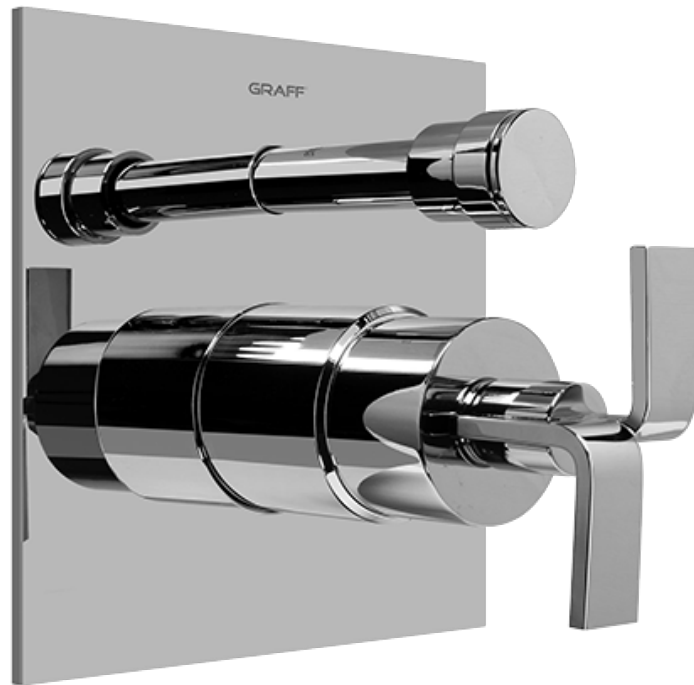

SHOWER
Pressure Balancing Shower
System - Shower with
Handshower
G-7295-C9S

GRAFF®

Information

- 1/2" pressure balancing valve with diverter and trim
- 8" showerhead with 12" wall-mounted shower arm
- Showerhead features no-clog, easy-clean spray nozzles
- Handshower set with wall bracket and 59" hose (PVD finishes use 59" flex hose)
- Optional extension kit
- Flow rates: showerhead ≤ 1.8 max gpm, handshower ≤ 1.5 max gpm
- CALGreen

G-7295-C9S

SHOWER
Concealed Pressure Balancing
Valve Rough w/Diverter
G-7055

GRAFF®

Information

- Anti-scald protection
- 1/2" universal inlets/outlets with male threads
- Built-in service stops
- Push-button diverter
- For use with tub & shower configuration
- Supplied with protective plastic guard

Architectural
White

G-7055

1/2" Rough Valve w/Diverter

Product Features

- Anti-scald protection
- 1/2" universal inlets/outlets with male threads
- Built-in service stops
- Push-button diverter
- For use with tub & shower configuration
- Supplied with protective plastic guard

www.graff-faucets.com | phone: 800-954-4723

SHOWER
Immersion SOLID Trim Plate
w/Handle
G-7090-C9S-T

GRAFF[®]

Information

- Single metal lever handle
- Decorative trim plate
- Includes push-button diverter
- Use with G-7055 pressure balancing rough valve for shower and tub configurations
- To complete package, you must order rough valve
- ADA