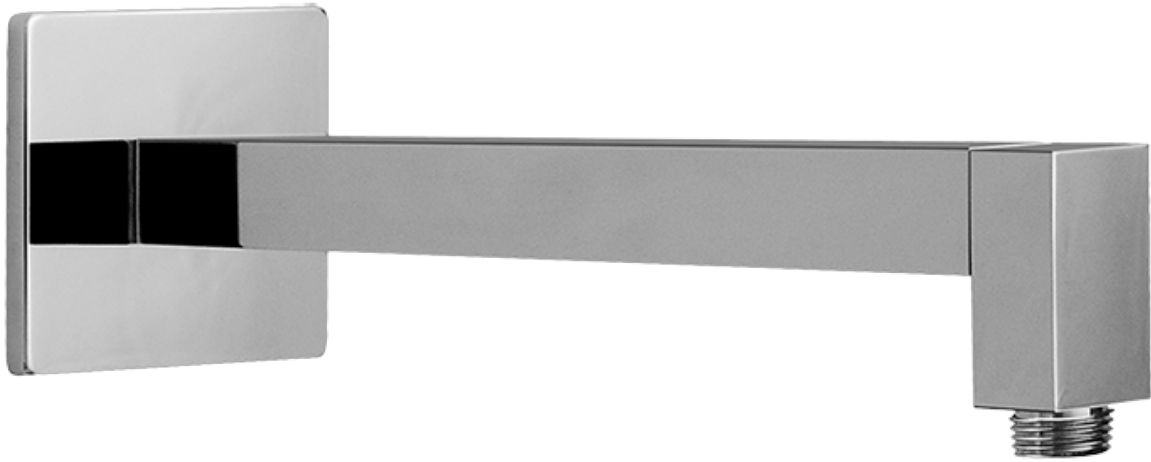

G-7295-C9S

SHOWER
Concealed Pressure Balancing
Valve Rough w/Diverter
G-7055

GRAFF®

Information

- Anti-scald protection
- 1/2" universal inlets/outlets with male threads
- Built-in service stops
- Push-button diverter
- For use with tub & shower configuration
- Supplied with protective plastic guard

Architectural
White

G-7055

1/2" Rough Valve w/Diverter

Product Features

- Anti-scald protection
- 1/2" universal inlets/outlets with male threads
- Built-in service stops
- Push-button diverter
- For use with tub & shower configuration
- Supplied with protective plastic guard

www.graff-designs.com | phone: 800-954-4723

SHOWER
Contemporary 12" Shower Arm
G-8530

GRAFF®

Information

- Includes arm and square flange
- 1/2" NPT male thread inlet
- For use with all showerheads (especially G-8438)