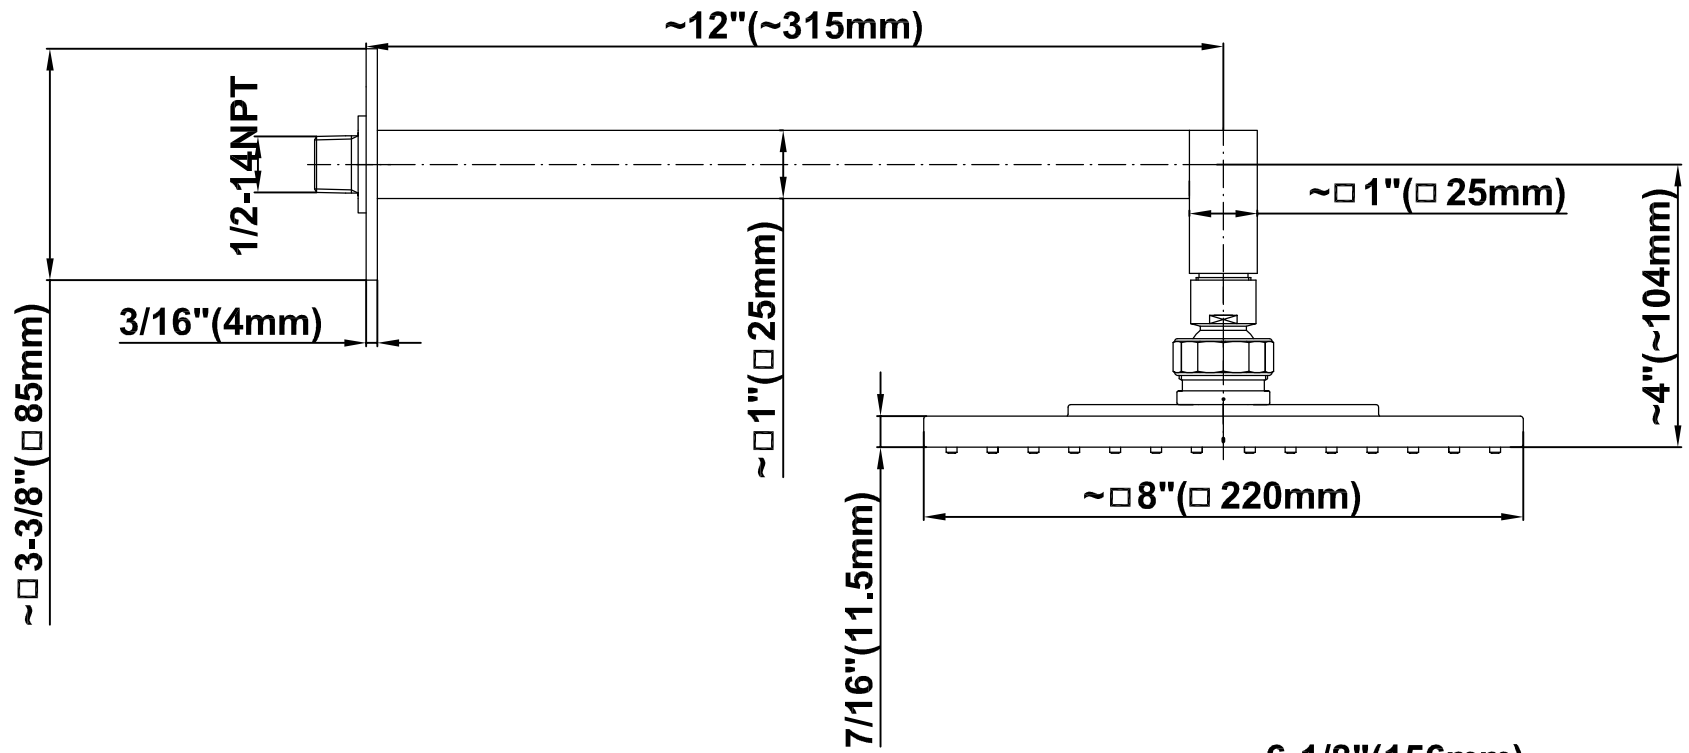

G-7295-C9S