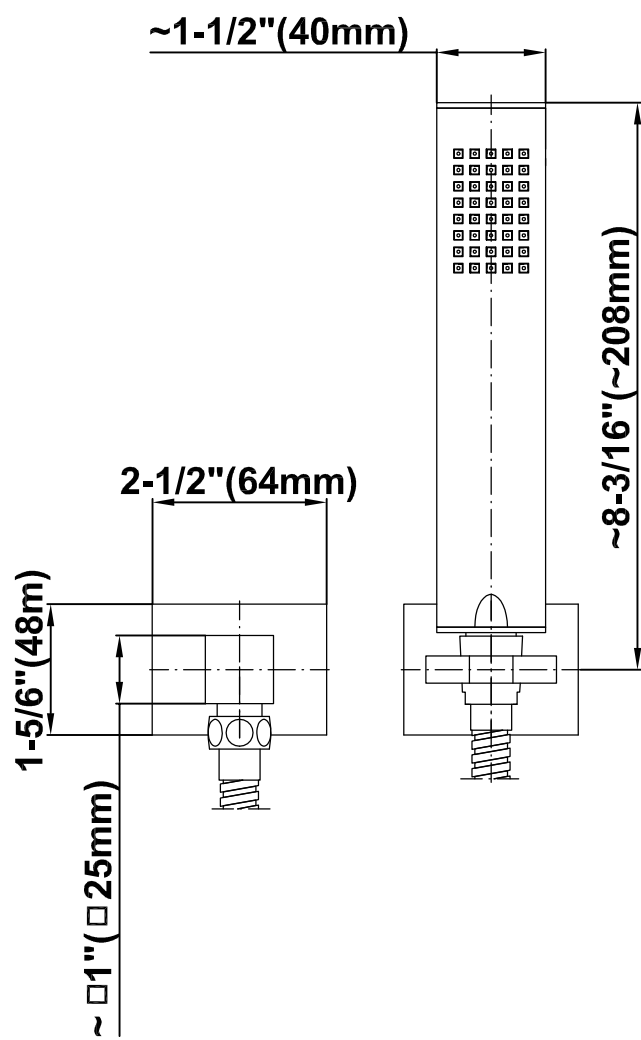

SHOWER
Pressure Balancing Shower
System - Shower with
Handshower
G-7295-C9S

GRAFF®

Information

- 1/2" pressure balancing valve with diverter and trim
- 8" showerhead with 12" wall-mounted shower arm
- Showerhead features no-clog, easy-clean spray nozzles
- Handshower set with wall bracket and 59" hose (PVD finishes use 59" flex hose)
- Optional extension kit
- Flow rates: showerhead ≤ 1.8 max gpm, handshower ≤ 1.5 max gpm
- CALGreen

G-7295-C9S

SHOWER
Concealed Pressure Balancing
Valve Rough w/Diverter
G-7055

GRAFF®

Information

- Anti-scald protection
- 1/2" universal inlets/outlets with male threads
- Built-in service stops
- Push-button diverter
- For use with tub & shower configuration
- Supplied with protective plastic guard

Architectural
White

G-7090

SHOWER
8" Square Brass Showerhead
G-8438

GRAFF[®]

Information

- 1/4" thick
- 144 no-clog, easy-clean rubber spray nozzles
- Recommended use with ceiling shower arm
- Recommended for use at no more than 10 degrees tilt
- Showerhead flow rate ≤ 1.8 max gpm
- CALGreen