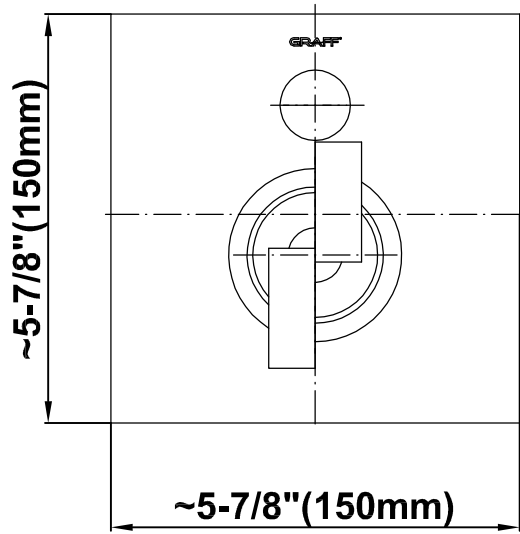

G-7295-C9S