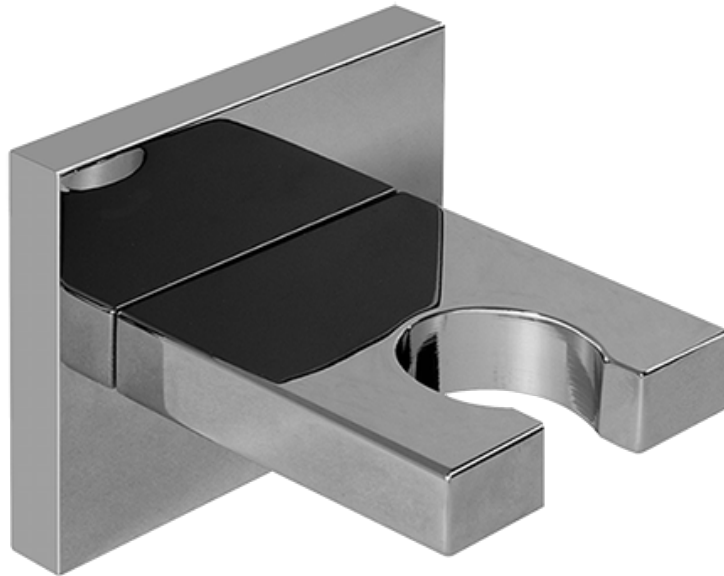

- Brass spiral flexible hose with conical nut

Warranty

- Limited lifetime warranty

For complete warranty information go to www.graff-designs.com/en-nam/warranty

Available Finishes

- Polished Chrome
G-8605-PC
- Polished Nickel
G-8605-PN
- Brushed Nickel
G-8605-BNi
- Unfinished Brushed Brass*
G-8605-UBB*
- Unfinished Brass*
G-8605-UB*
- Matte Black*
G-8605-MBK*
- Architectural Black*
G-8605-BK*
- Architectural White*
G-8605-WT*
- Olive Brass*
G-8605-OB*
- Gunmetal*
G-8605-GM*
- Vintage Brushed Brass*
G-8605-VBB*
- Steelnox (Satin Nickel)
G-8605-SN
- 24K Brushed Gold*
G-8605-BAU*
- 24K Gold*
G-8605-AU*
- Gunmetal Distressed*
G-8605-GMD*

* Special order finish- call for availability

SHOWER
Contemporary Square Wall
Bracket for Handshower
G-8632

GRAFF®

Information

- Solid brass construction

Finishes

24K Gold

24K Brushed
Gold