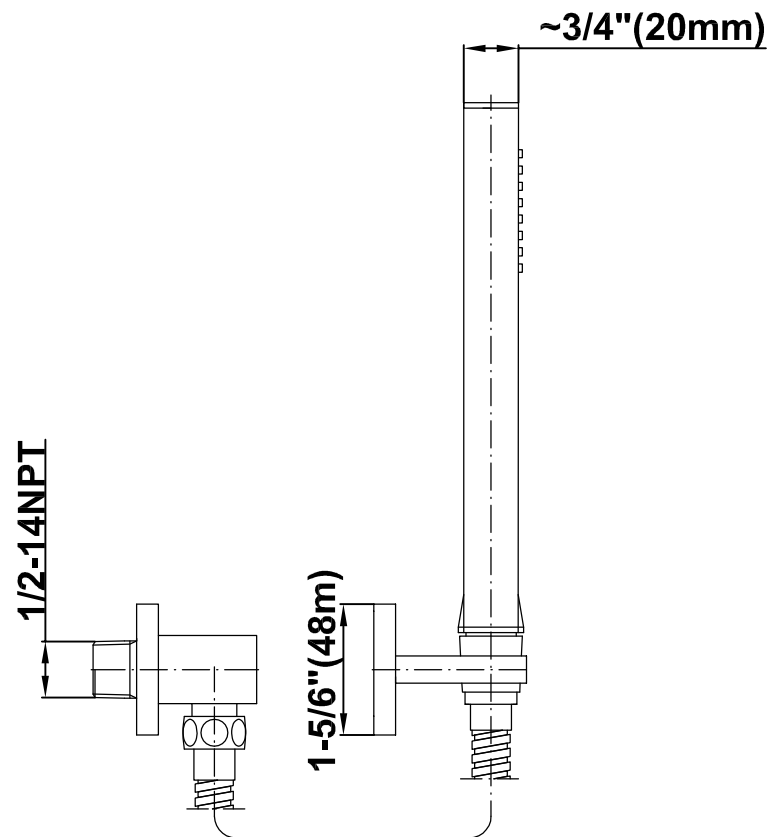

SHOWER
Pressure Balancing Shower
System - Shower with
Handshower
G-7295-C9S

GRAFF®

Information

- 1/2" pressure balancing valve with diverter and trim
- 8" showerhead with 12" wall-mounted shower arm
- Showerhead features no-clog, easy-clean spray nozzles
- Handshower set with wall bracket and 59" hose (PVD finishes use 59" flex hose)
- Optional extension kit
- Flow rates: showerhead ≤ 1.8 max gpm, handshower ≤ 1.5 max gpm
- CALGreen

G-7295-C9S

SHOWER
Concealed Pressure Balancing
Valve Rough w/Diverter
G-7055

GRAFF®

Information

- Anti-scald protection
- 1/2" universal inlets/outlets with male threads
- Built-in service stops
- Push-button diverter
- For use with tub & shower configuration
- Supplied with protective plastic guard