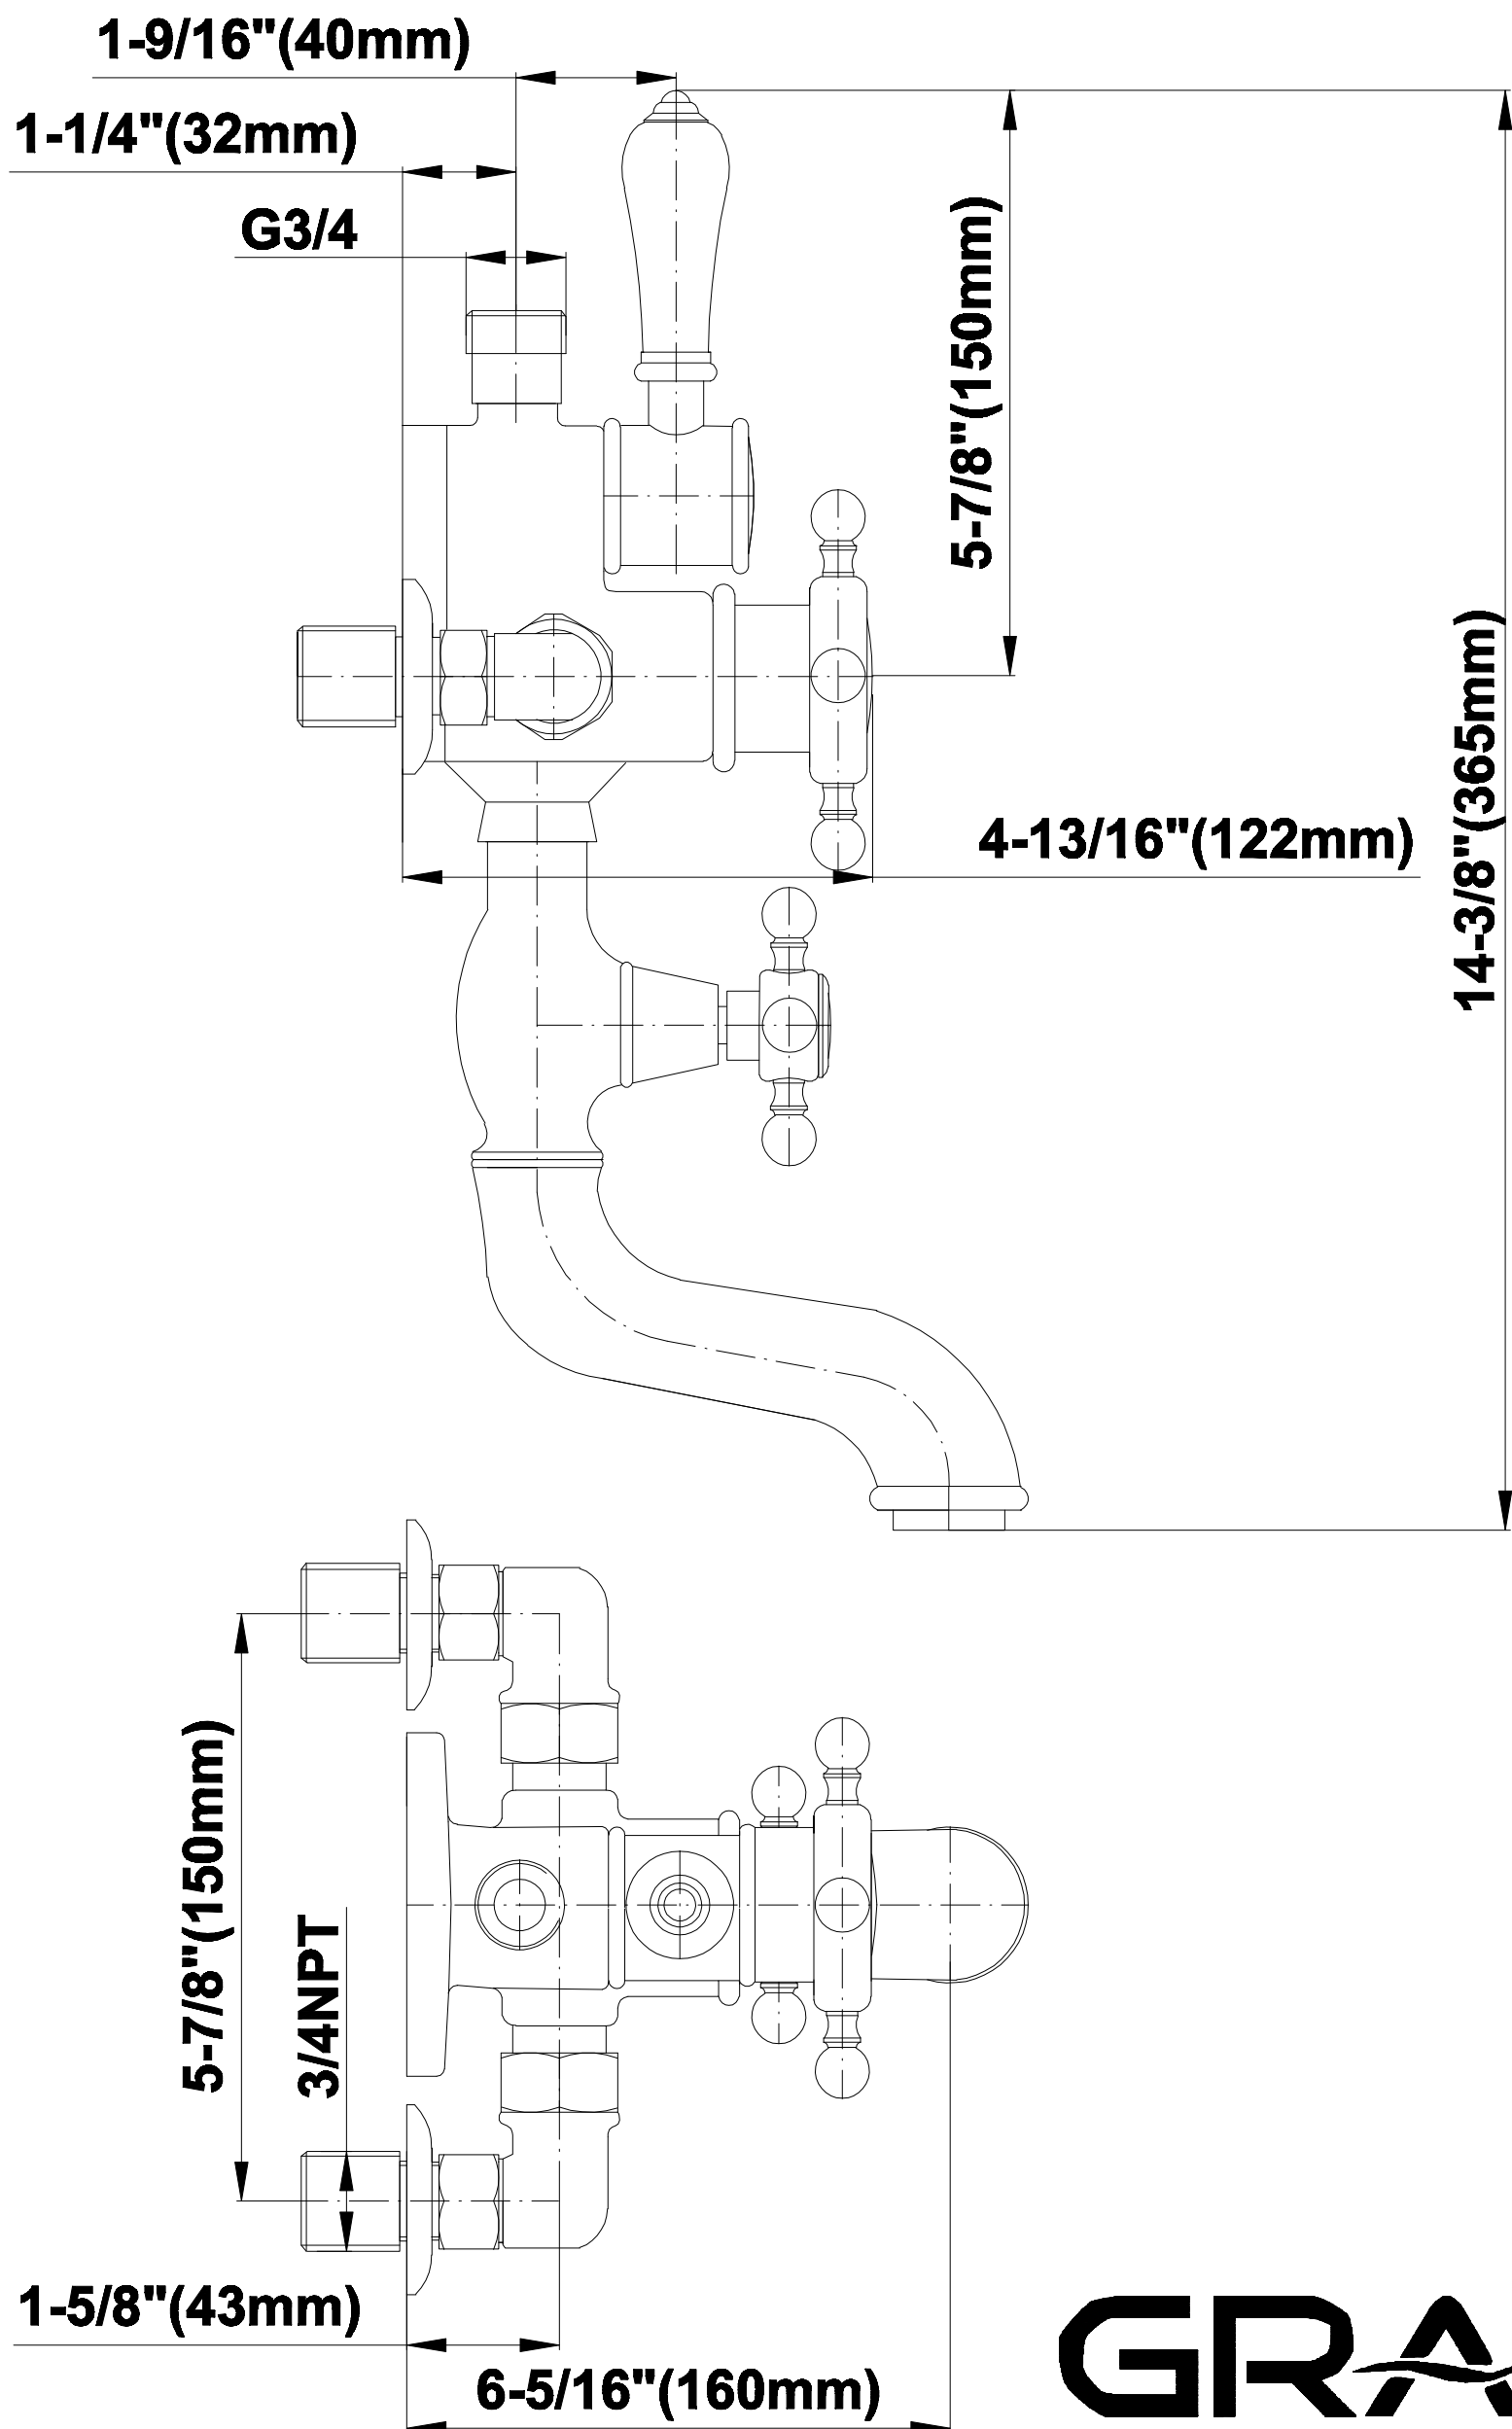

SHOWER
Canterbury Exposed Thermostatic
Tub and Shower System - w/Metal
Handshower Handle
CD4.12-LM34S

GRAFF®

Information

- Showerhead, 20" Shower Arm, Flange
- Includes Matching Handshower w/Metal Handle
- Includes matching tub spout
- Includes 59" long shower hose
- Flow Rates: showerhead ≤ 2.0 max gpm, handshower ≤ 1.5 max gpm
- CALGreen

SHOWER
Traditional 8" Showerhead
G-8410

GRAFF®

Information

- Sunflower shape
- 112 no-clog, easy-clean rubber spray nozzles
- Metal ball-joint allows for showerhead angle adjustment
- Showerhead flow rate ≤ 1.8 max gpm
- Recommend use with ceiling shower arm
- Recommended for use at no more than 10 degrees tilt
- CALGreen

Finishes

Olive Bronze

Polished
Chrome

Polished
Nickel

Steelnox®
(Satin Nickel)

G-8910

Exposed Thermostatic Valve

SHOWER
Exposed Riser with Handshower
G-8934-LM34S

GRAFF®

Information

- Includes Matching Handshower w/Ceramic Handle
- Includes 59" long shower hose
- Optional Metal Handshower Handle - Use code CD2.12_***_**
- CALGreen

Finishes

Olive Bronze

Polished
Chrome