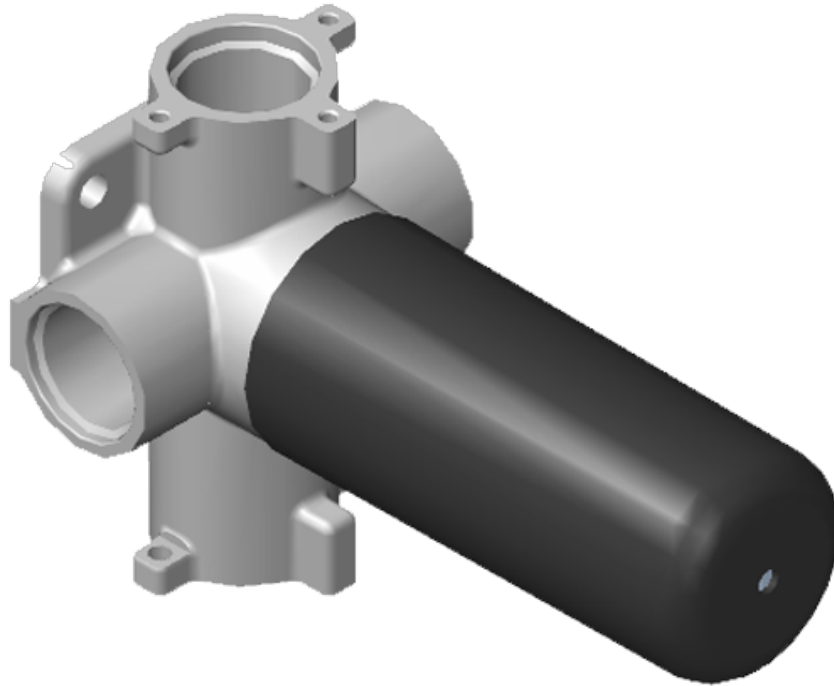

BATHROOM
Three-Way Diverter Control Valve
WITH Off Function (No Pass-
Through)
G-8053

GRAFF®

Information

- ~11.4 gpm @ 60 psi
- 3/4" universal inlets/outlets with female threads
- Operates one function at a time
- Stacking inlet feature
- Supplied with protective plastic cover
- CALGreen compliant depending on functions

Finishes