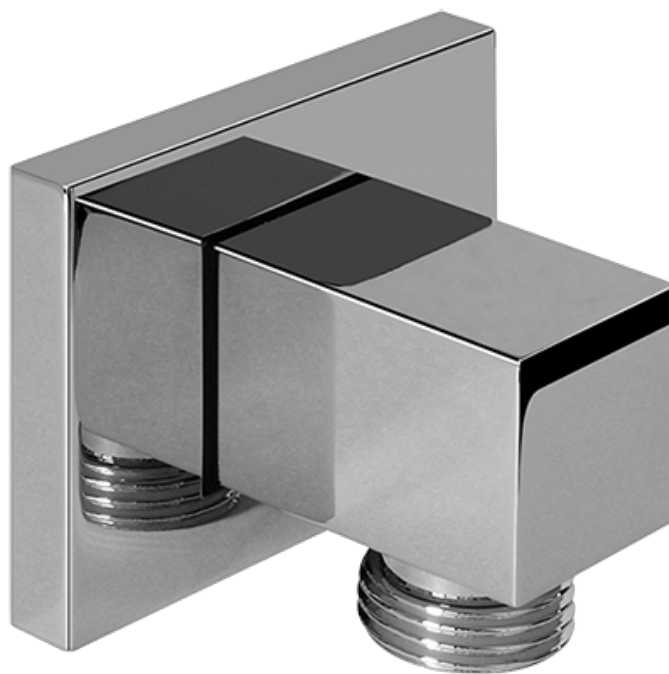

## Information

- 1/2" NPT female thread inlet