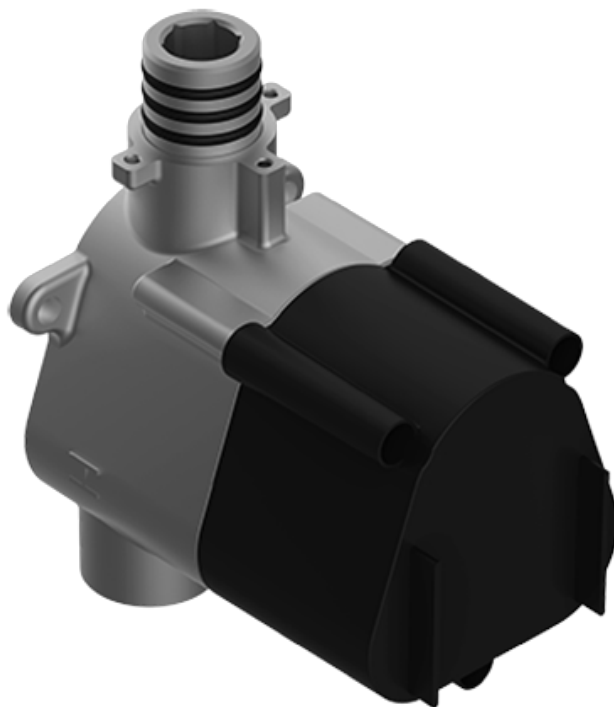

BATHROOM  
M-Series Full Thermostatic  
Shower System  
**GM2.128SG-C14E0**

---

**GRAFF®**

## Information

- 3/4" thermostatic valve and trim
- 3/4" 3-way diverter valve and trim
- Showerhead features no-clog, easy-clean spray nozzles
- Flush-mounted swivel body sprays (3 pieces)
- Handshower set with wall bracket and 59" hose
- Optional extension kit
- Flow rates: showerhead  $\leq 1.8$  max gpm, handshower  $\leq 1.5$  max gpm, body sprays  $\leq 1.5$  max gpm each

BATHROOM  
Thermostatic Rough Valve  
**G-8006**

**GRAFF®**

# G-8006

M-Series

3/4" Concealed Thermostatic Rough Valve