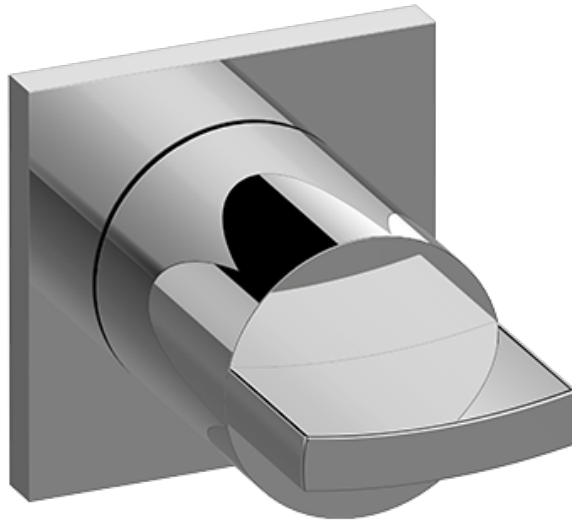

## Information

- Single metal handle and decorative trim plate
- Use with G-8053 3-Way Diverter Control Valve WITH Off Function
- ADA