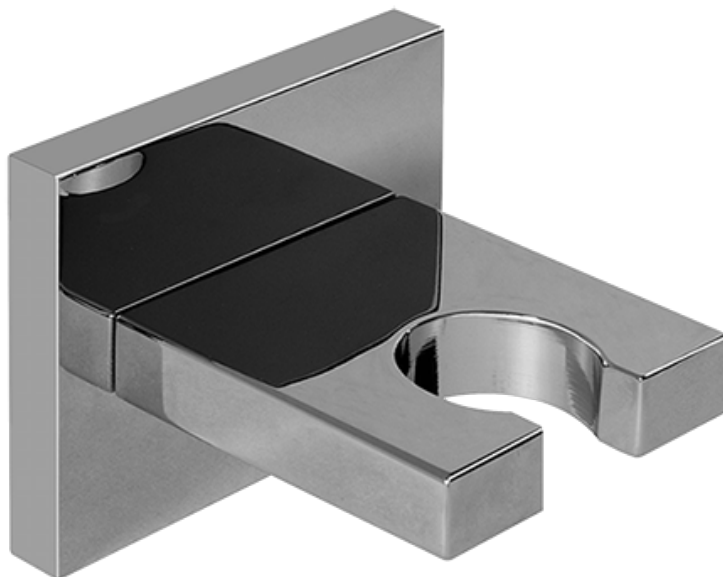

\* Special order finish- call for availability

BATHROOM  
Contemporary Square Wall  
Bracket for Handshower  
**G-8632**

---

**GRAFF®**