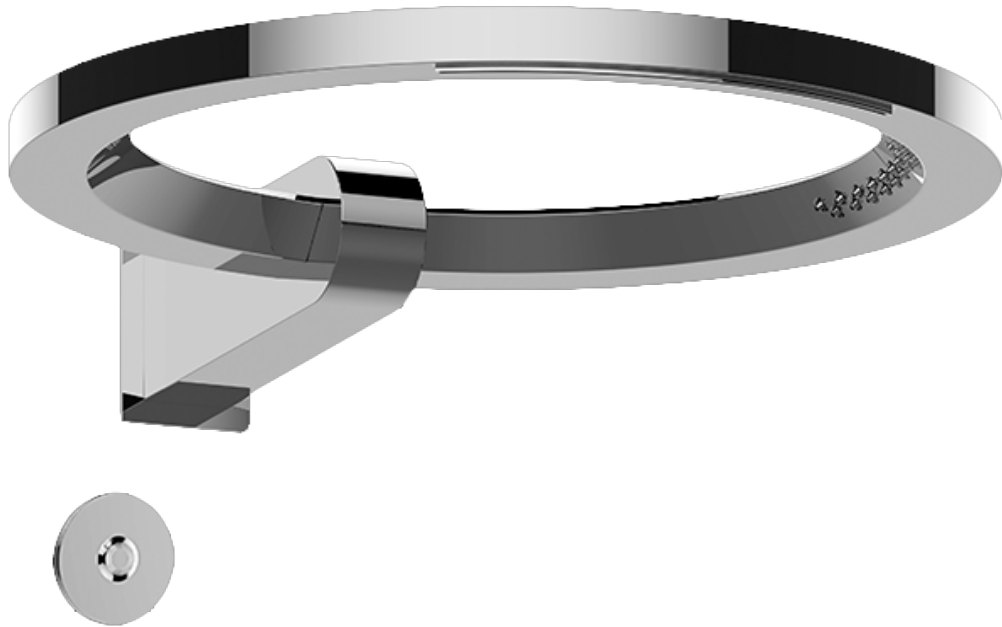

www.graff-faucets.com | phone: 800-954-4723

SHOWER
Ametis Ring
G-8760

GRAFF®

Information

- Wall-mounted installation
- 6-color LED chromotherapy lighting
- Dual-function water feature with cascade & waterfall shower settings
- Features no-clog, easy-clean nozzles
- Flow rates: rain shower ≤ 2.0 max gpm, waterfall ≤ 2.0 max gpm
- Includes wall-mount button for LED control box
- CALGreen