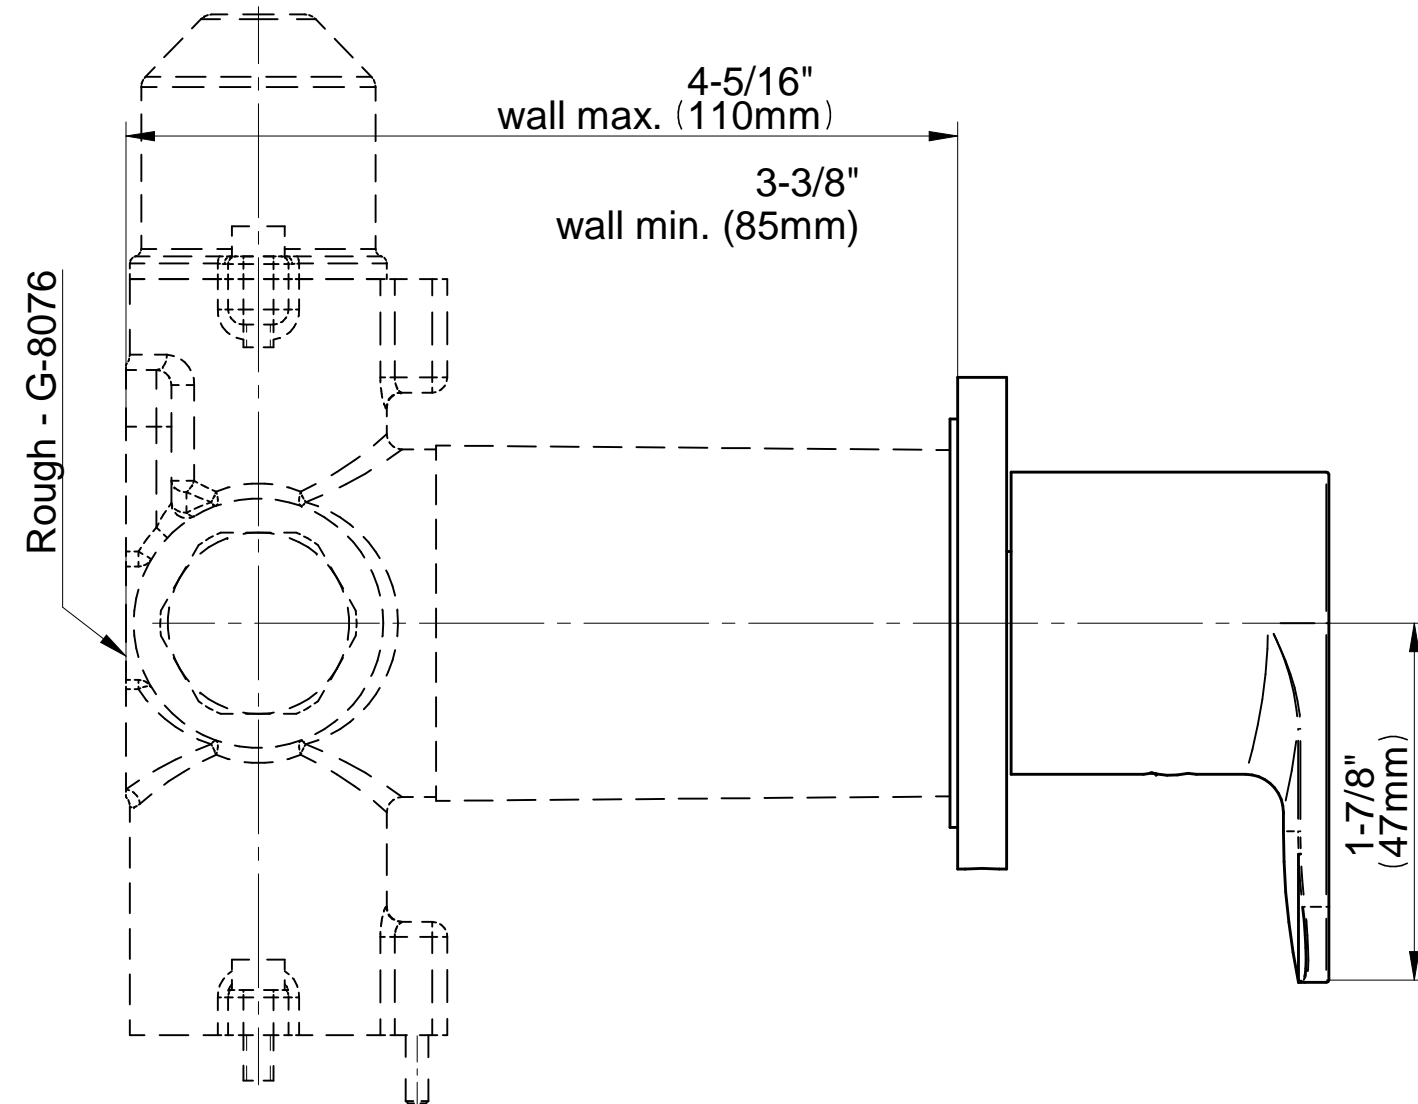

G-8097-LM42E1-T

SENTO Series