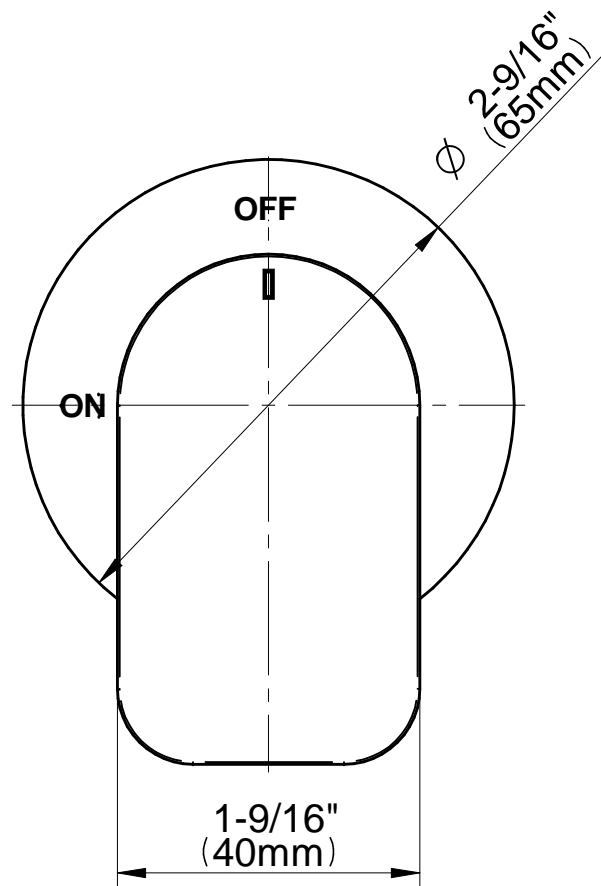

G-8097-LM42E1-T

SENTO Series