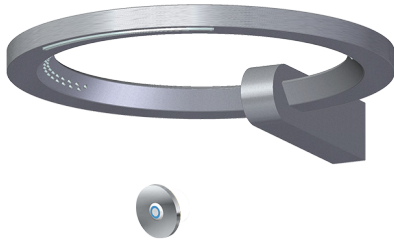

www.graff-faucets.com | phone: 800-954-4723

SHOWER
Ametis Ring
G-8760

GRAFF®

Information

- Wall-mounted installation
- 6-color LED chromotherapy lighting
- Dual-function water feature with cascade & waterfall shower settings
- Features no-clog, easy-clean nozzles
- Flow rates: rain shower ≤ 2.0 max gpm, waterfall ≤ 2.0 max gpm
- Includes wall-mount button for LED control box
- CALGreen

Finishes

G-8760

Ametis Collection
Ametis Ring Water Feature

GRAFF[®]
CUTTING EDGE DESIGN

Product Features

- Wall-mounted installation
- 6-color LED chromotherapy lighting
- Dual-function water feature with waterfall and rain shower settings
- Features no-clog, easy-clean spray nozzles
- Flow rates: rain shower ≤ 2.0 max gpm, waterfall ≤ 2.0 max gpm
- Includes wall-mount button for LED control box