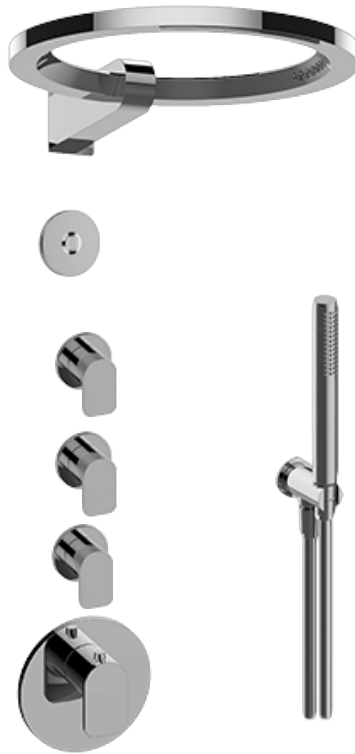

SHOWER
M-Series Thermostatic Shower
System - Ametis Ring with
Handshower
GL4.029SC-LM42E0

GRAFF®

Information

- 3/4" thermostatic valve and trim
- 3/4" stop/volume control valve and trim (3 pieces)
- G-8760 Ametis Ring with waterfall and rain shower settings, features no-clog, easy-clean nozzles
- Single LED light with 6 color variations
- Includes wall-mount button for LED control box
- Handshower set with wall bracket and integrated wall supply elbow and 59" hose
- Optional extension kit
- Flow rates: rain shower ≤ 2.0 max gpm, waterfall ≤ 2.0 max gpm, handshower ≤ 1.5 max gpm
- ADA

SHOWER
Thermostatic Rough Valve
G-8006

GRAFF[®]

Information

- 12.9 gpm @ 60 psi
- 3/4" universal inlets
- Built-in service stops
- Stacking outlet feature
- Complete serviceability from front of all units
- Supplied with protective plastic cover
- CalGreen compliant dependent on functions

www.graff-faucets.com | phone: 800-954-4723

SHOWER
Sento M-Series Thermostatic
Valve Trim with Handle
G-8037-LM42E-T

GRAFF[®]

Information

- Single metal handle and decorative trim plate
- Use with G-8006 thermostatic rough valve
- ADA

* Special order finish- call for availability

SHOWER
Handshower Wall Bracket with
Integrated Wall Supply Elbow
G-8618

GRAFF®

Information

- Solid brass construction
- 1/2" NPT female inlet thread

Finishes

Architectural
Black™