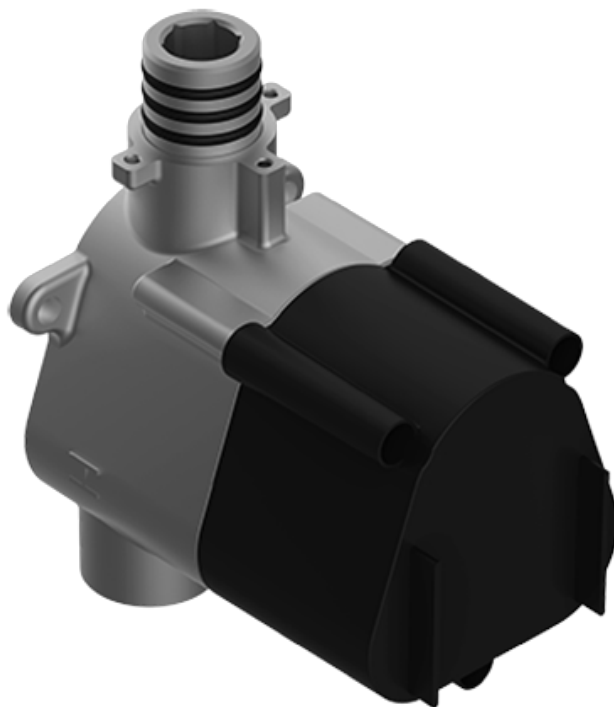

SHOWER
M-Series Thermostatic Shower
System - Ametis Ring with
Handshower
GL4.029SC-LM42E0

GRAFF®

Information

- 3/4" thermostatic valve and trim
- 3/4" stop/volume control valve and trim (3 pieces)
- G-8760 Ametis Ring with waterfall and rain shower settings, features no-clog, easy-clean nozzles
- Single LED light with 6 color variations
- Includes wall-mount button for LED control box
- Handshower set with wall bracket and integrated wall supply elbow and 59" hose
- Optional extension kit
- Flow rates: rain shower ≤ 2.0 max gpm, waterfall ≤ 2.0 max gpm, handshower ≤ 1.5 max gpm
- ADA

SHOWER
Thermostatic Rough Valve
G-8006

GRAFF[®]

Information

- 12.9 gpm @ 60 psi
- 3/4" universal inlets
- Built-in service stops
- Stacking outlet feature
- Complete serviceability from front of all units
- Supplied with protective plastic cover
- CalGreen compliant dependent on functions

Finishes

Architectural
Black™

Matte Black

Polished
Chrome

Architectural
White

G-8006

M-Series

3/4" Concealed Thermostatic Rough Valve