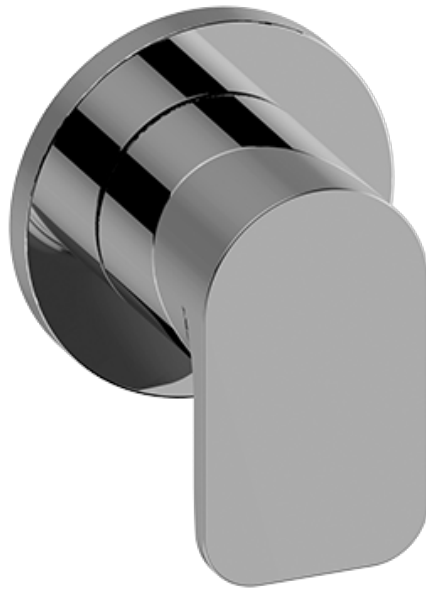

www.graff-faucets.com | phone: 800-954-4723

SHOWER
Sento M-Series Stop/Volume
Control Valve Trim with Handle
G-8097-LM42E1-T

GRAFF[®]

Information

- Single metal handle and decorative trim plate
- Use with G-8076 Stop/Volume Control rough valve with Pass-Through or G-8077 Stop/Volume Control rough valve
- ADA