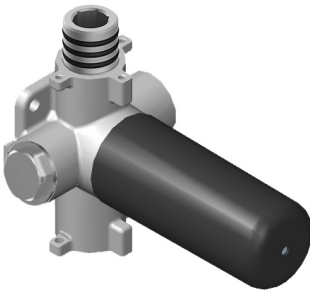

BATHROOM
M-Series Thermostatic Shower
System - Shower
AQ4.000SC-C14E0

GRAFF[®]

Information

- 3/4" thermostatic valve and trim
- 3/4" stop/volume control valve and trim (3 pieces)
- Rainfall, rain curtain and cascade water functions
- Showerhead features no-clog, easy-clean spray nozzles
- Wall-mounted, battery-powered controller and holder; controls LED chromotherapy lighting
- Optional extension kit
- Showerhead flow rate ≤ 1.8 gpm

Finishes

Polished
Chrome

G-8006

M-Series

3/4" Concealed Thermostatic Rough Valve

Product Features

- 12.9 gpm @ 60 psi
- 3/4" universal inlets
- Built-in service stops
- Stacking outlet feature
- Complete serviceability from front of all units
- Supplied with protective plastic cover
- CalGreen compliant dependent on functions

Finishes

Polished
Chrome

G-8043-C14E1-T

Sade Collection

M-Series Thermostatic Valve Trim with Handle

Product Features

- Single metal handle and decorative trim plate
- Use with G-8006 thermostatic rough valve

Finishes

Polished
Chrome

G-8076

M-Series

Stop/Volume Control Rough Valve with Pass-Through

GRAFF[®]
CUTTING EDGE DESIGN

Product Features

- 13.2 gpm @ 60 psi
- 3/4" universal inlets/outlets with female threads
- Stacking inlet and pass-through port feature
- Supplied with protective plastic cover
- CalGreen compliant dependent on functions