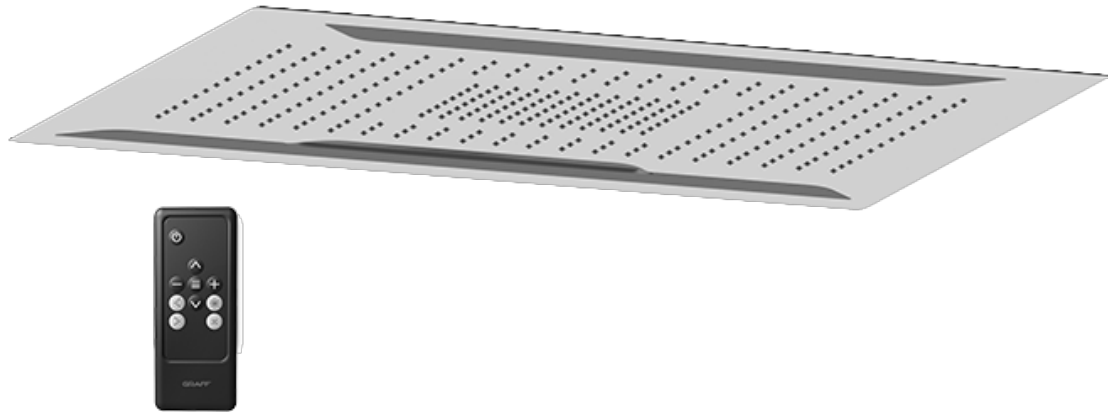

www.graff-designs.com | phone: 800-954-4723

BATHROOM
Ceiling-Mount Showerhead
System
G-8221

GRAFF[®]

Information

- Rainfall, rain curtain and cascade water functions
- 6-color LED chromotherapy lighting
- Battery powered LED controller with wall-mounted holder
- No-clog, easy-clean spray nozzles
- Showerhead flow rate ≤ 1.8 max gpm
- CALGreen