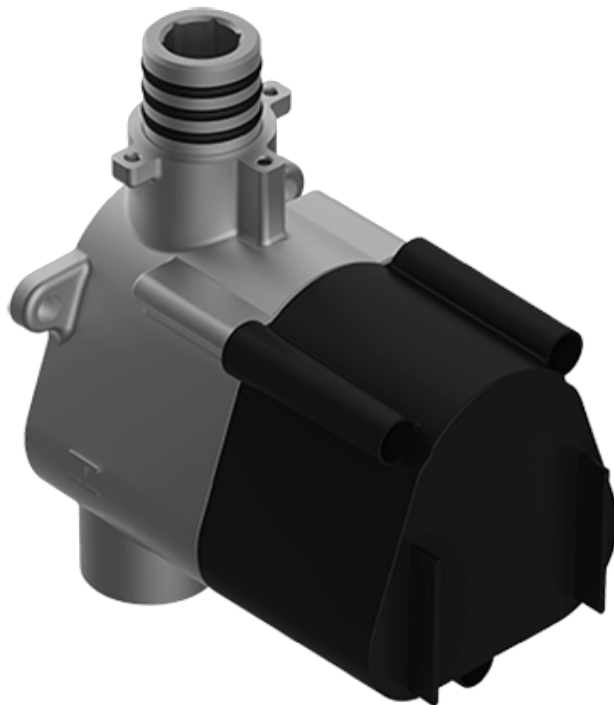

BATHROOM
M-Series Thermostatic Shower
System - Shower
AQ4.000SC-C14E0

GRAFF[®]

Information

- 3/4" thermostatic valve and trim
- 3/4" stop/volume control valve and trim (3 pieces)
- Rainfall, rain curtain and cascade water functions
- Showerhead features no-clog, easy-clean spray nozzles
- Wall-mounted, battery-powered controller and holder; controls LED chromotherapy lighting
- Optional extension kit
- Showerhead flow rate ≤ 1.8 gpm

BATHROOM
Thermostatic Rough Valve
G-8006

GRAFF®

Information

- 12.9 gpm @ 60 psi
- 3/4" universal inlets
- Built-in service stops
- Stacking outlet feature
- Complete serviceability from front of all units
- Supplied with protective plastic cover
- CalGreen compliant dependent on functions

Finishes

Polished
Chrome

G-8006

M-Series

3/4" Concealed Thermostatic Rough Valve

Product Features

- 12.9 gpm @ 60 psi
- 3/4" universal inlets
- Built-in service stops
- Stacking outlet feature
- Complete serviceability from front of all units
- Supplied with protective plastic cover
- CalGreen compliant dependent on functions

Finishes

Polished
Chrome

G-8043-C14E1-T

Sade Collection

M-Series Thermostatic Valve Trim with Handle

Product Features

- Single metal handle and decorative trim plate
- Use with G-8006 thermostatic rough valve