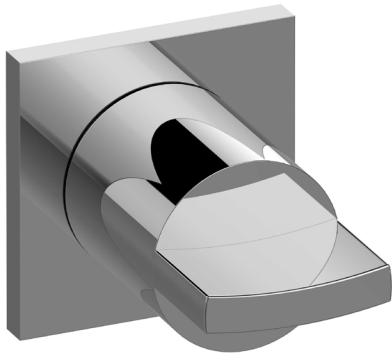

www.graff-faucets.com | phone: 800-954-4723

BATHROOM
Sade M-Series Stop/Volume
Control Valve Trim with Handle
G-8098-C14E1-T

GRAFF[®]

Information

- Single metal handle and decorative trim plate
- Use with G-8076 Stop/Volume Control rough valve with Pass-Through or G-8077 Stop/Volume Control rough valve
- ADA

Finishes

Polished
Chrome

G-8098-C14E1-T

Sade Collection

M-Series Stop-Volume Control Valve Trim with Handle

Product Features

- Single metal handle and decorative trim plate
- Use with G-8076 Stop/Volume Control rough valve with Pass-Through or G-8077 Stop/Volume Control rough valve