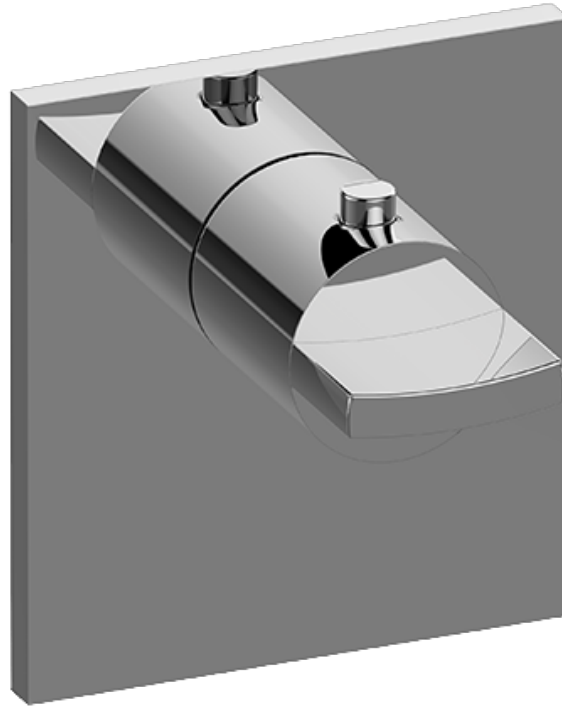

BATHROOM
M-Series Thermostatic Shower
System - Shower
AQ4.000SC-C14E0

GRAFF[®]

Information

- 3/4" thermostatic valve and trim
- 3/4" stop/volume control valve and trim (3 pieces)
- Rainfall, rain curtain and cascade water functions
- Showerhead features no-clog, easy-clean spray nozzles
- Wall-mounted, battery-powered controller and holder; controls LED chromotherapy lighting
- Optional extension kit
- Showerhead flow rate ≤ 1.8 gpm

Finishes

Polished
Chrome

G-8006

M-Series

3/4" Concealed Thermostatic Rough Valve

Product Features

- 12.9 gpm @ 60 psi
- 3/4" universal inlets
- Built-in service stops
- Stacking outlet feature
- Complete serviceability from front of all units
- Supplied with protective plastic cover
- CalGreen compliant dependent on functions

www.graff-faucets.com | phone: 800-954-4723

BATHROOM
M-Series Thermostatic Valve Trim
with Handle
G-8043-C14E-T

GRAFF[®]

Information

- Single metal handle and decorative trim plate
- Use with G-8006 thermostatic rough valve
- ADA

Finishes

Polished
Chrome

G-8043-C14E1-T

Sade Collection

M-Series Thermostatic Valve Trim with Handle

Product Features

- Single metal handle and decorative trim plate
- Use with G-8006 thermostatic rough valve