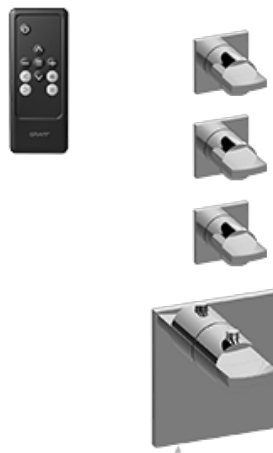

BATHROOM
M-Series Thermostatic Shower
System - Shower
AQ4.000SC-C14E0

GRAFF[®]

Information

- 3/4" thermostatic valve and trim
- 3/4" stop/volume control valve and trim (3 pieces)
- Rainfall, rain curtain and cascade water functions
- Showerhead features no-clog, easy-clean spray nozzles
- Wall-mounted, battery-powered controller and holder; controls LED chromotherapy lighting
- Optional extension kit
- Showerhead flow rate ≤ 1.8 gpm

BATHROOM
Thermostatic Rough Valve
G-8006

GRAFF®

Information

- 12.9 gpm @ 60 psi
- 3/4" universal inlets
- Built-in service stops
- Stacking outlet feature
- Complete serviceability from front of all units
- Supplied with protective plastic cover
- CalGreen compliant dependent on functions

Finishes

Polished
Chrome

G-8006

M-Series

3/4" Concealed Thermostatic Rough Valve

Product Features

- 12.9 gpm @ 60 psi
- 3/4" universal inlets
- Built-in service stops
- Stacking outlet feature
- Complete serviceability from front of all units
- Supplied with protective plastic cover
- CalGreen compliant dependent on functions