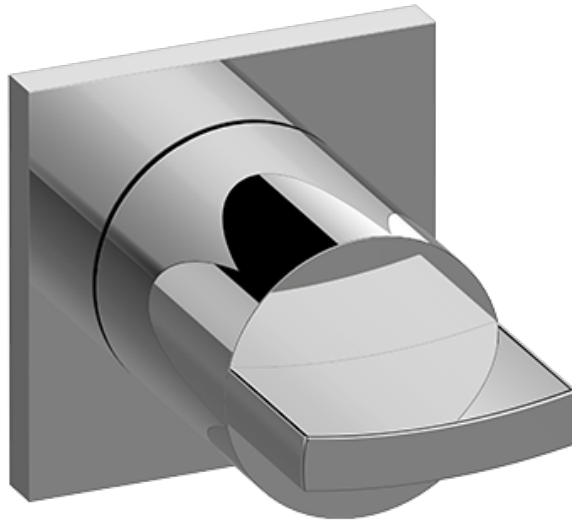

BATHROOM
M-Series Thermostatic Shower
System - Shower
AQ4.000SC-C14E0

GRAFF[®]

Information

- 3/4" thermostatic valve and trim
- 3/4" stop/volume control valve and trim (3 pieces)
- Rainfall, rain curtain and cascade water functions
- Showerhead features no-clog, easy-clean spray nozzles
- Wall-mounted, battery-powered controller and holder; controls LED chromotherapy lighting
- Optional extension kit
- Showerhead flow rate ≤ 1.8 gpm

Finishes

Polished
Chrome

G-8076

M-Series

Stop/Volume Control Rough Valve with Pass-Through

GRAFF[®]
CUTTING EDGE DESIGN

Product Features

- 13.2 gpm @ 60 psi
- 3/4" universal inlets/outlets with female threads
- Stacking inlet and pass-through port feature
- Supplied with protective plastic cover
- CalGreen compliant dependent on functions

www.graff-faucets.com | phone: 800-954-4723

BATHROOM
Sade M-Series Stop/Volume
Control Valve Trim with Handle
G-8098-C14E1-T

GRAFF[®]

Information

- Single metal handle and decorative trim plate
- Use with G-8076 Stop/Volume Control rough valve with Pass-Through or G-8077 Stop/Volume Control rough valve
- ADA