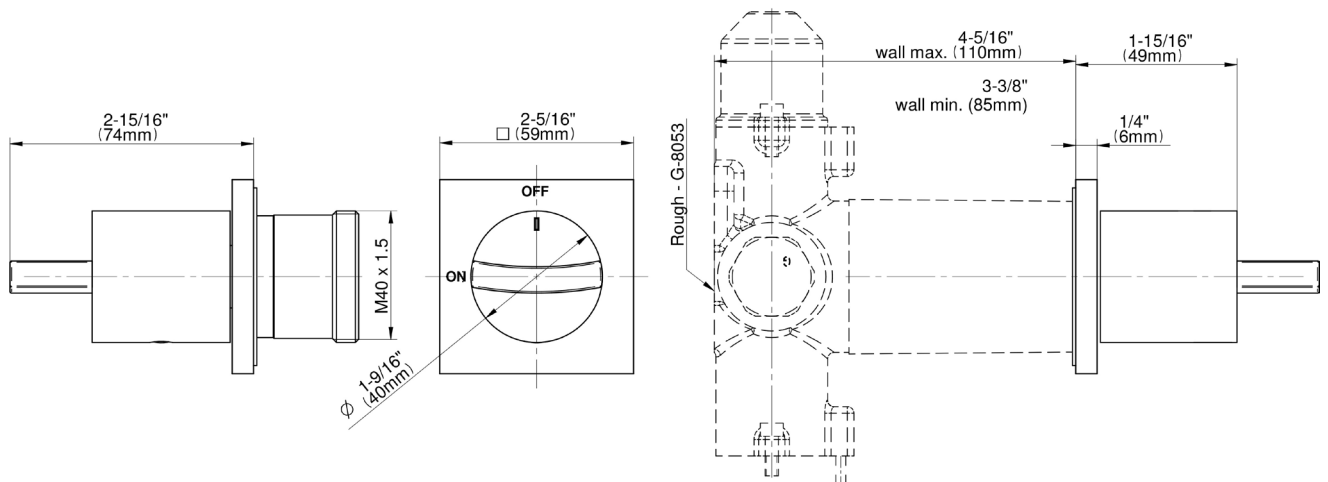

The measurements shown are for reference only. Products and specifications shown are subject to change without notice. Revised 12/2017.

www.graff-designs.com | phone: 800-954-4723