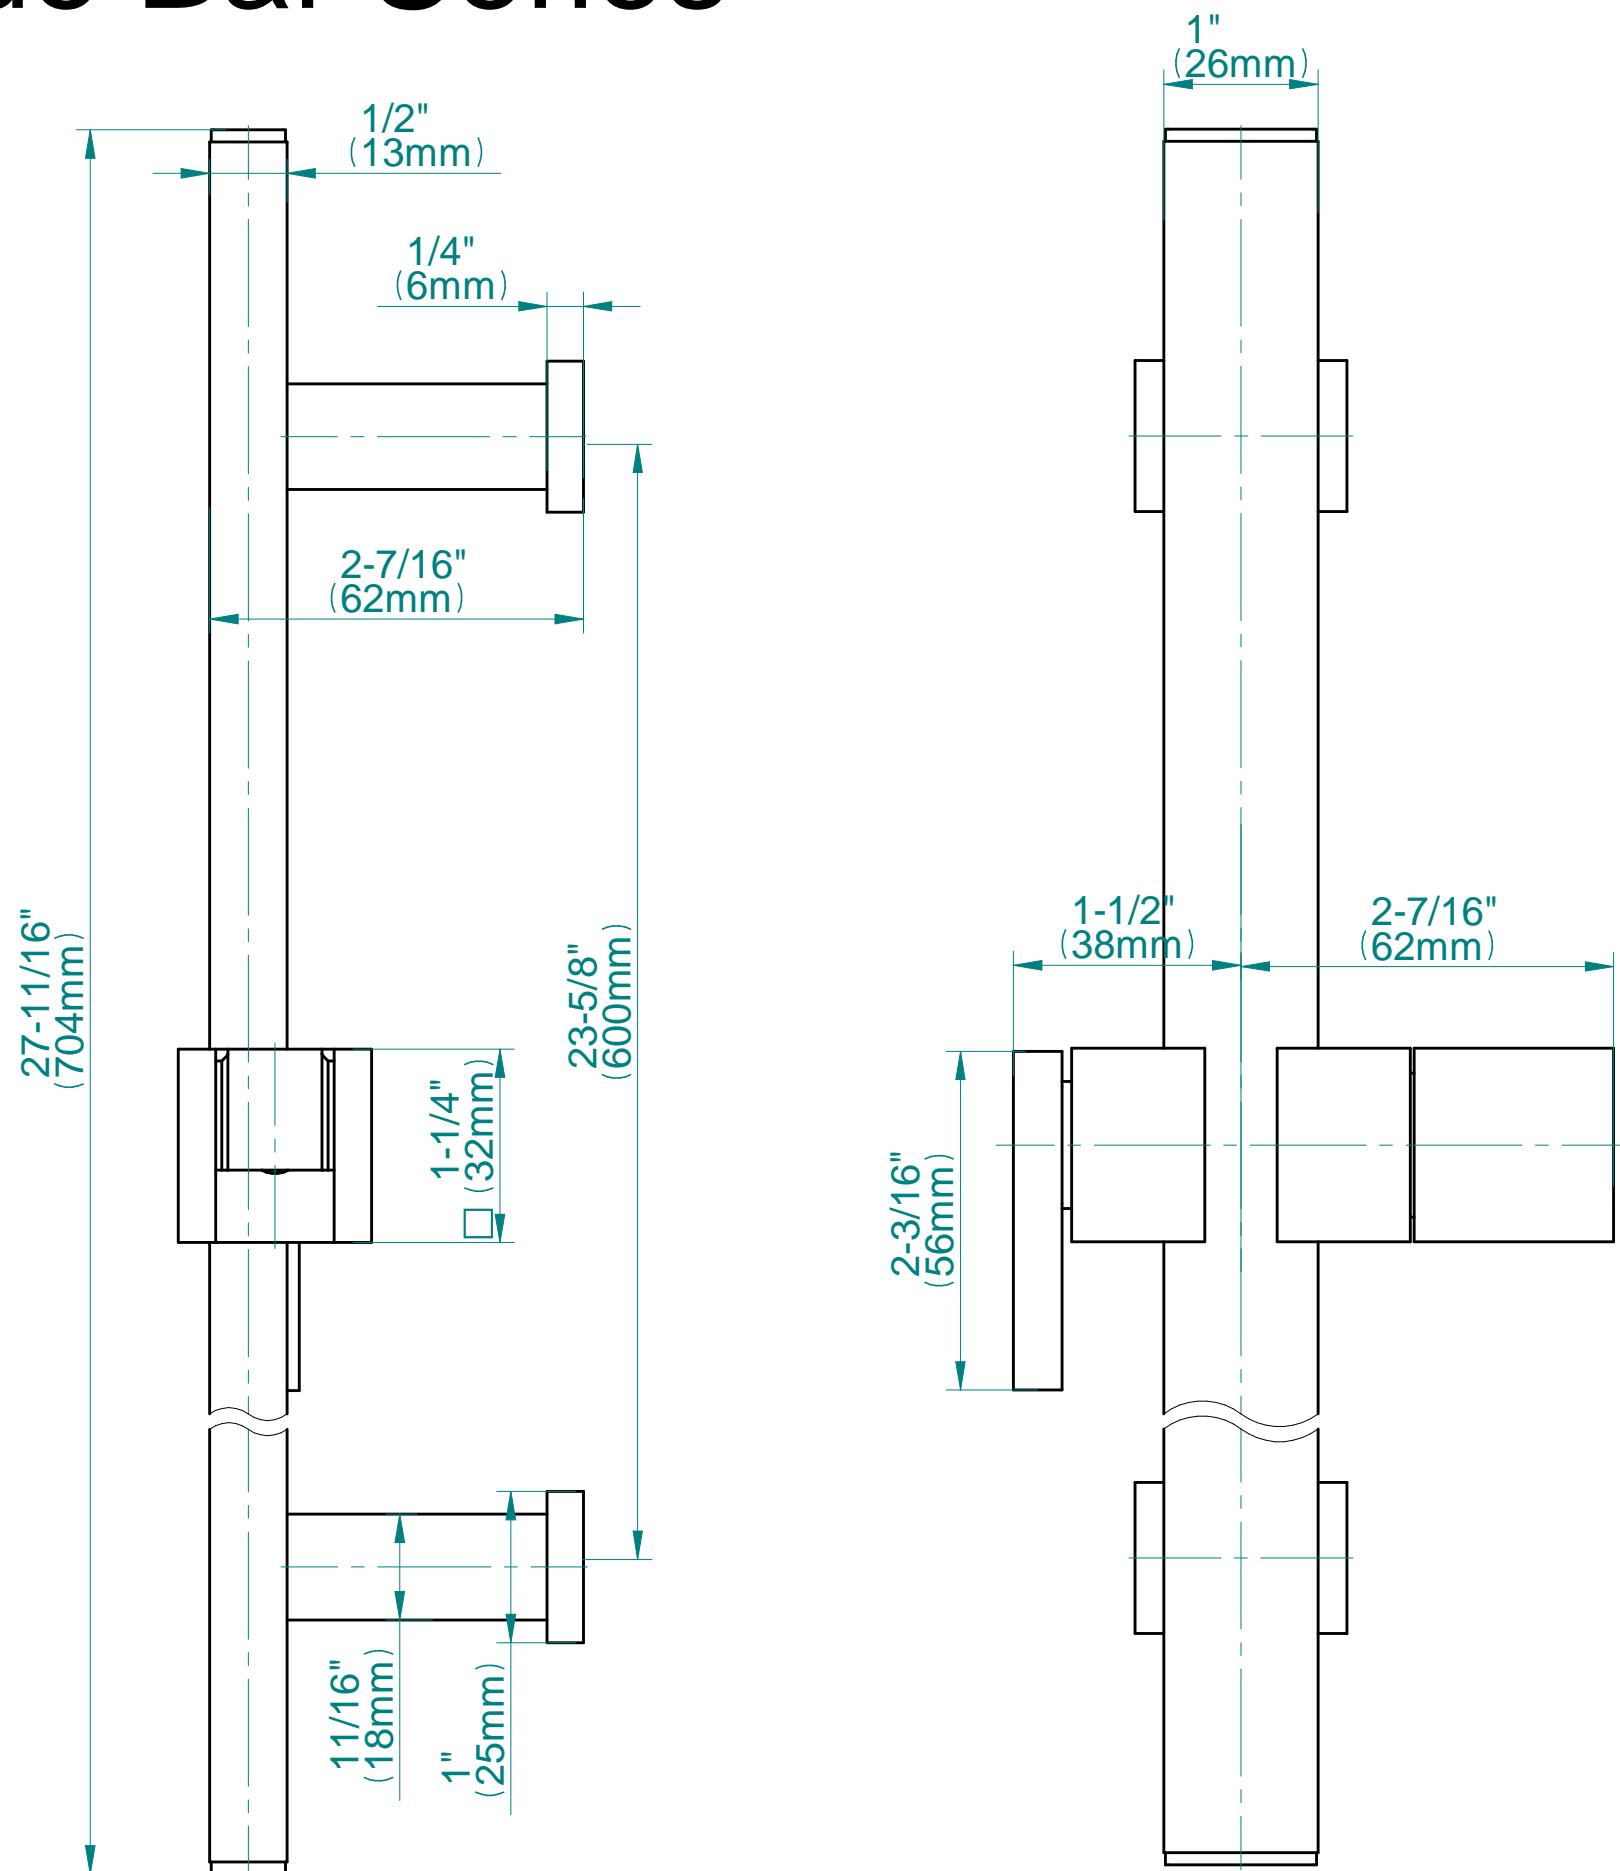

## Slide Bar Series

valid since 2014

SHOWER  
Contemporary Square Wall Supply  
Elbow  
**G-8633**

**GRAFF®**

**Information**

- 1/2" NPT female thread inlet

**Finishes**

24K Gold