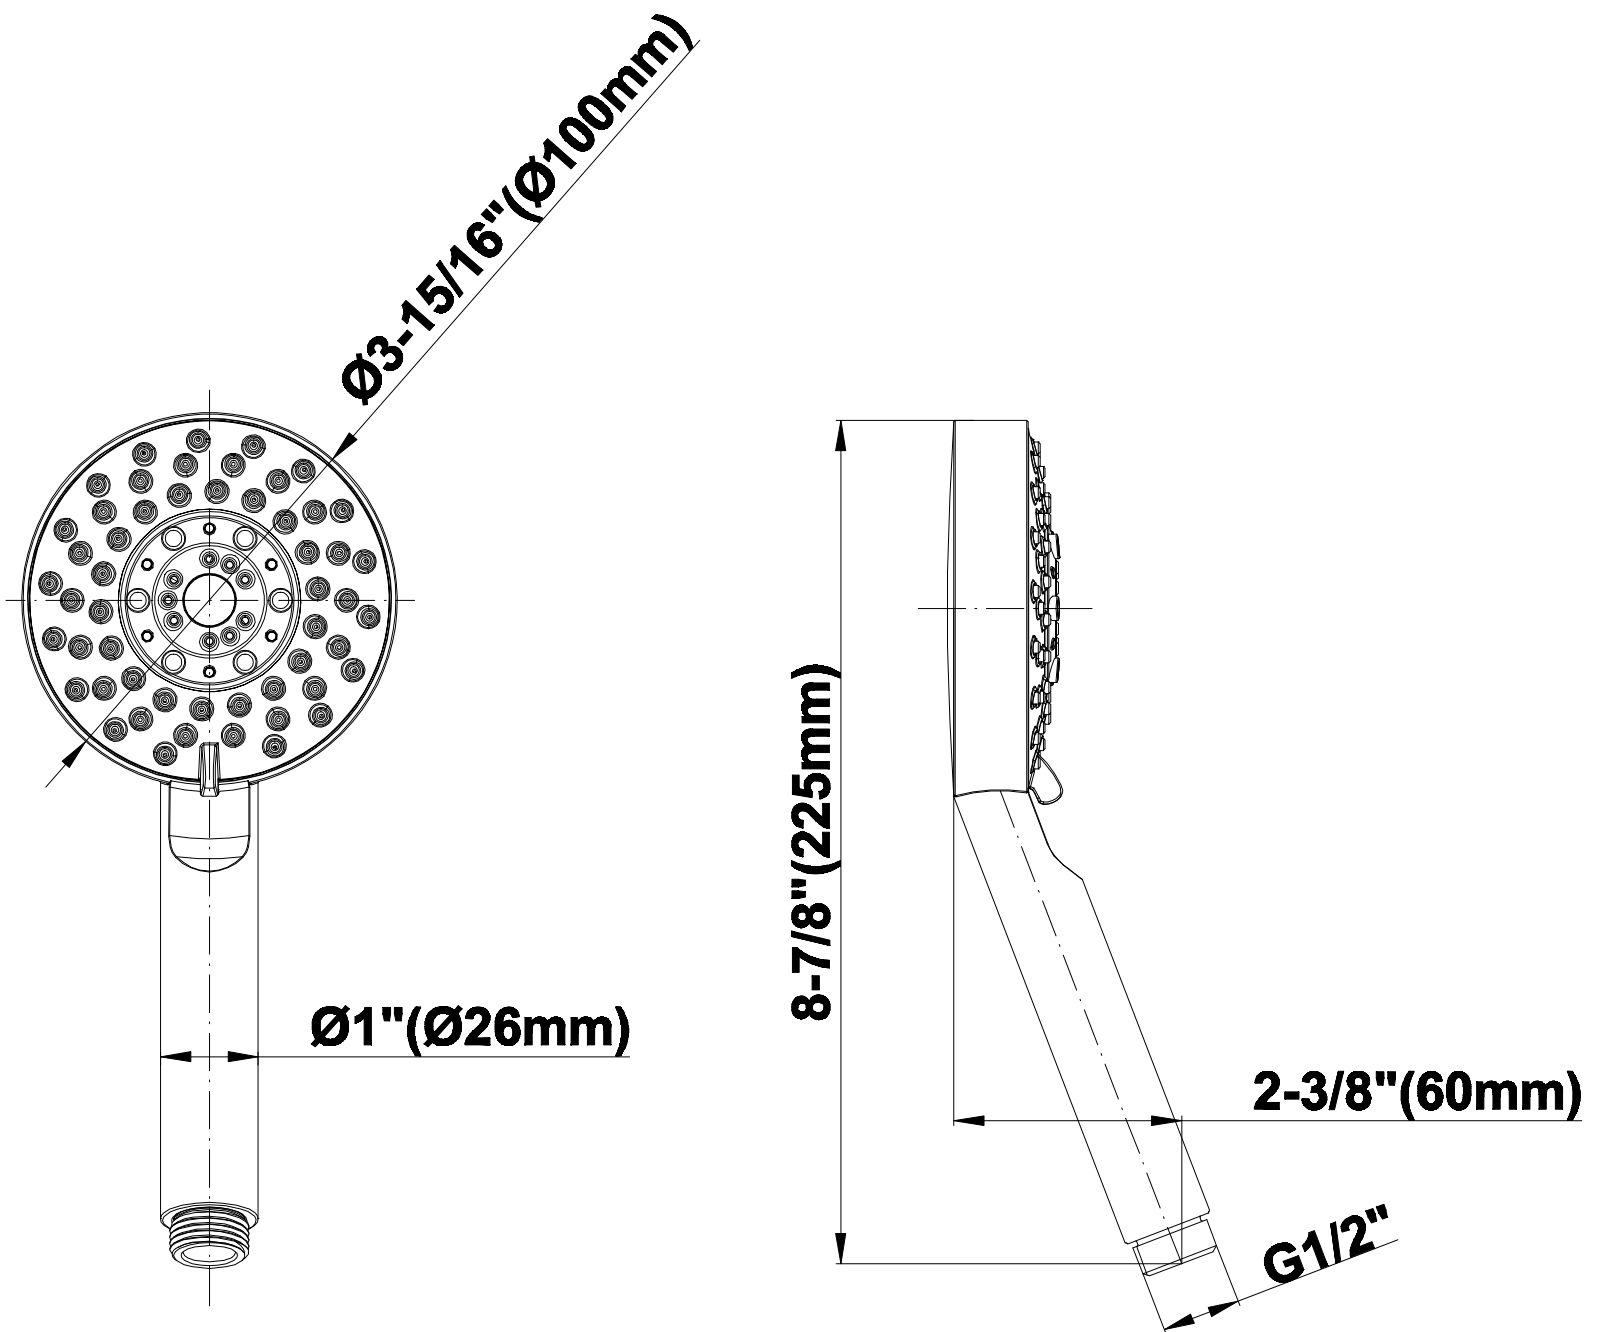

SHOWER
Multi-Function Handshower with
16" Grab Bar
G-9675

GRAFF®

Information

- Multi-function handshower with 16" Harley wall-mounted grab bar
- 59" shower hose
- Includes multi-function handshower - G-8674
- 5 spray patterns: massage, rain/massage, rain, jet/rain and jet
- Adjustable bracket fits all hoses with conical nut
- Includes 1/2" NPT female threaded wall supply elbow
- Includes internal backflow preventer
- Handshower flow rate ≤ 1.5 max gpm
- CALGreen

SHOWER
59" Shower Hose
G-8605

GRAFF[®]

Information

- Brass spiral flexible hose with conical nut

Finishes

Brushed
Nickel

Polished
Chrome

Product Features

SHOWER
Contemporary Multi-function
Handshower
G-8674

GRAFF®

Information

- 5 spray patterns: massage, rain/massage, rain, jet/rain and jet
- Switch between 5 spray patterns
- Shower hose not included
- Handshower flow rate ≤ 1.5 max gpm
- Includes internal backflow preventer
- CALGreen

Finishes

Brushed
Nickel

Polished
Chrome

G-8674

SHOWER
16" Round Grab Bar with
Handshower Holder
G-9562

GRAFF®

Information

- 16" wall-mounted grab bar
- Adjustable bracket fits all hoses with conical nut
- Style complements Harley and MOD+ collections
- ADA