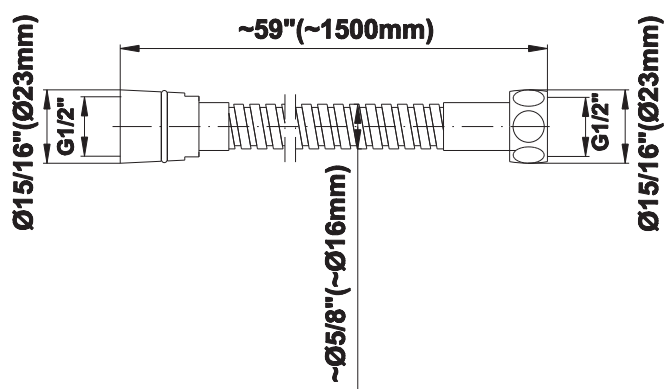

SHOWER
Multi-Function Handshower with
16" Grab Bar
G-9675

GRAFF®

Information

- Multi-function handshower with 16" Harley wall-mounted grab bar
- 59" shower hose
- Includes multi-function handshower - G-8674
- 5 spray patterns: massage, rain/massage, rain, jet/rain and jet
- Adjustable bracket fits all hoses with conical nut
- Includes 1/2" NPT female threaded wall supply elbow
- Includes internal backflow preventer
- Handshower flow rate ≤ 1.5 max gpm
- CALGreen

SHOWER
59" Shower Hose
G-8605

GRAFF[®]

Information

- Brass spiral flexible hose with conical nut

Finishes

Brushed
Nickel

Polished
Chrome

Product Features

* Special order finish- call for availability

SHOWER
Contemporary Round Wall Supply
Elbow
G-8613

GRAFF[®]

Information

- 1/2" NPT female thread inlet

Finishes

Brushed
Nickel

Polished
Chrome

G-8613

Shower Components

Contemporary Round Wall Supply Elbow

Product Features

- 1/2" NPT female thread inlet

Warranty

- Limited lifetime warranty

For complete warranty information go to www.graff-designs.com/en-nam/warranty