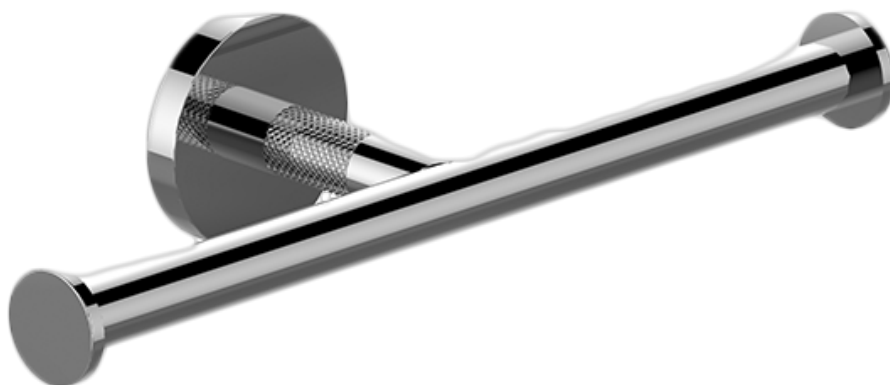

BATHROOM
Double Tissue Holder
G-19207

GRAFF®

Finishes

G-19207

Harley Series