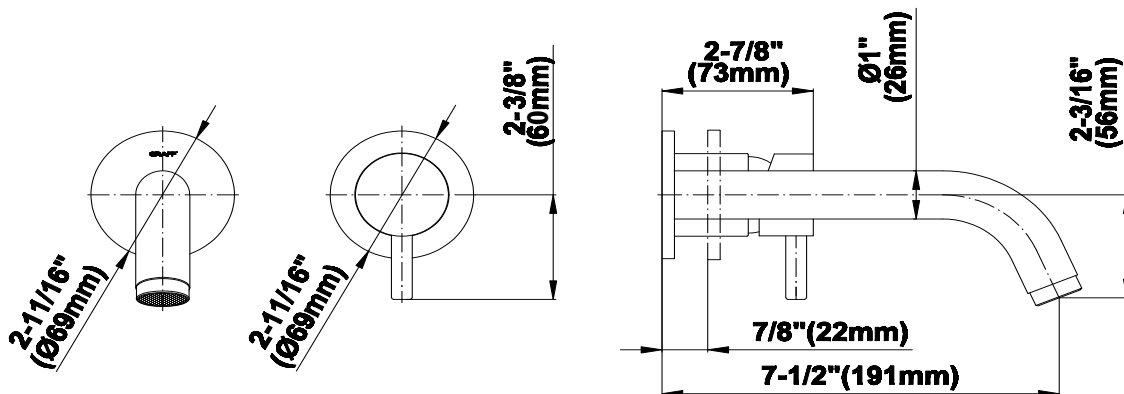

Warranty

- Limited lifetime warranty

For complete warranty information go to <https://www.graff-faucets.com/en/info/faqs>