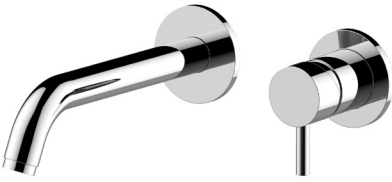

BATHROOM
M.E. Wall-Mounted Lavatory
Faucet w/Single Handle
G-6135-LM41MW

GRAFF®

Information

- Wall-mount spout and handle installation
- Aerated flow rate ≤ 1.2 max gpm
- 7-1/2" spout reach
- Handle may be installed on left or right of spout
- Drain assembly not included
- Optional matching decorative trap G-9970
- Optional extension kit
- ADA
- CALGreen

G-6135-LM41MW

M.E. Collection

Wall-Mounted Lavatory Faucet w/Single Handle

GRAFF®

Product Features

- Wall-mount spout and handle installation
- Aerated flow rate ≤ 1.2 max gpm
- 7-1/2" spout reach
- Drain assembly not included
- Handle may be installed on left or right of spout

Available Finishes

- Polished Chrome
G-6135-LM41MW-PC
- Satin Nickel
G-6135-LM41MW-SN
- Brushed Gold*
G-6135-LM41MW-BAU*

*special order finish - call for availability

Optional Accessories

- Optional matching decorative trap G-9970