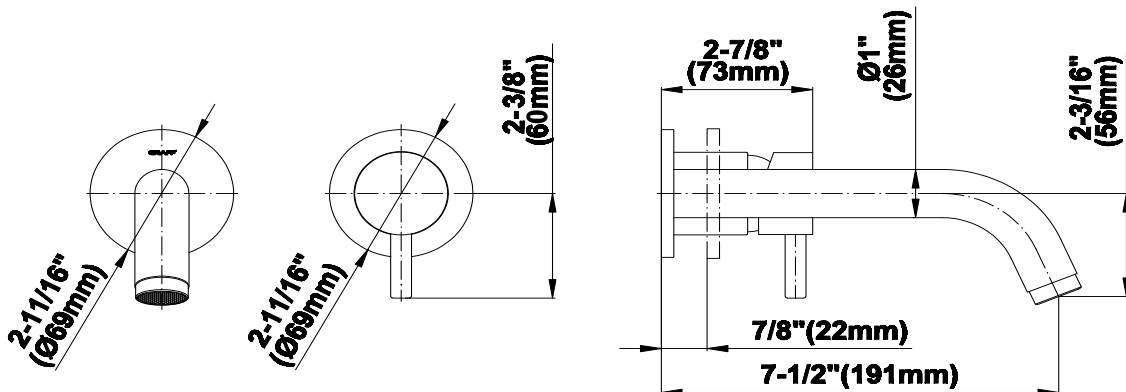

The measurements shown are for reference only. Products and specifications shown are subject to change without notice. Revised 04/2018.

www.graff-designs.com | phone: 800-954-4723