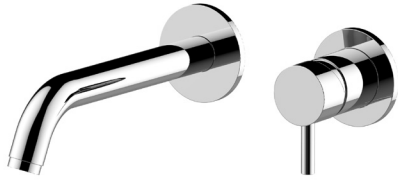

www.graff-designs.com | phone: 800-954-4723

BATHROOM
M.E. Wall-Mounted Lavatory
Faucet w/Single Handle
G-6135-LM41MW

Information

- Wall-mount spout and handle installation
- Aerated flow rate ≤ 1.2 max gpm
- 7-1/2" spout reach
- Handle may be installed on left or right of spout
- Drain assembly not included
- Optional matching decorative trap G-9970
- Optional extension kit
- ADA
- CALGreen

Finishes

Architectural
White

G-6135-LM41MW

M.E. Collection

Wall-Mounted Lavatory Faucet w/Single Handle

GRAFF®

Product Features

- Wall-mount spout and handle installation
- Aerated flow rate ≤ 1.2 max gpm
- 7-1/2" spout reach
- Drain assembly not included
- Handle may be installed on left or right of spout

Available Finishes

- Polished Chrome
G-6135-LM41MW-PC
- Satin Nickel
G-6135-LM41MW-SN
- Brushed Gold*
G-6135-LM41MW-BAU*

*special order finish - call for availability

Optional Accessories

- Optional matching decorative trap G-9970