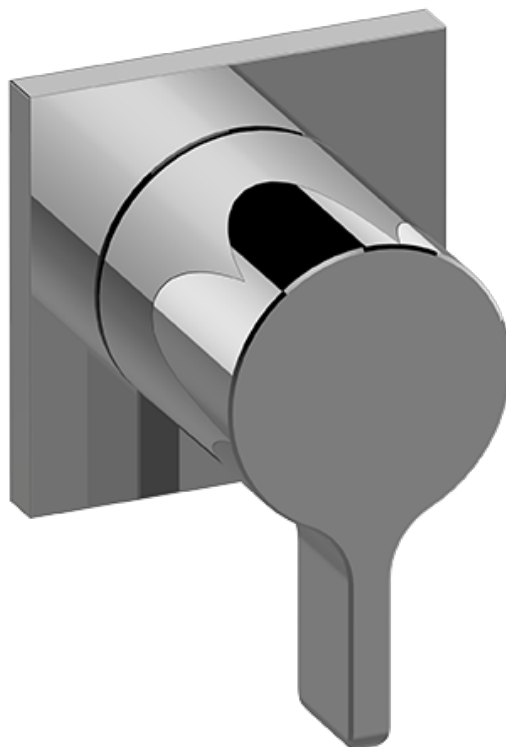

BATHROOM
Square M-Series Stop/Volume
Control Valve Trim with Handle
G-8098-LM46E1-T

GRAFF®

Information

- Single metal handle
- Decorative trim plate
- Use with G-8076 stop/volume control valve with pass-through or G-8077 stop/volume control valve
- To complete package, you must order rough valve