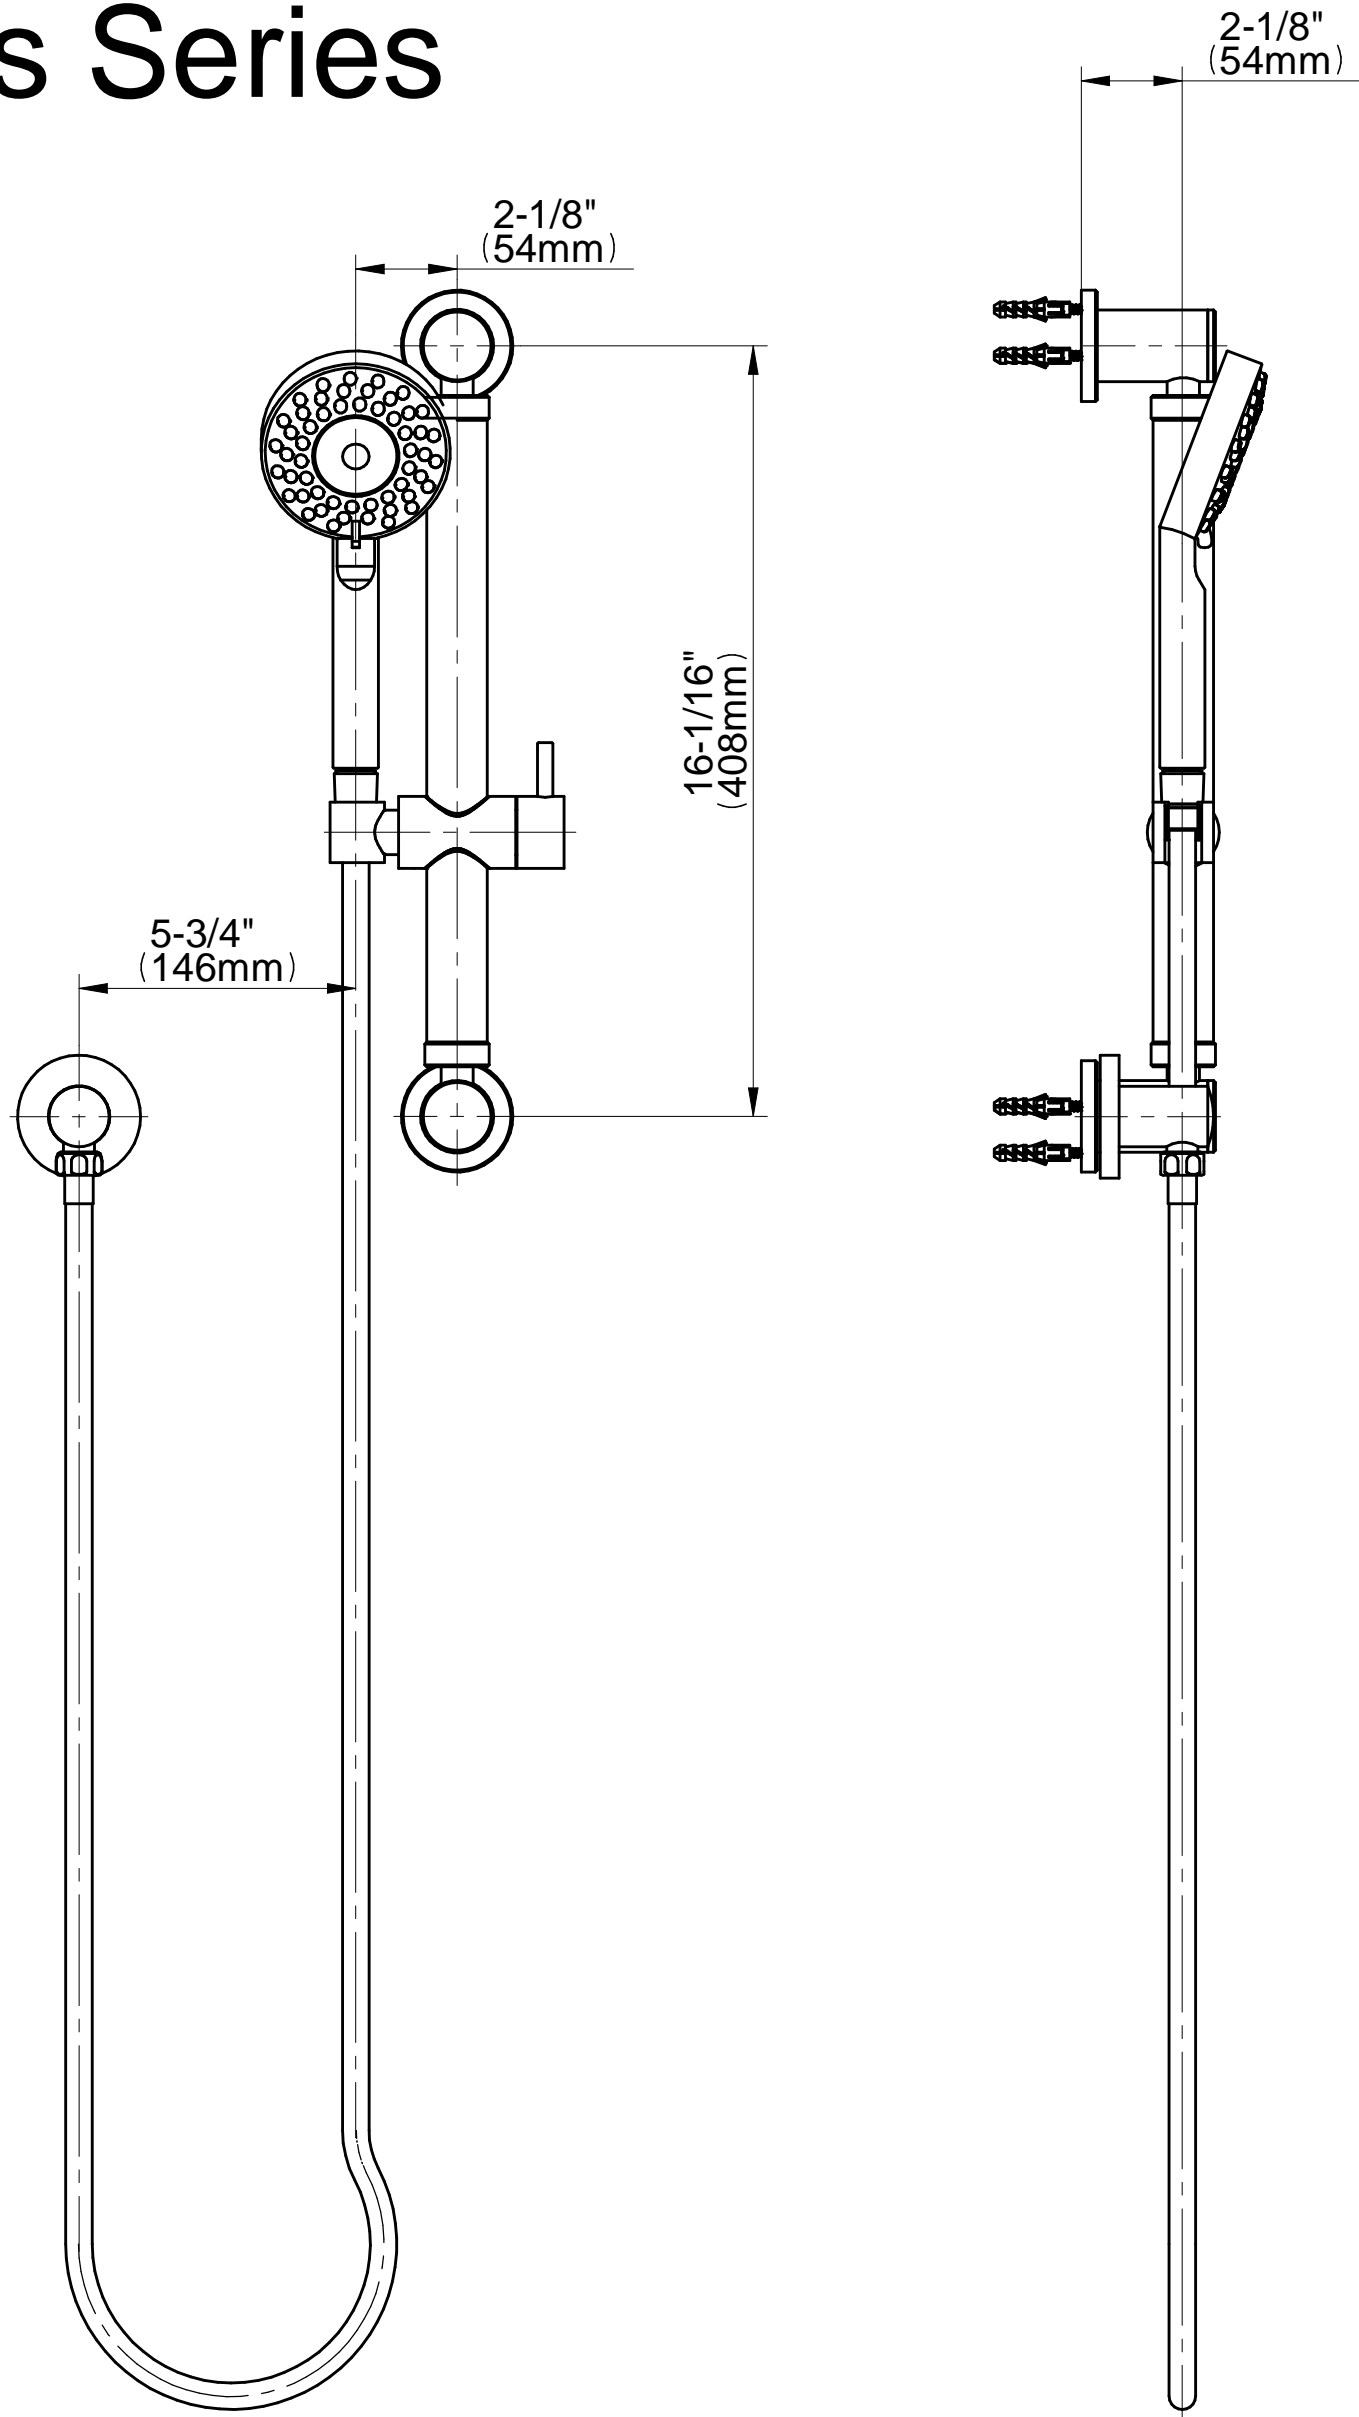

SHOWER
Multi-Function Handshower w/16"
Grab Bar
G-9655

GRAFF®

Information

- Multi-function handshower w/16" wall-mounted grab bar
- 5 spray patterns: massage, rain/massage, rain, jet/rain and jet
- 59" long shower hose and wall supply elbow
- Adjustable bracket fits all hoses with conical nut
- Handshower flow rate ≤ 1.5 max gpm
- Includes internal backflow preventer
- CALGreen

G-9655

Ametis Series

SHOWER
59" Shower Hose
G-8605

GRAFF®

Information

- Brass spiral flexible hose with conical nut

Finishes

Polished
Chrome

* Special order finish- call for availability

SHOWER
Contemporary Round Wall Supply
Elbow
G-8613

GRAFF®

Information

- 1/2" NPT female thread inlet

Finishes

Polished
Chrome

Steelnox®
(Satin Nickel)

G-8613

Shower Components

Contemporary Round Wall Supply Elbow

GRAFF®

Product Features

- 1/2" NPT female thread inlet

Warranty

- Limited lifetime warranty