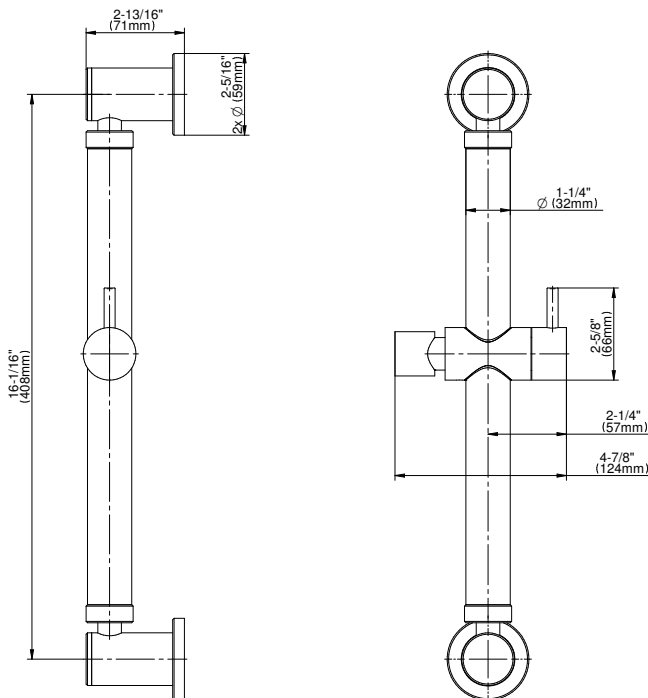

G-9542

16" Round Grab Bar with Handshower Holder

GRAFF®

Product Features

- 16" wall-mounted grab bar
- Adjustable bracket fits all hoses with conical nut

Code Compliance

- ADA

Available Finishes

- Polished Chrome
  G-9542-PC
- Brushed Nickel
  G-9542-BNi
- Unfinished Brushed Brass*
  G-9542-UBB*
- Unfinished Brass*
  G-9542-UB*
- Matte Black*
  G-9542-MBK*
- Architectural Black*
  G-9542-BK*
- Architectural White*
  G-9542-WT*
- Steelnox
  G-9542-SN
- Olive Bronze*
  G-9542-OB*
- Gunmetal*
  G-9542-GM*
- OR'osa*
  G-9542-RG*
- Onyx*
  G-9542-OX*
- Polished Brass*
  G-9542-PB*
- Brushed Brass*
  G-9542-BB*
- Gold*
  G-9542-AU*
- Brushed Gold*
  G-9542-BAU*
- Gun Metal Distressed*
  G-9542-GMD*

* Special order finish- call for availability

Warranty

- Limited lifetime warranty

For complete warranty information go to <https://www.graff-faucets.com/en/info/faqs>

The measurements shown are for reference only. Products and specifications shown are subject to change without notice. Revised 11/2018.

www.graff-designs.com | phone: 800-954-4723