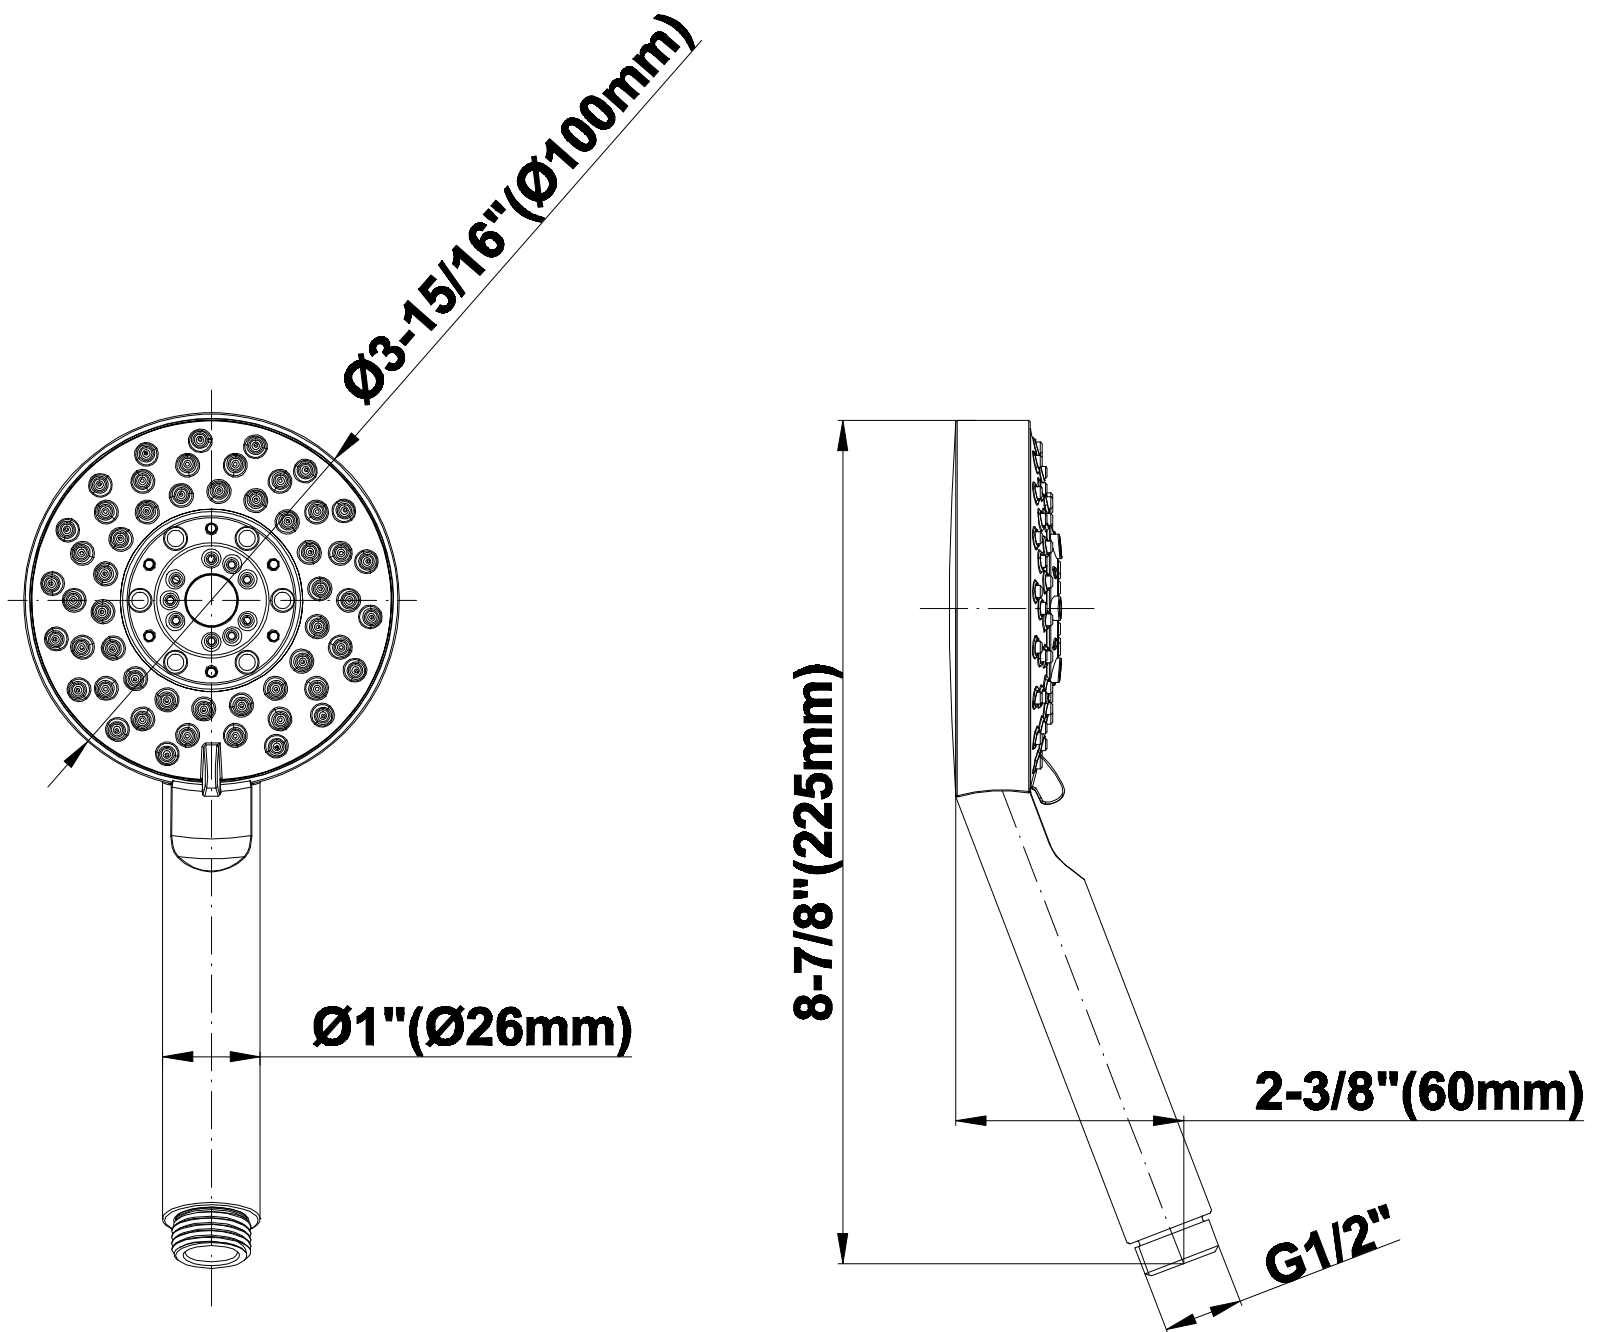

SHOWER
Multi-Function Handshower w/16"
Grab Bar
G-9655

GRAFF®

Information

- Multi-function handshower w/16" wall-mounted grab bar
- 5 spray patterns: massage, rain/massage, rain, jet/rain and jet
- 59" long shower hose and wall supply elbow
- Adjustable bracket fits all hoses with conical nut
- Handshower flow rate ≤ 1.5 max gpm
- Includes internal backflow preventer
- CALGreen

SHOWER
Contemporary Multi-function
Handshower
G-8674

GRAFF®

Information

- 5 spray patterns: massage, rain/massage, rain, jet/rain and jet
- Switch between 5 spray patterns
- Shower hose not included
- Handshower flow rate ≤ 1.5 max gpm
- Includes internal backflow preventer
- CALGreen

Finishes

Polished
Chrome

Steelnox®
(Satin Nickel)

G-8674

SHOWER
16" Round Grab Bar
w/Handshower Holder
G-9542

GRAFF[®]

Information

- 16" wall-mounted grab bar
- Adjustable bracket fits all hoses with conical nut
- ADA

Finishes

Polished
Chrome

Steelnox[®]
(Satin Nickel)

G-9542

16" Round Grab Bar with Handshower Holder

GRAFF®

Product Features

- 16" wall-mounted grab bar
- Adjustable bracket fits all hoses with conical nut