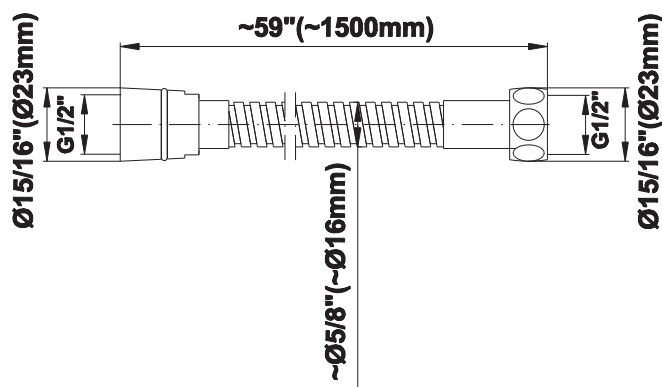

SHOWER
Multi-Function Handshower w/16"
Grab Bar
G-9655

GRAFF®

Information

- Multi-function handshower w/16" wall-mounted grab bar
- 5 spray patterns: massage, rain/massage, rain, jet/rain and jet
- 59" long shower hose and wall supply elbow
- Adjustable bracket fits all hoses with conical nut
- Handshower flow rate ≤ 1.5 max gpm
- Includes internal backflow preventer
- CALGreen

* Special order finish- call for availability

SHOWER
Contemporary Round Wall Supply
Elbow
G-8613

GRAFF®

Information

- 1/2" NPT female thread inlet

Finishes

Polished
Chrome

Steelnox®
(Satin Nickel)

G-8613

Shower Components

Contemporary Round Wall Supply Elbow

GRAFF®

Product Features

- 1/2" NPT female thread inlet

Warranty

- Limited lifetime warranty