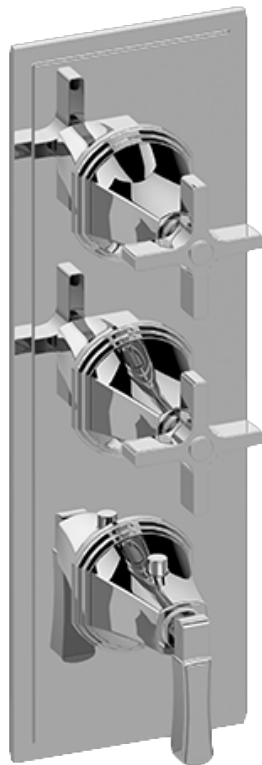

SHOWER
 Finezza UNO Thermostatic 3-Hole
 Trim Plate and Handle
G-8078-1L2C-T

Information

- Three metal handles
- Decorative trim plate
- Use with G-8006 and G-8076 or G-8077 or G-8052 or G-8053 thermostatic rough valves
- To complete package, you must order rough valves
- ADA

Finishes

G-8078-1L2C-T

FINEZZA UNO Series