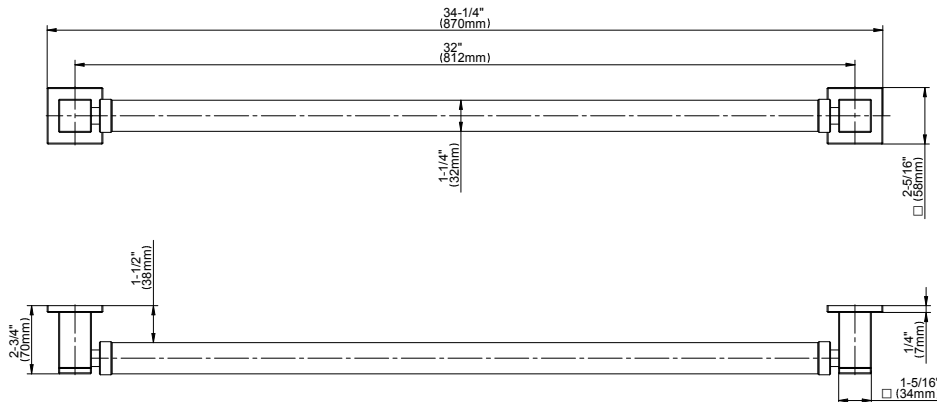

SHOWER
Square 32" Grab Bar
G-9632

Information

- 32" center to center
- 1-1/2" distance from wall to bar
- 1-1/4" diameter
- Solid brass construction
- Mounting hardware included
- ADA compliant when installed properly
- Style options complement contemporary collections

Finishes

G-9632

Incanto Collection
32" Square Grab Bar

GRAFF®

Product Features

- 32" center to center
- 1-1/2" distance from wall to bar
- 1-1/4" diameter
- Solid brass construction
- Mounting hardware included
- ADA compliant when installed per ADA guidelines
- Style complements contemporary collections

The measurements shown are for reference only. Products and specifications shown are subject to change without notice. Revised 5/2018

www.graff-designs.com | phone: 800-954-4723