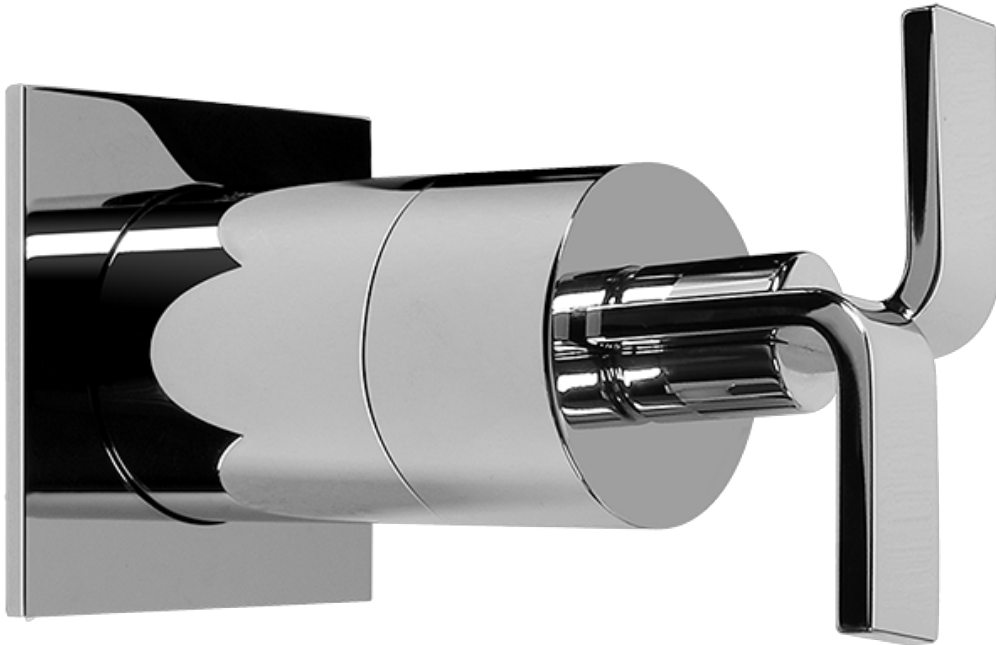

Finishes

Polished
Chrome

Steelnox®
(Satin Nickel)

SHOWER
Immersion SOLID Trim Plate
w/Handle
G-8041-C9S-T

GRAFF®

Information

- Single metal handle
- Decorative trim plate
- Use with G-8000 or G-8005 thermostatic rough valve
- To complete package, you must order rough valve
- ADA

Finishes

Polished
Chrome

Steelnix®
(Satin Nickel)

SHOWER
Immersion SOLID Trim Plate
w/Handle
G-8095-C9S-T

GRAFF®

Information

- Single metal handle
- Decorative trim plate
- Use with G-8070 or G-8075 thermostatic stop/volume control rough valve
- To complete package, you must order rough valve
- ADA

Finishes

Polished
Chrome

Steelnox®
(Satin Nickel)

G-8095

SHOWER
Square Flush Mount Body Spray
w/ Solid Brass Swivel Head
G-8497

GRAFF[®]

Information

- 12 no-clog, easy-clean silicon jets
- Metal ball-joint allows for 18° angle adjustment of body spray
- Brass wall escutcheon and flush-mounted trim
- 1/2" NPT female thread inlet
- Body spray flow rate ≤ 1.5 max gpm

Finishes

Polished
Chrome

Steelnox[®]
(Satin Nickel)

G-8497

Shower Components

Contemporary Flush-Mount Body Spray with Solid Brass Swivel Head

Product Features

- 12 no-clog, easy-clean silicone jets
- Metal ball-joint allows for 18° angle adjustment of body spray
- Brass wall escutcheon and Flush-mounted trim
- 1/2" NPT female thread inlet
- Body spray flow rate ≤ 1.5 max gpm