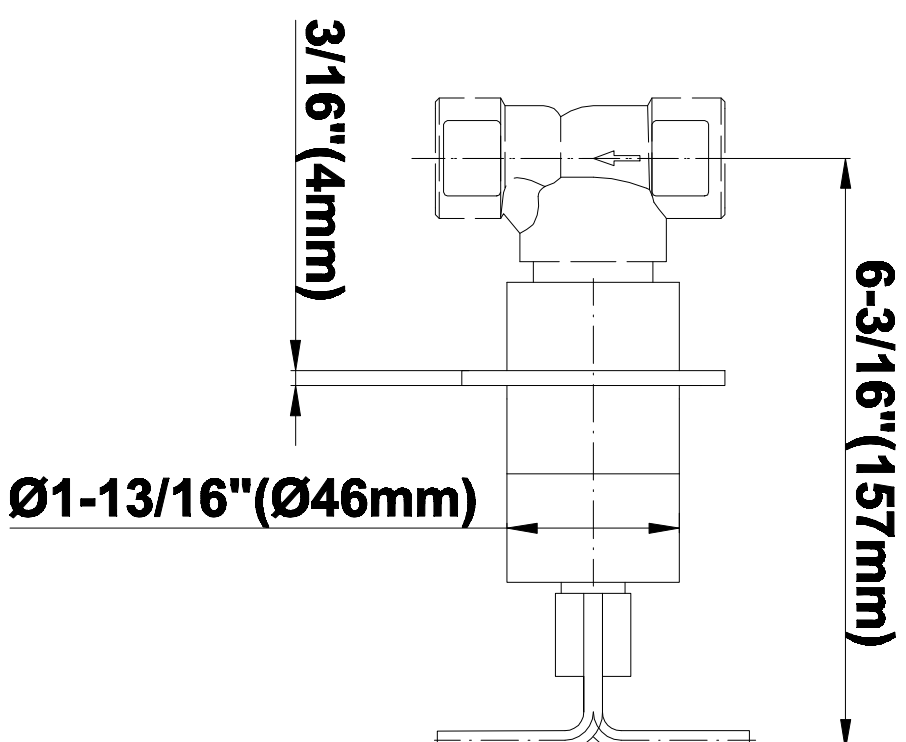

SHOWER
Rough
G-8005

GRAFF®

Information

- 18.4 gpm @ 60 psi
- 3/4" universal inlets/outlets with female threads
- Built-in service stops
- Complete serviceability from front of all units
- Supplied with protective plastic cover
- Thermostatic valve uses a paraffin wax cartridge

Finishes

Polished
Chrome

Steelnox®
(Satin Nickel)

G-8095

SHOWER
Square Flush Mount Body Spray
w/ Solid Brass Swivel Head
G-8497

GRAFF[®]

Information

- 12 no-clog, easy-clean silicon jets
- Metal ball-joint allows for 18° angle adjustment of body spray
- Brass wall escutcheon and flush-mounted trim
- 1/2" NPT female thread inlet
- Body spray flow rate ≤ 1.5 max gpm

Finishes

Polished
Chrome

Steelnox[®]
(Satin Nickel)

G-8497

Shower Components

Contemporary Flush-Mount Body Spray with Solid Brass Swivel Head

Product Features

- 12 no-clog, easy-clean silicone jets
- Metal ball-joint allows for 18° angle adjustment of body spray
- Brass wall escutcheon and Flush-mounted trim
- 1/2" NPT female thread inlet
- Body spray flow rate ≤ 1.5 max gpm