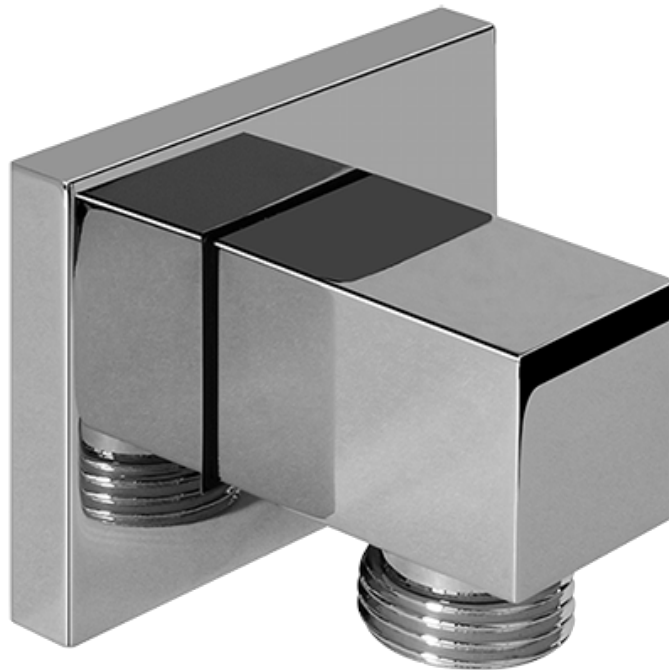

Finishes

Polished
Chrome

Steelnox[®]
(Satin Nickel)

G-8497

Shower Components

Contemporary Flush-Mount Body Spray with Solid Brass Swivel Head

Product Features

- 12 no-clog, easy-clean silicone jets
- Metal ball-joint allows for 18° angle adjustment of body spray
- Brass wall escutcheon and Flush-mounted trim
- 1/2" NPT female thread inlet
- Body spray flow rate ≤ 1.5 max gpm

* Special order finish- call for availability

SHOWER
Contemporary Square Wall
Bracket for Handshower
G-8632

GRAFF®

Information

- Solid brass construction

Finishes

Polished
Chrome

Steelinox®
(Satin Nickel)

G-8632

Contemporary Square Wall Bracket for Handshower

Product Features

- Solid brass construction

Available Finishes

- Polished Chrome
G-8632-PC
- Steelnox[®]
G-8632-SN

Warranty

- Limited lifetime warranty

www.graff-faucets.com | phone: 800-954-4723

SHOWER
Contemporary Square Wall Supply
Elbow
G-8633

GRAFF[®]

Information

- 1/2" NPT female thread inlet

Finishes

Polished
Chrome

Steelnox[®]
(Satin Nickel)