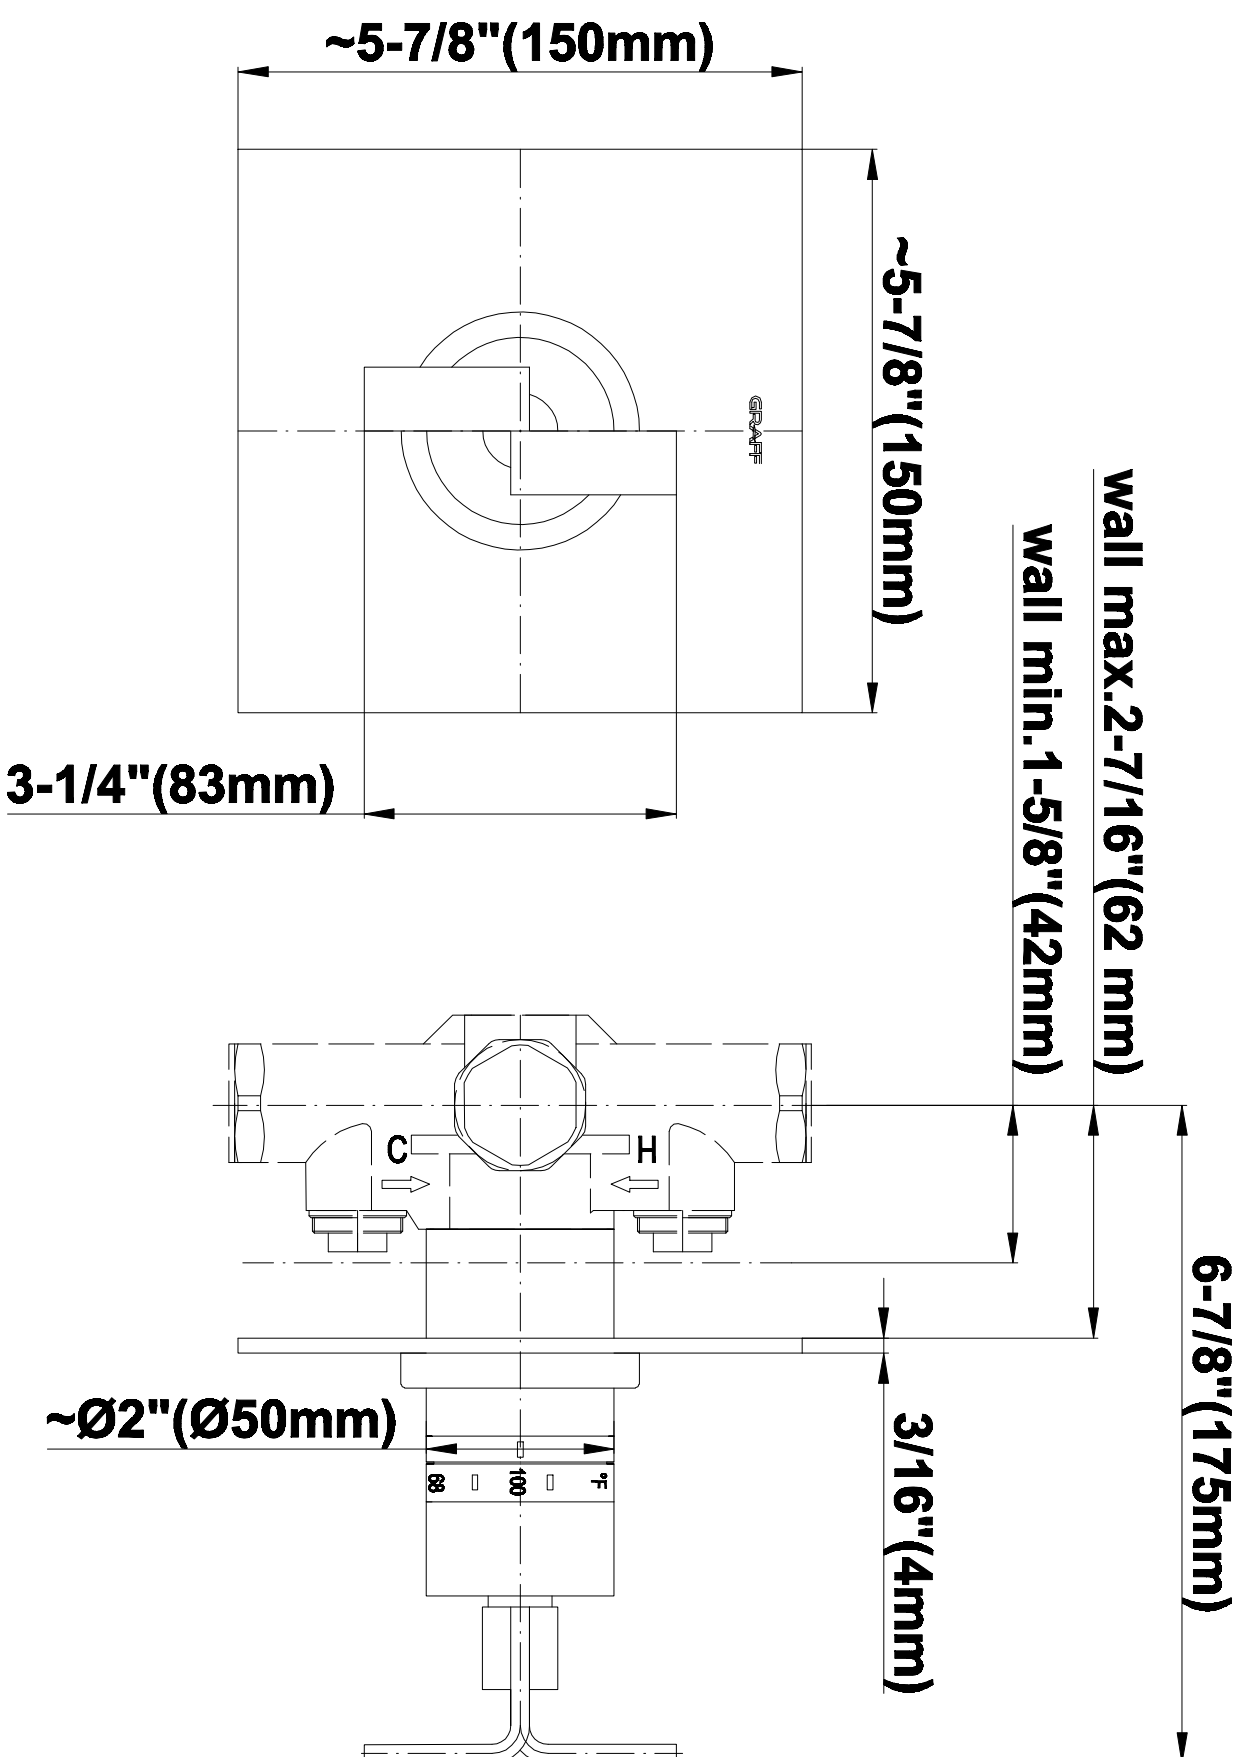

SHOWER
Luna Thermostatic Shower Set w/
Body Sprays & Handshower
(Rough & Trim)
GF1.120A-C9S

GRAFF[®]

Information

- Thermostatic showerhead flow rate ≤ 1.8 max gpm
- Handshower flow rate ≤ 1.5 max gpm
- Body spray flow rate ≤ 1.5 max gpm
- Contemporary square showerhead w/body sprays and handshower flow rate 10.2 gpm @ 60 psi

SHOWER
Rough
G-8005

GRAFF®

Information

- 18.4 gpm @ 60 psi
- 3/4" universal inlets/outlets with female threads
- Built-in service stops
- Complete serviceability from front of all units
- Supplied with protective plastic cover
- Thermostatic valve uses a paraffin wax cartridge

Finishes

Polished
Chrome

Steelnox®
(Satin Nickel)

G-8041

SHOWER
Rough
G-8075

GRAFF®

Information

- 3/4" universal inlets/outlets with female threads
- Supplied with protective plastic cover