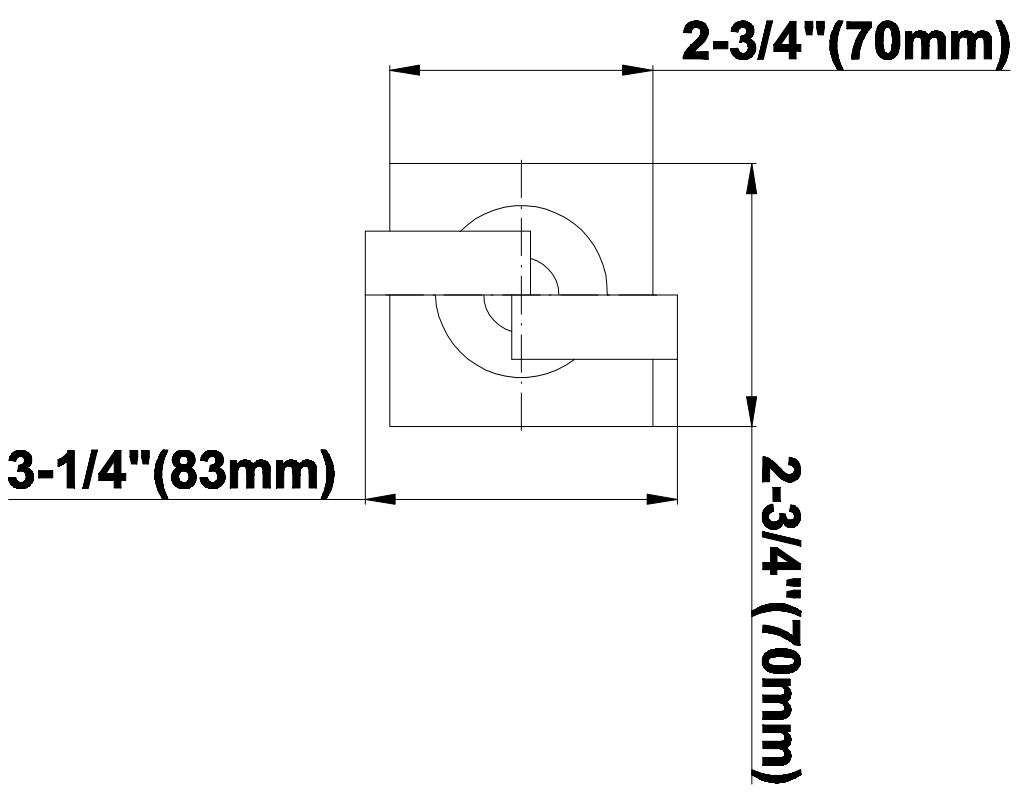

Finishes

Polished
Chrome

Steelnox®
(Satin Nickel)

G-8095

SHOWER
Square Flush Mount Body Spray
w/ Solid Brass Swivel Head
G-8497

GRAFF[®]

Information

- 12 no-clog, easy-clean silicon jets
- Metal ball-joint allows for 18° angle adjustment of body spray
- Brass wall escutcheon and flush-mounted trim
- 1/2" NPT female thread inlet
- Body spray flow rate ≤ 1.5 max gpm

Finishes

Polished
Chrome

Steelnox[®]
(Satin Nickel)

G-8497

Shower Components

Contemporary Flush-Mount Body Spray with Solid Brass Swivel Head

Product Features

- 12 no-clog, easy-clean silicone jets
- Metal ball-joint allows for 18° angle adjustment of body spray
- Brass wall escutcheon and Flush-mounted trim
- 1/2" NPT female thread inlet
- Body spray flow rate ≤ 1.5 max gpm