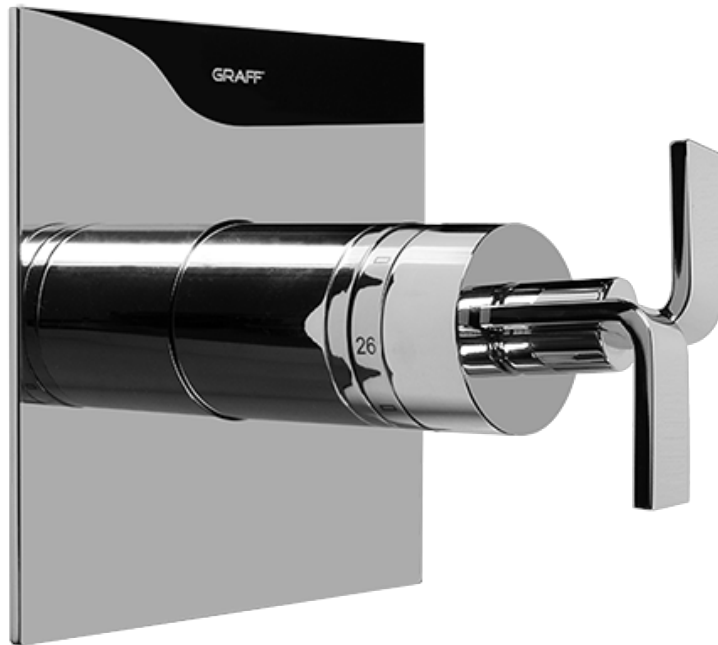

SHOWER
Rough
G-8005

GRAFF®

Information

- 18.4 gpm @ 60 psi
- 3/4" universal inlets/outlets with female threads
- Built-in service stops
- Complete serviceability from front of all units
- Supplied with protective plastic cover
- Thermostatic valve uses a paraffin wax cartridge

Finishes

Polished
Chrome

Steelnox®
(Satin Nickel)

SHOWER
Immersion SOLID Trim Plate
w/Handle
G-8041-C9S-T

GRAFF®

Information

- Single metal handle
- Decorative trim plate
- Use with G-8000 or G-8005 thermostatic rough valve
- To complete package, you must order rough valve
- ADA

Finishes

Polished
Chrome

Steelnix®
(Satin Nickel)

SHOWER
Immersion SOLID Trim Plate
w/Handle
G-8095-C9S-T

GRAFF®

Information

- Single metal handle
- Decorative trim plate
- Use with G-8070 or G-8075 thermostatic stop/volume control rough valve
- To complete package, you must order rough valve
- ADA

Finishes

Polished
Chrome

Steelnox[®]
(Satin Nickel)

G-8497

Shower Components

Contemporary Flush-Mount Body Spray with Solid Brass Swivel Head

Product Features

- 12 no-clog, easy-clean silicone jets
- Metal ball-joint allows for 18° angle adjustment of body spray
- Brass wall escutcheon and Flush-mounted trim
- 1/2" NPT female thread inlet
- Body spray flow rate ≤ 1.5 max gpm