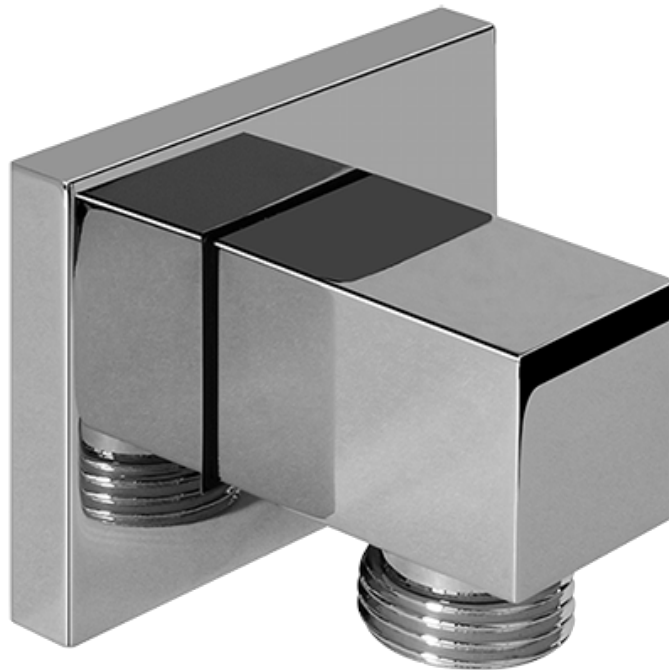

SHOWER
59" Shower Hose
G-8605

GRAFF®

Information

- Brass spiral flexible hose with conical nut

Finishes

Polished
Chrome

Steelnox®
(Satin Nickel)

Product Features

* Special order finish- call for availability

SHOWER
Contemporary Square Wall
Bracket for Handshower
G-8632

GRAFF®

Information

- Solid brass construction

Finishes

Polished
Chrome

Steelnox®
(Satin Nickel)

G-8632

Contemporary Square Wall Bracket for Handshower

Product Features

- Solid brass construction

Available Finishes

- Polished Chrome
G-8632-PC
- Steelnox[®]
G-8632-SN

Warranty

- Limited lifetime warranty

www.graff-faucets.com | phone: 800-954-4723

SHOWER
Contemporary Square Wall Supply
Elbow
G-8633

GRAFF®

Information

- 1/2" NPT female thread inlet

Finishes

Polished
Chrome

Steelinox®
(Satin Nickel)