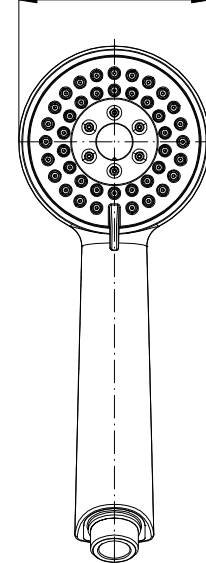

SHOWER
Square Thermostatic Ski Shower
Set w/Handshowers (Rough &
Trim)
GE2.030A-LM31S

GRAFF®

Information

- 3/4" Thermostatic Valve
- Showerhead with no-clog, easy-clean spray nozzles
- Handshower Set w/Wall Bracket and Multi-function Handshower
- Optional Extension Kit Available
- Flow Rates: showerhead ≤ 2.5 max gpm, handshower ≤ 1.5 max gpm

SHOWER
59" Shower Hose
G-8605

GRAFF®

Information

- Brass spiral flexible hose with conical nut

Finishes

Polished
Chrome

Steelnox®
(Satin Nickel)

Product Features

* Special order finish- call for availability

SHOWER
Contemporary Square Wall
Bracket for Handshower
G-8632

GRAFF®

Information

- Solid brass construction

Finishes

Polished
Chrome

Steelnox®
(Satin Nickel)

Available Finishes

- Polished Chrome G-8664-PC
- Steelnox® G-8664-SN

Warranty

- Limited lifetime warranty

For complete warranty information go to <http://www.graff-faucets.com/en/info/faqs>

Ø3-5/15" (Ø84mm)