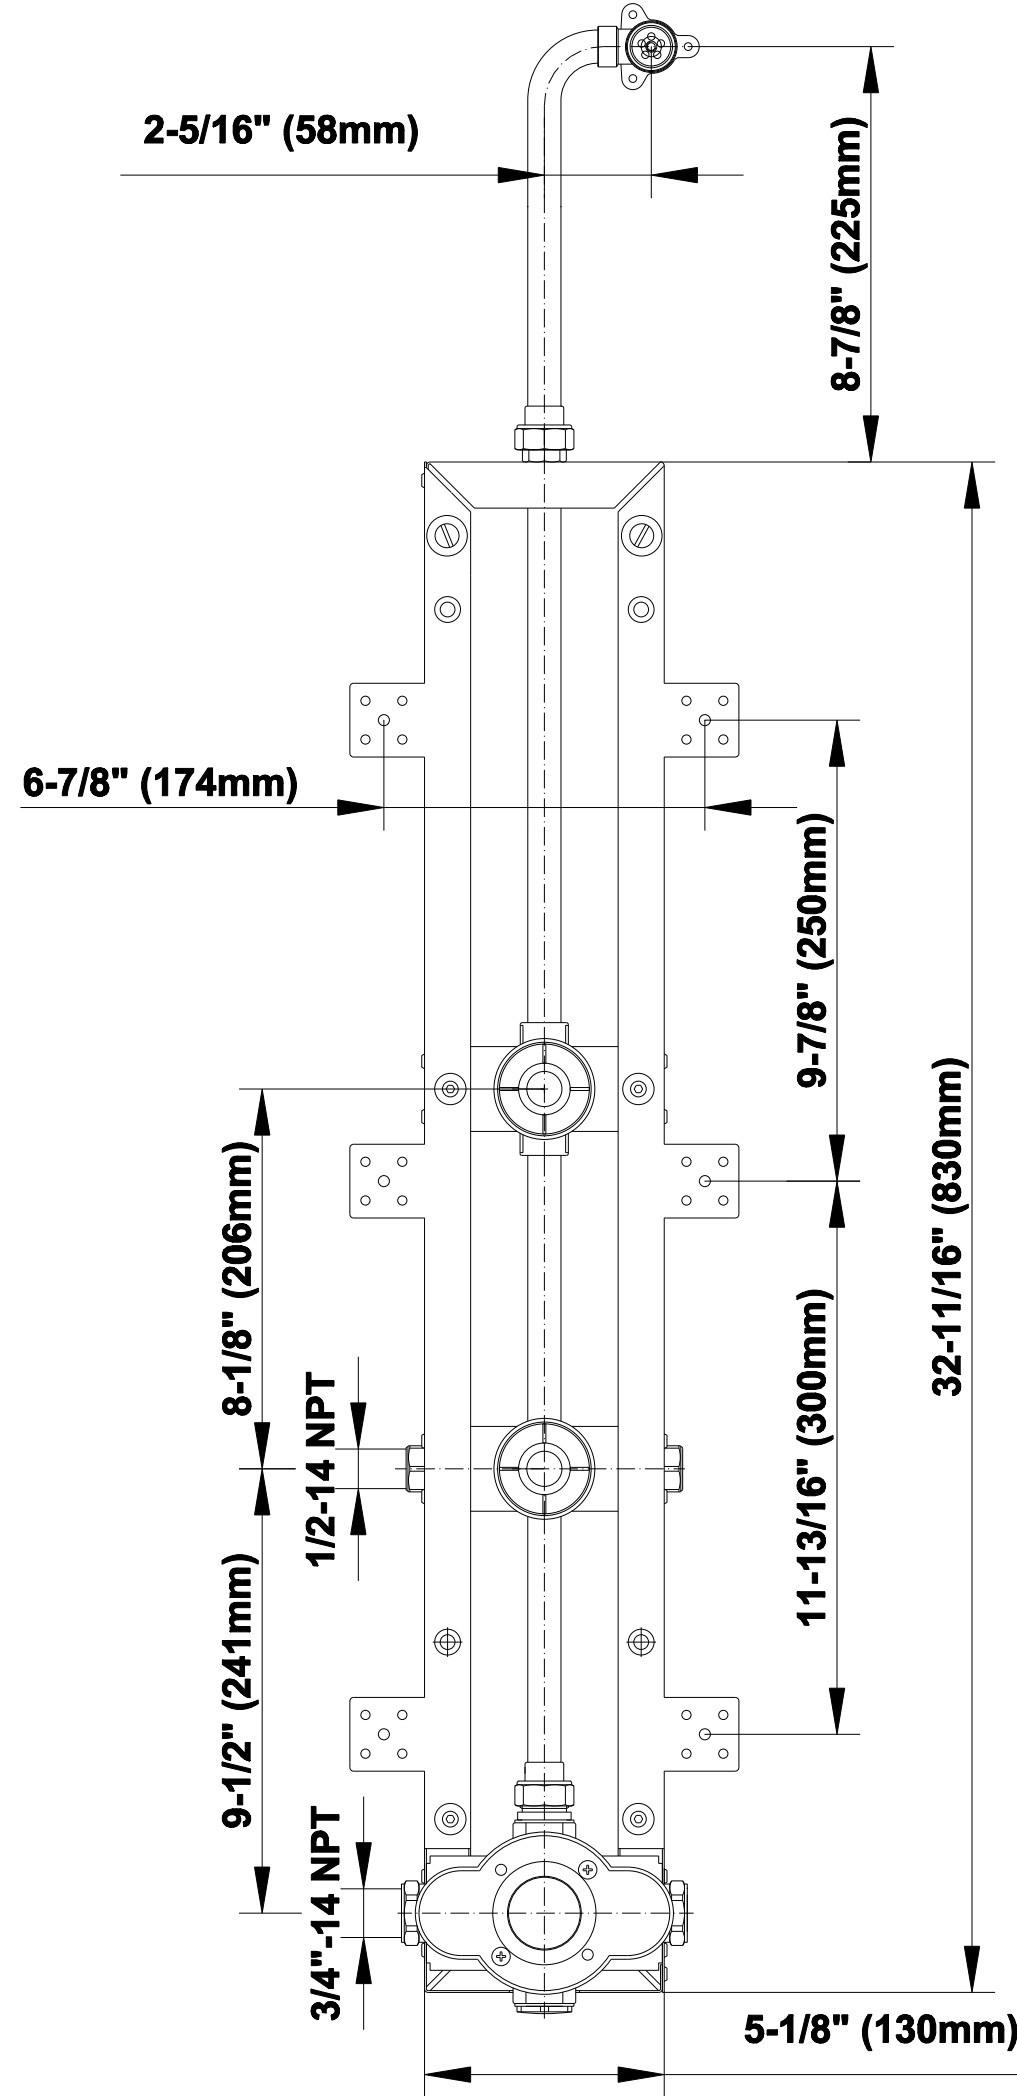

SHOWER
Square Thermostatic Ski Shower
Set w/Handshowers (Rough &
Trim)
GE2.030A-LM31S

GRAFF®

Information

- 3/4" Thermostatic Valve
- Showerhead with no-clog, easy-clean spray nozzles
- Handshower Set w/Wall Bracket and Multi-function Handshower
- Optional Extension Kit Available
- Flow Rates: showerhead ≤ 2.5 max gpm, handshower ≤ 1.5 max gpm

SHOWER
59" Shower Hose
G-8605

GRAFF®

Information

- Brass spiral flexible hose with conical nut

Finishes

Polished
Chrome

Steelnox®
(Satin Nickel)

Product Features

www.graff-faucets.com | phone: 800-954-4723

SHOWER
Contemporary Square Wall Supply
Elbow
G-8633

GRAFF®

Information

- 1/2" NPT female thread inlet

Finishes

Polished
Chrome

Steelinox®
(Satin Nickel)

SHOWER
Rough Ski Shower
G-8805

GRAFF®

Information

- Complete rough box includes 1 thermostatic and 2 Stop/Volume Control Valves

Finishes

Polished
Chrome

Steelnox®
(Satin Nickel)

Complete Rough Box G-8805