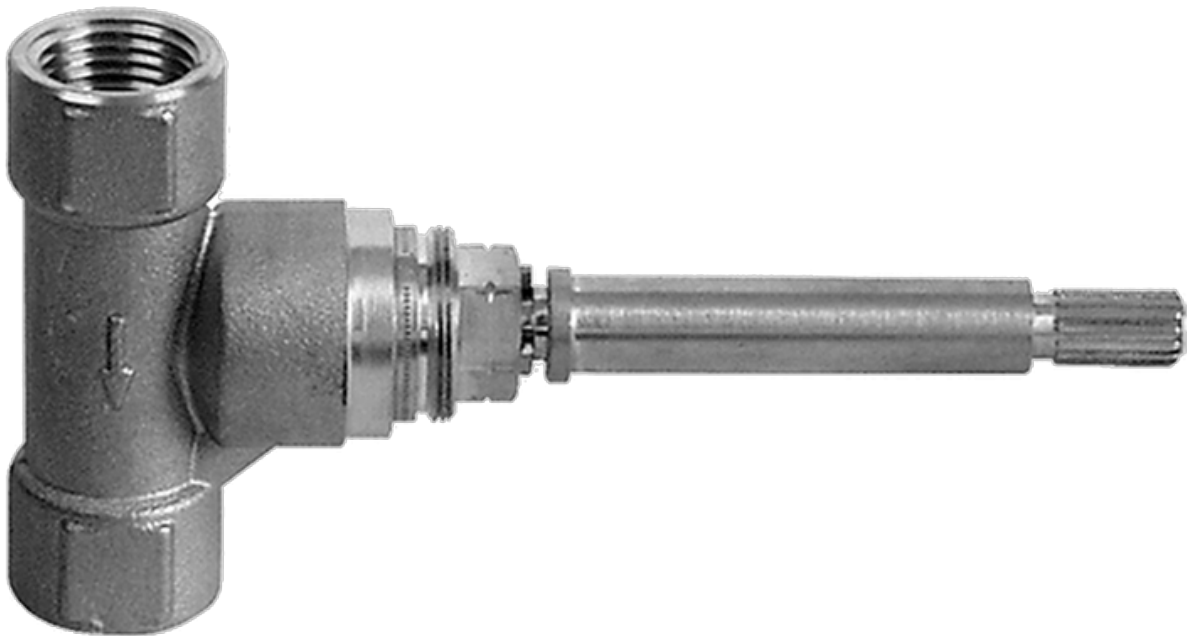

SHOWER
Round Thermostatic Ski Shower
Set w/Body Sprays & Handspray
(Rough & Trim)
GD1.130A-LM42S

GRAFF®

Information

- 3/4" Thermostatic Valve
- Showerhead with no-clog, easy-clean spray nozzle
- Swivel Body Sprays (4 pieces)
- Handshower Set w/Wall Bracket and Multi-function Handshower
- Stop/Volume Control Valve (3 pieces)
- Optional Extension Kit Available
- Flow Rates: showerhead ≤ 2.5 max gpm, handshower ≤ 1.5 max gpm

SHOWER
Rough
G-8070

GRAFF®

Information

- 1/2" universal inlets/outlets with female threads
- Supplied with protective plastic cover

Finishes

Polished
Chrome

Steelnix®
(Satin Nickel)

G-8070

1/2" Concealed Stop/Volume Control Rough Valve

Product Features

- 6.85 gpm @ 60 psi
- 1/2" universal inlets/outlets with female threads
- Supplied with protective plastic cover

Warranty

- Limited lifetime warranty

Finishes

Polished
Chrome

Steelnox®
(Satin Nickel)

G-8495

Shower Components

Contemporary Flush-Mount Body Spray with Solid Brass Swivel Head

Product Features

- 12 no-clog, easy-clean silicone jets
- Metal ball-joint allows for 18° angle adjustment of body spray
- Brass wall escutcheon and flush-mounted trim
- 1/2" NPT female thread inlet
- Body spray flow rate ≤ 1.5 max gpm