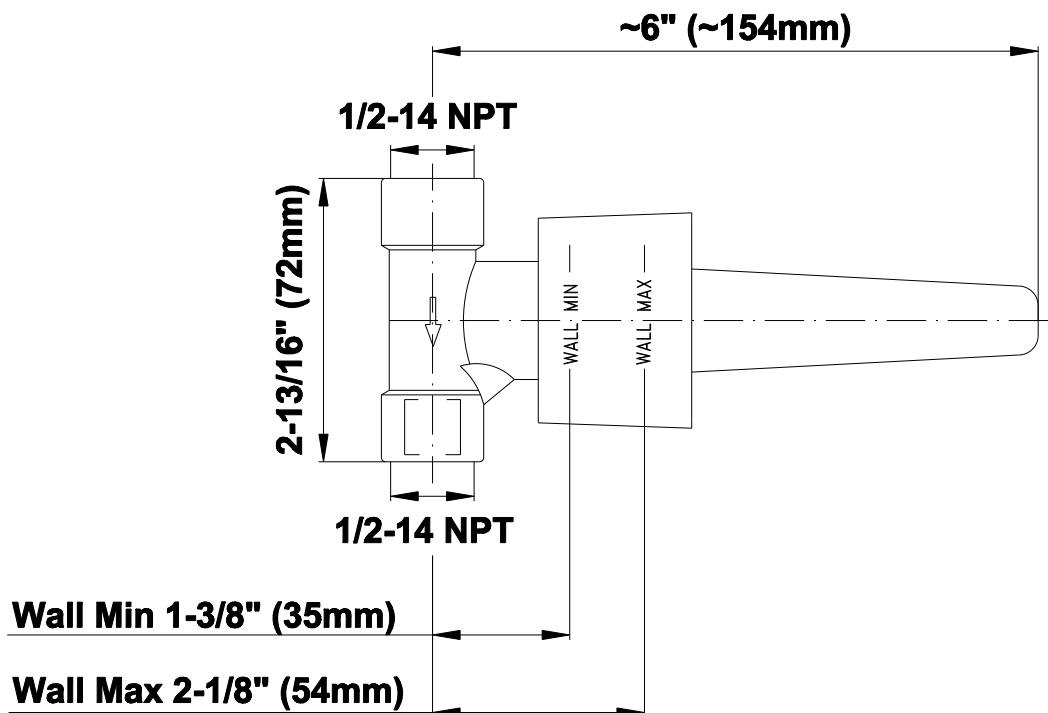

The measurements shown are for reference only. Products and specifications shown are subject to change without notice. Revised 09/2015.

www.graff-faucets.com | phone: 800-954-4723