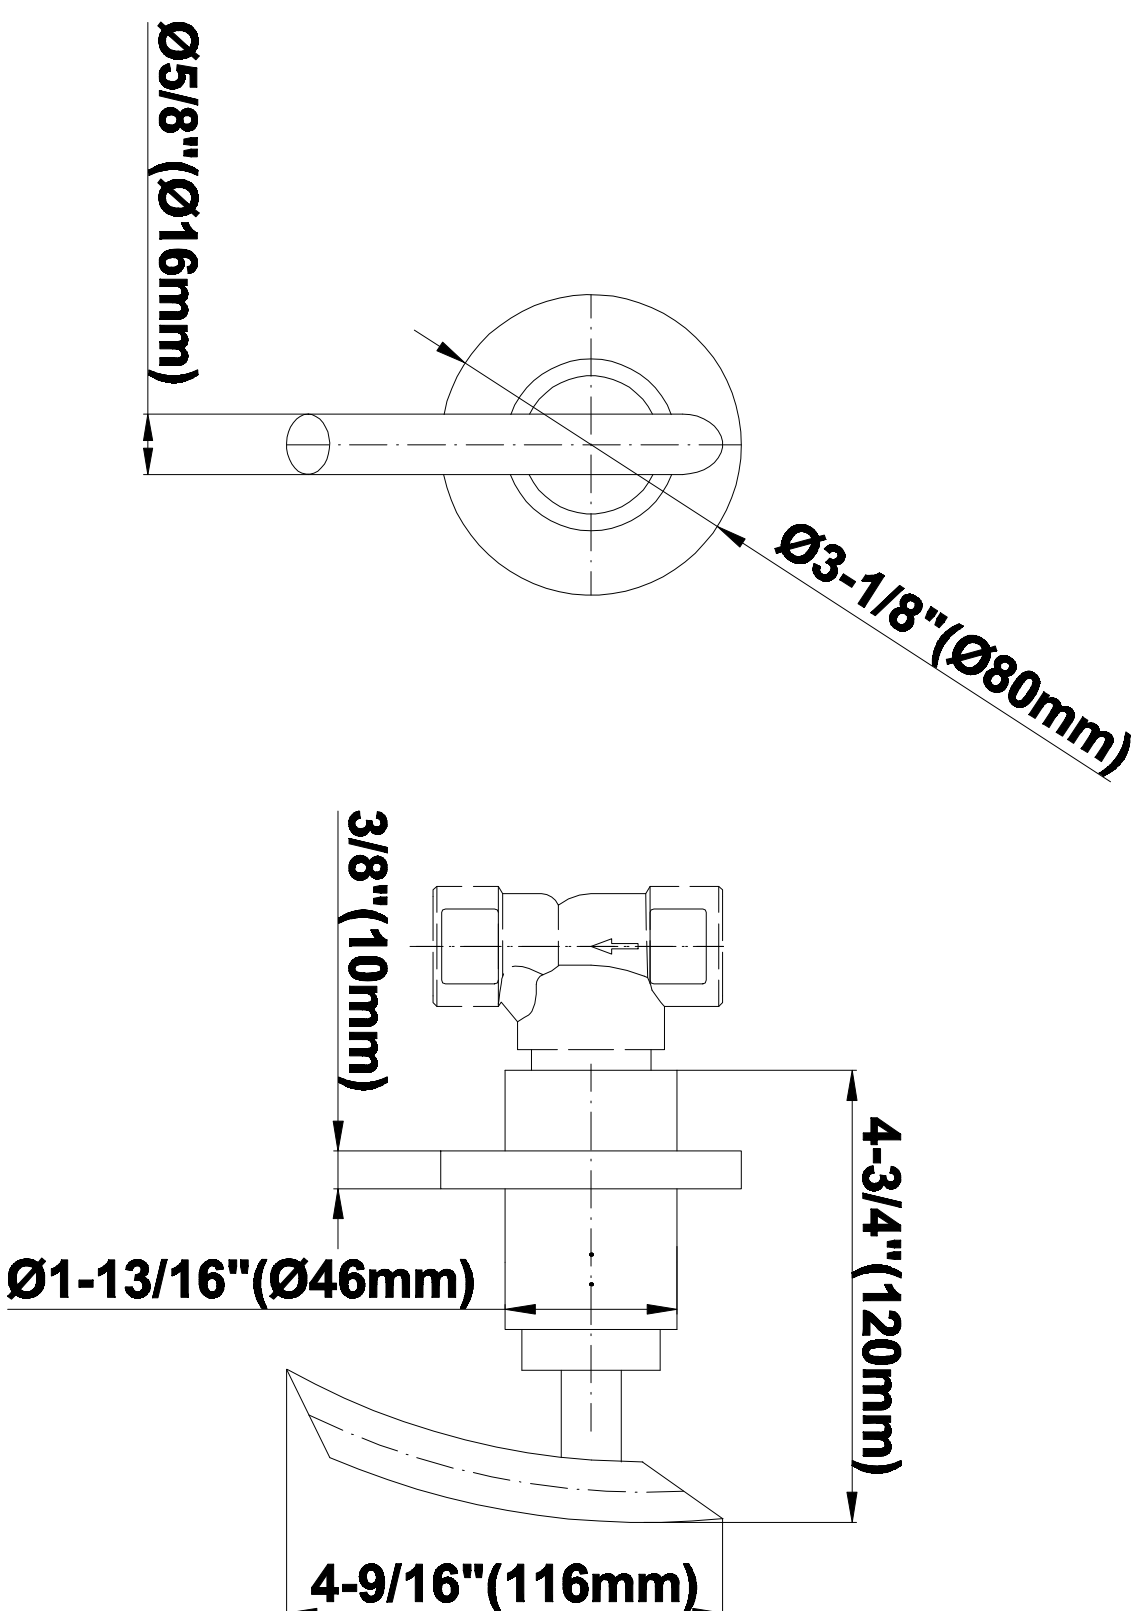

SHOWER
Round Thermostatic Ski Shower
Set w/Body Sprays & Handspray
(Rough & Trim)
GD1.130A-LM42S

GRAFF®

Information

- 3/4" Thermostatic Valve
- Showerhead with no-clog, easy-clean spray nozzle
- Swivel Body Sprays (4 pieces)
- Handshower Set w/Wall Bracket and Multi-function Handshower
- Stop/Volume Control Valve (3 pieces)
- Optional Extension Kit Available
- Flow Rates: showerhead ≤ 2.5 max gpm, handshower ≤ 1.5 max gpm

www.graff-faucets.com | phone: 800-954-4723

SHOWER
Sento STAMPED Trim Plate
w/Handle
G-8092-LM42S-T

GRAFF®

Information

- Single metal handle
- Decorative trim plate
- Use with G-8070 or G-8075 thermostatic stop/volume control rough valve
- To complete package, you must order rough valve

Finishes

Polished
Chrome

Steelnox®
(Satin Nickel)

G-8092

SHOWER
Contemporary Flush Mount Body
Spray w/ Solid Brass Swivel Head
G-8495

GRAFF®

Information

- 12 no-clog, easy-clean silicon jets
- Metal ball-joint allows for 18° angle adjustment of body spray
- Brass wall escutcheon and flush-mounted trim
- 1/2" NPT female thread inlet
- Body spray flow rate \leq 1.5 max gpm

Finishes

Polished
Chrome

Steelnox®
(Satin Nickel)

G-8495

Shower Components

Contemporary Flush-Mount Body Spray with Solid Brass Swivel Head

Product Features

- 12 no-clog, easy-clean silicone jets
- Metal ball-joint allows for 18° angle adjustment of body spray
- Brass wall escutcheon and flush-mounted trim
- 1/2" NPT female thread inlet
- Body spray flow rate ≤ 1.5 max gpm