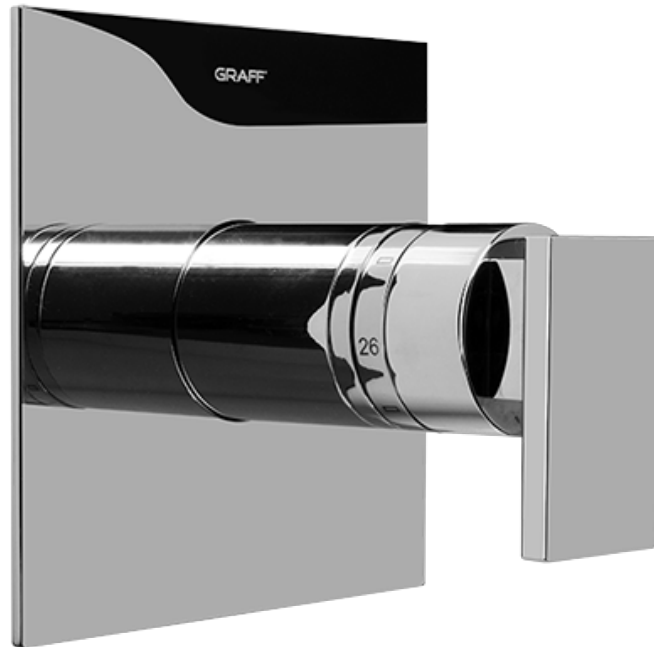

SHOWER
Contemporary Square
Thermostatic Set w/Body Sprays
& Handshower (Rough & Trim)
GC1.132A-LM31S

GRAFF®

Information

- 8" Rain Showerhead with 12" Wall-Mounted Shower Arm
- Flush-Mounted Swivel Body Sprays (3 pieces)
- Handshower Set w/Wall Bracket and Multi-function Handshower
- 3/4" Thermostatic Valve
- Stop/Volume Control Valves (3 pieces)
- Flow rates: showerhead ≤ 1.8 max gpm, handshower ≤ 1.5 max gpm, body sprays ≤ 1.5 max gpm each
- Optional Extension Kit Available

SHOWER
Rough
G-8005

GRAFF®

Information

- 18.4 gpm @ 60 psi
- 3/4" universal inlets/outlets with female threads
- Built-in service stops
- Complete serviceability from front of all units
- Supplied with protective plastic cover
- Thermostatic valve uses a paraffin wax cartridge

Finishes

Polished
Chrome

Steelnox®
(Satin Nickel)

SHOWER
Solar/Structure SOLID Trim Plate
w/Handle
G-8041-LM31S-T

GRAFF®

Information

- Single metal handle
- Decorative trim plate
- Use with G-8000 or G-8005 thermostatic rough valve
- To complete package, you must order rough valve
- ADA

Finishes

Polished
Chrome

Steelnix®
(Satin Nickel)

SHOWER
Solar SOLID Trim Plate w/Handle
G-8095-LM31S-T

GRAFF®

Information

- Single metal handle
- Decorative trim plate
- Use with G-8070 or G-8075 thermostatic stop/volume control rough valve
- To complete package, you must order rough valve
- ADA