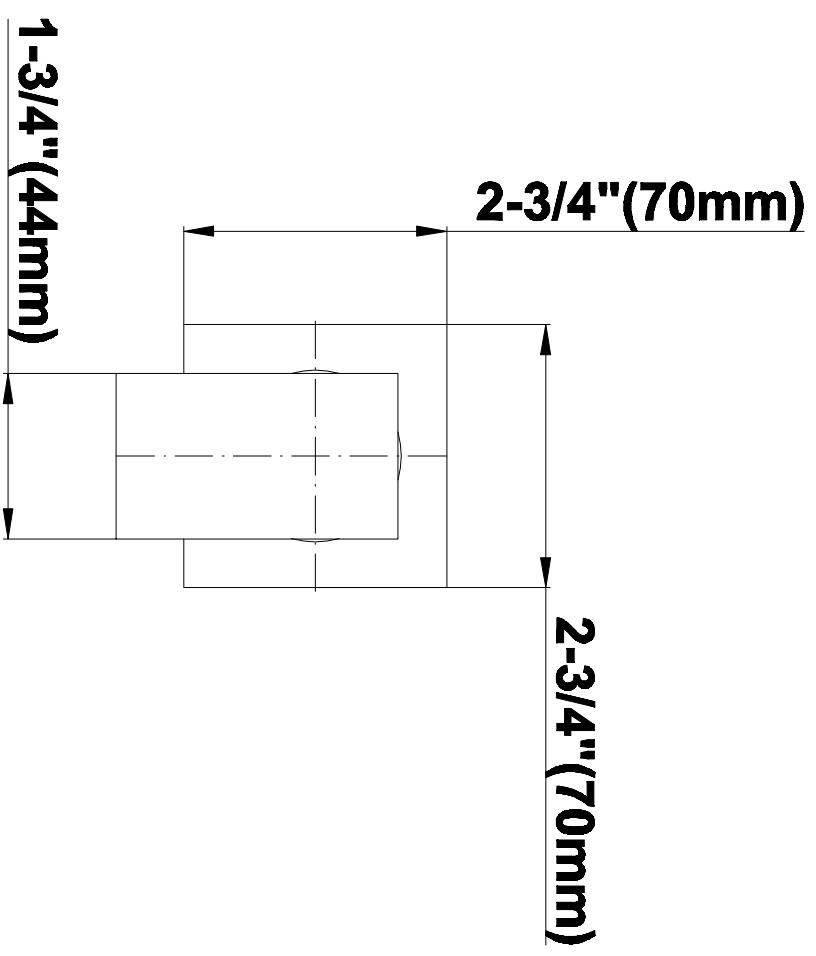

SHOWER
Contemporary Square
Thermostatic Set w/Body Sprays
& Handshower (Rough & Trim)
GC1.132A-LM31S

GRAFF®

Information

- 8" Rain Showerhead with 12" Wall-Mounted Shower Arm
- Flush-Mounted Swivel Body Sprays (3 pieces)
- Handshower Set w/Wall Bracket and Multi-function Handshower
- 3/4" Thermostatic Valve
- Stop/Volume Control Valves (3 pieces)
- Flow rates: showerhead ≤ 1.8 max gpm, handshower ≤ 1.5 max gpm, body sprays ≤ 1.5 max gpm each
- Optional Extension Kit Available

Finishes

Polished
Chrome

Steelnox®
(Satin Nickel)

G-8095

SHOWER
8" Square Brass Showerhead
G-8438

GRAFF®

Information

- 1/4" thick
- 144 no-clog, easy-clean rubber spray nozzles
- Recommended use with ceiling shower arm
- Recommended for use at no more than 10 degrees tilt
- Showerhead flow rate ≤ 1.8 max gpm
- CALGreen

Finishes

Polished
Chrome

Steelnox®
(Satin Nickel)

G-8438

Aqua-Sense Collection
Contemporary 8" Square Showerhead

Product Features

- 1/4" thick
- 144 no-clog, easy-clean rubber spray nozzles
- Showerhead flow rate ≤ 1.8 max gpm