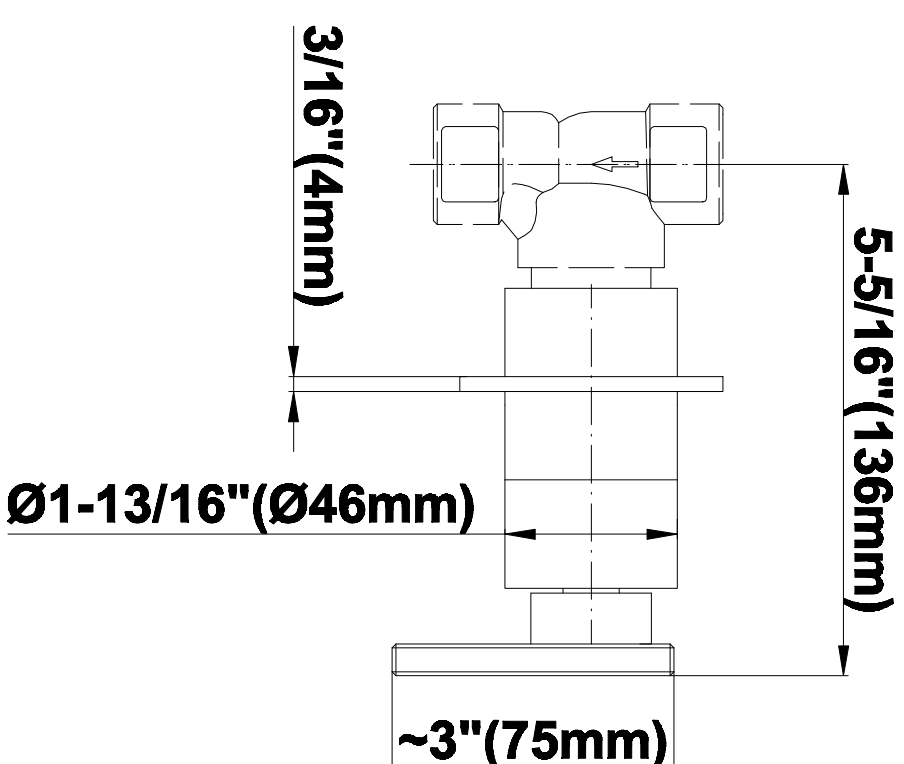

SHOWER
Contemporary Square
Thermostatic Set w/Body Sprays
& Handshower (Rough & Trim)
GC1.132A-LM31S

GRAFF®

Information

- 8" Rain Showerhead with 12" Wall-Mounted Shower Arm
- Flush-Mounted Swivel Body Sprays (3 pieces)
- Handshower Set w/Wall Bracket and Multi-function Handshower
- 3/4" Thermostatic Valve
- Stop/Volume Control Valves (3 pieces)
- Flow rates: showerhead ≤ 1.8 max gpm, handshower ≤ 1.5 max gpm, body sprays ≤ 1.5 max gpm each
- Optional Extension Kit Available

Finishes

Polished
Chrome

Steelnox®
(Satin Nickel)

G-8095

SHOWER
8" Square Brass Showerhead
G-8438

GRAFF®

Information

- 1/4" thick
- 144 no-clog, easy-clean rubber spray nozzles
- Recommended use with ceiling shower arm
- Recommended for use at no more than 10 degrees tilt
- Showerhead flow rate ≤ 1.8 max gpm
- CALGreen