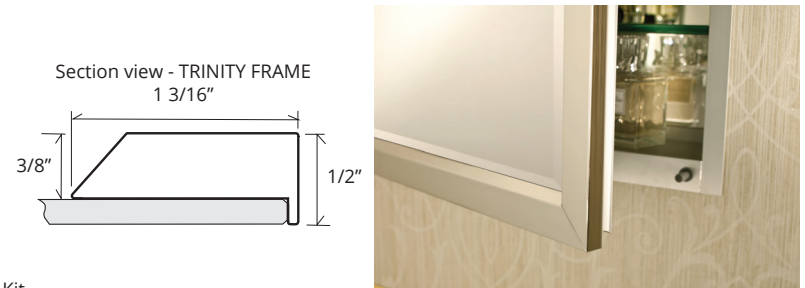

TRINITY FRAMED MIRROR CABINET

GC2430-6-SC-TR

Side Mirror Kit - Order for Surface Mount, #SMK6-30; or Semi Recessed SRMK2-30

Beveled Mirror also available (add "BM" to model code) Finishes: Polished Chrome, Polished Nickel, Brushed Nickel, Brushed Bronze, Oil Rubbed Bronze, Satin Brass, Iron-Black

SPECIFICATIONS

Roughing-in Opening	22 3/8" x 29 3/8"
Overall Dimensions	23 1/8" x 30 1/8"

GLASSCRAFTERS INC.

Side Mirror Kit
SMK6-30
Order for
Surface Mount

Side Mirror Kit
SRMK2-30
Order for
Semi-Recessed
Mount