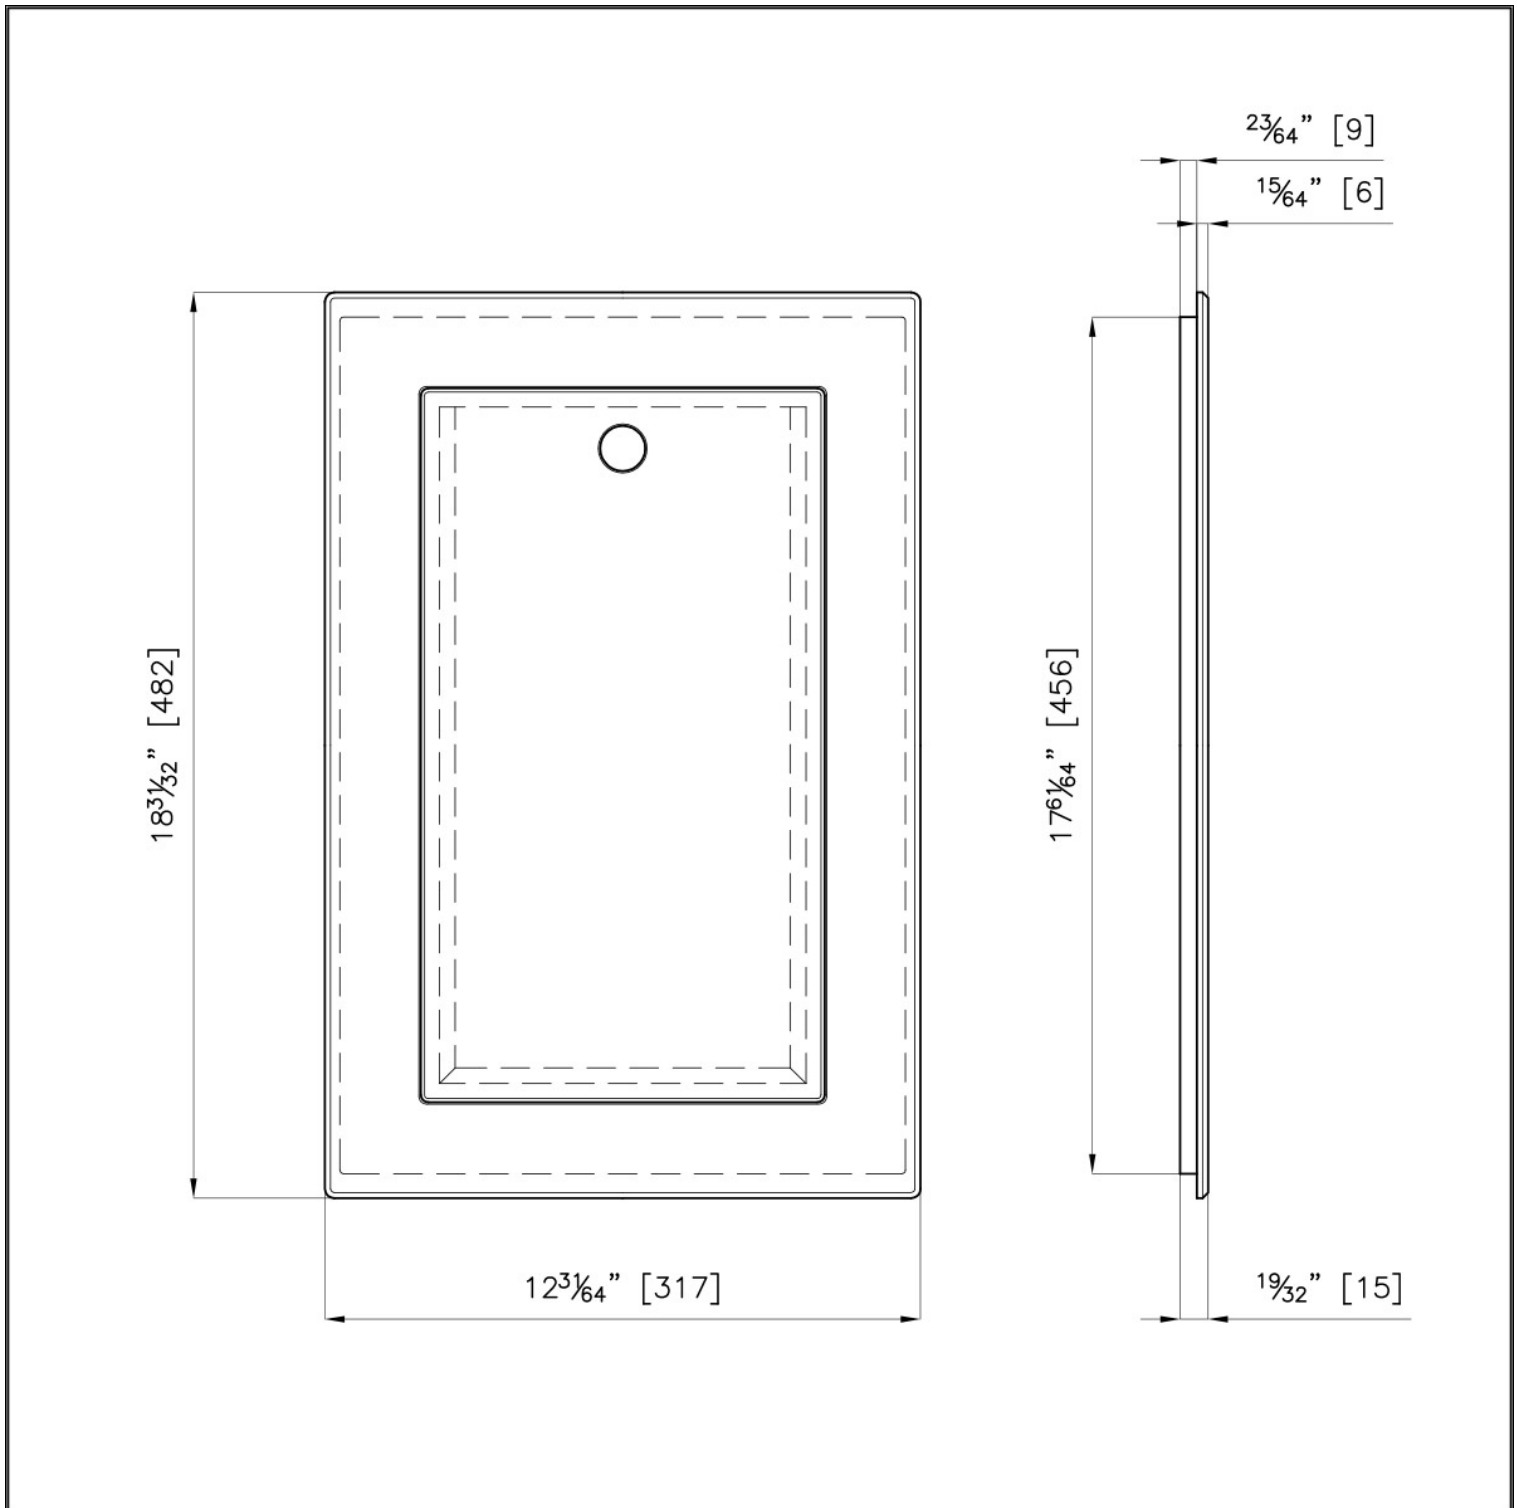

TECHNICAL DATA