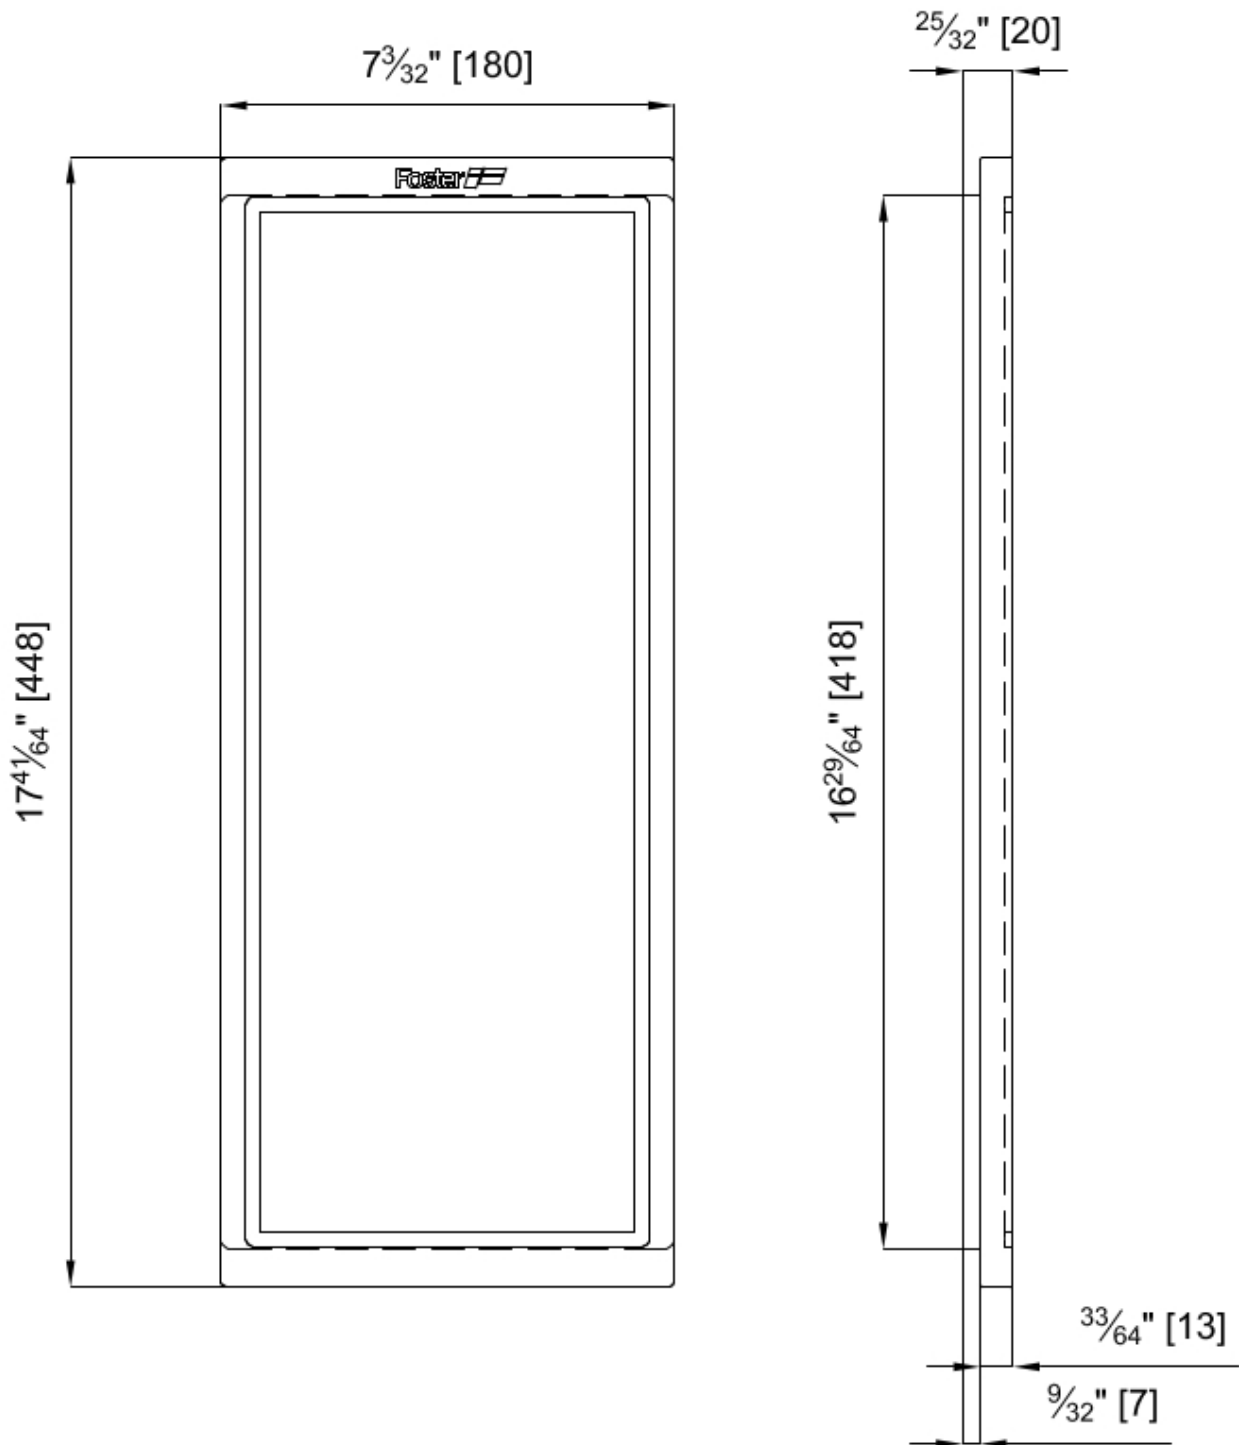

TECHNICAL DATA