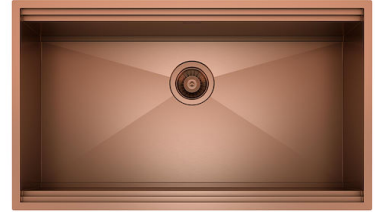

### DETAILS

Material Foster Black Composit

---

Sink accessories Grill

---

**Dimensions** 39,3x39,6 cm  
15 1/2"x15 9/16"

---

**Notes:** Two grids 8100 612 are necessary to fully cover the bottom of the sink, as shown in the drawing. The SKU 8100 612 corresponds to only one grid. Suitable only for 1014 Leonardo sinks (all versions)

### TECHNICAL DATA

Two grids 8100 612 are necessary to fully cover the bottom of the sink.  
The SKU 8100 612 corresponds to only one grid.

## GALLERY

## RECOMMENDED PAIRINGS

Sink Leonardo 33" x 20" – U/M

Sink Leonardo 33" x 20" – U/M -  
AISI 316

Sink Leonardo Copper 33" x 20" –  
U/M

Sink Leonardo Gold 33" x 20" –  
U/M

Sink Leonardo Gun Metal 1B 33" –  
UM