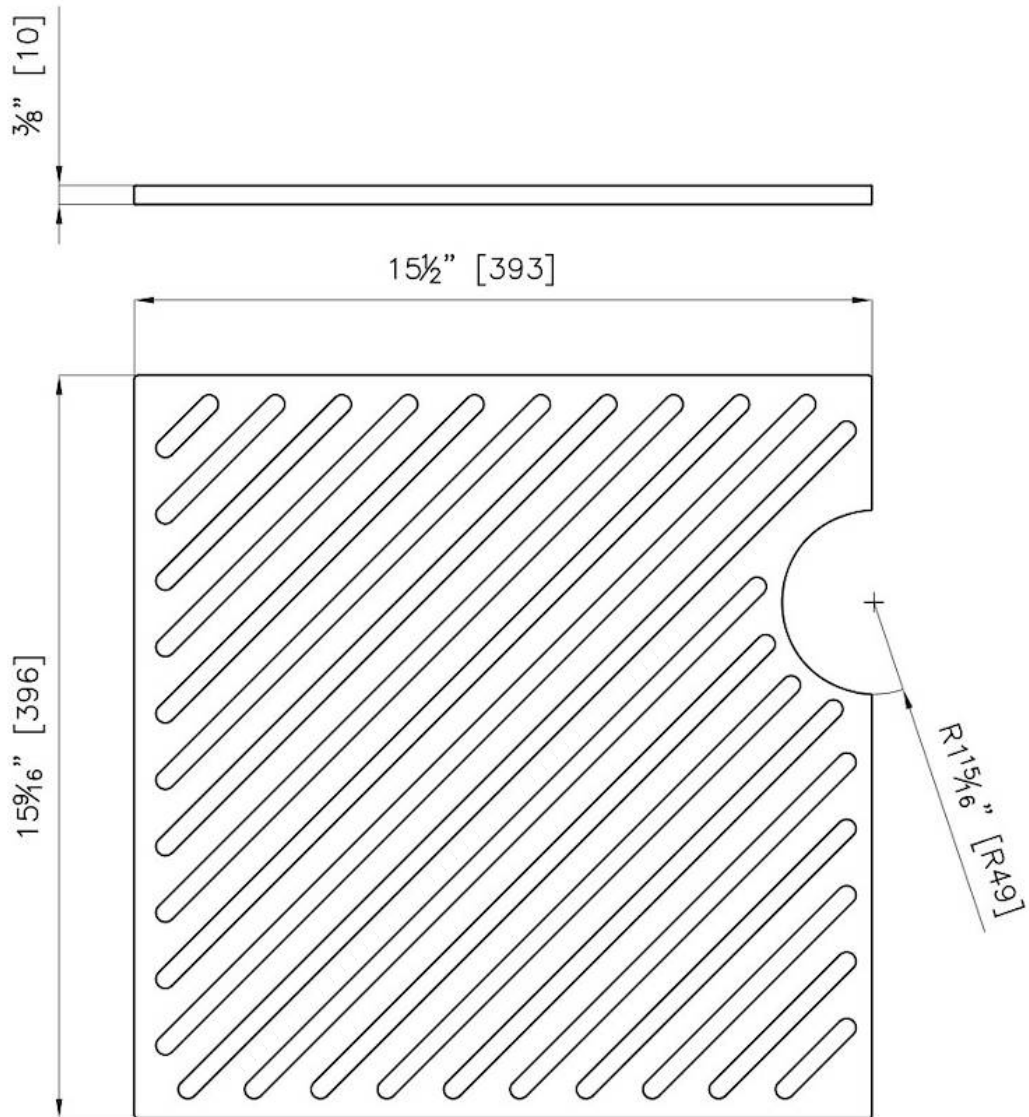

### DETAILS

Material Foster Black Composit

---

Sink accessories Grill

---

**Dimensions** 39,3x39,6 cm  
15 1/2"x15 9/16"

---

**Notes:** Two grids 8100 612 are necessary to fully cover the bottom of the sink, as shown in the drawing. The SKU 8100 612 corresponds to only one grid. Suitable only for 1014 Leonardo sinks (all versions)

### TECHNICAL DATA

Two grids 8100 612 are necessary to fully cover the bottom of the sink.  
The SKU 8100 612 corresponds to only one grid.

## RECOMMENDED PAIRINGS

Sink Leonardo 33" x 20" – U/M

Sink Leonardo 33" x 20" – U/M -  
AISI 316

Sink Leonardo Copper 33" x 20" –  
U/M

Sink Leonardo Gold 33" x 20" –  
U/M

Sink Leonardo Gun Metal 1B 33" –  
UM