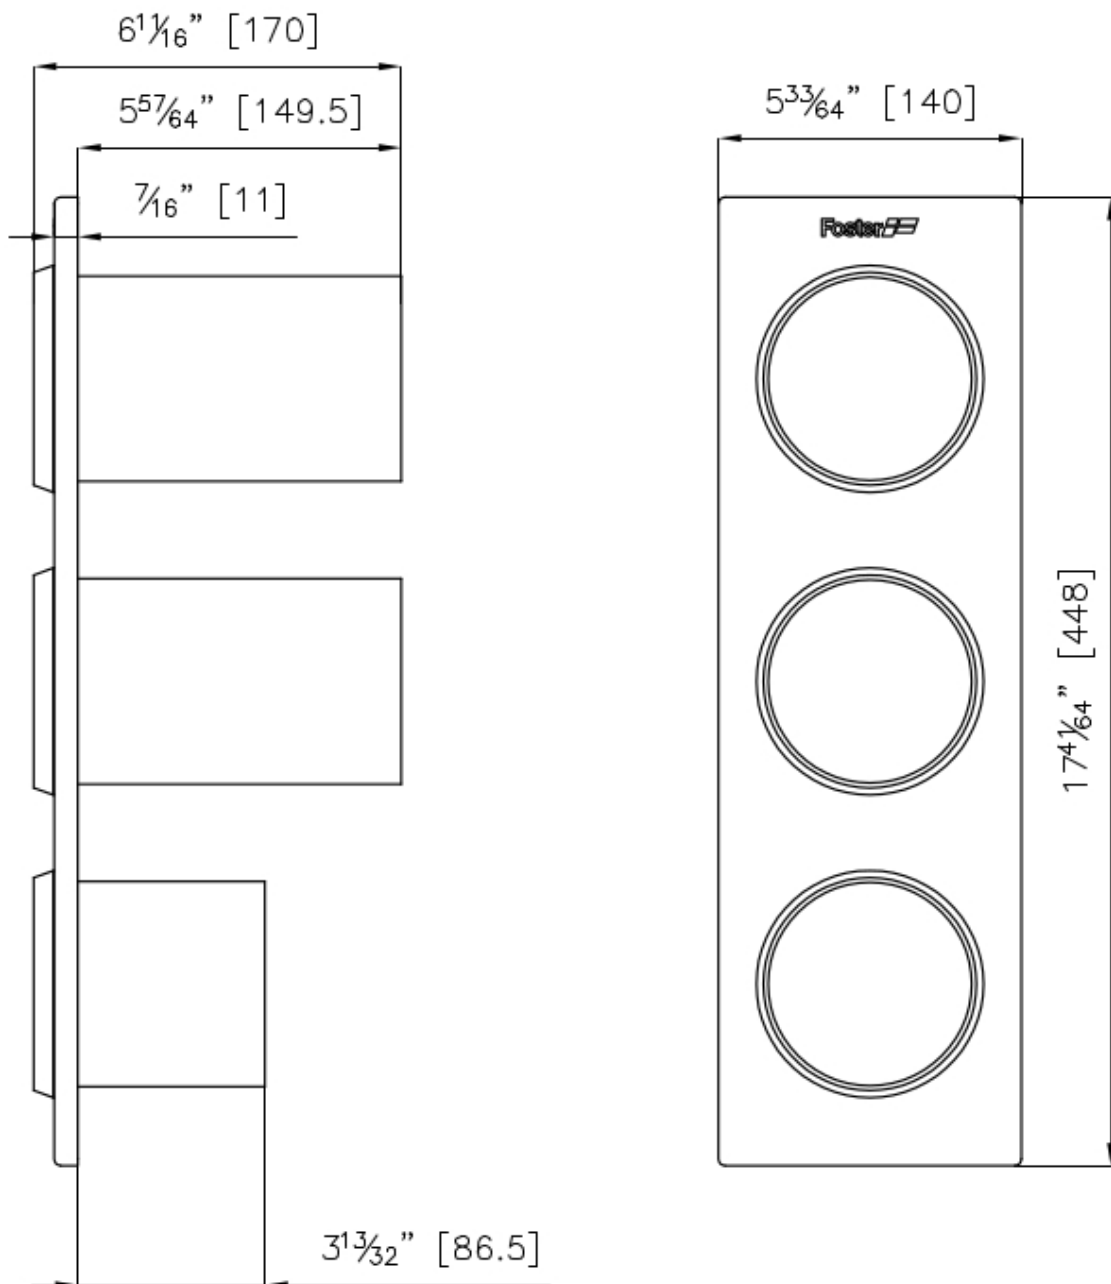

3 Bottles-holder set 8100 621

Accessories

Code: 8100 621

DETAILS

Sink accessories

Bottles-holder

Dimensions

44,8x14 cm

TECHNICAL DATA

OPTIONAL ACCESSORIES

Knives-holder 8100 030