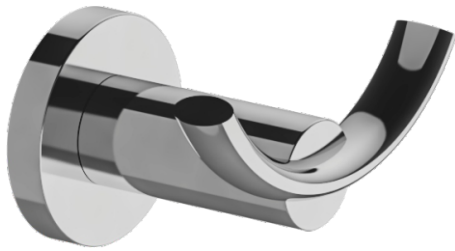

NEREA PLUS - FV166/59

Robe Hook.
Percha.

FRANZ
VIEGENER

FEATURES CARACTERÍSTICAS

COLOR / FINISHES COLOR / ACABADOS

PC
Polished Chrome.

PN
Polished Nickel.

BN
Brushed Nickel.

BG
Brushed Gold.

PG
Polished Gold.

RG
Rose Gold.

BK
Black Chrome.

FB
Flat Black.

UPB
*Unlacked
Polished Brass*

FLOW RATE CAUDAL

ITEM DETAILS DETALLE DE PRODUCTO