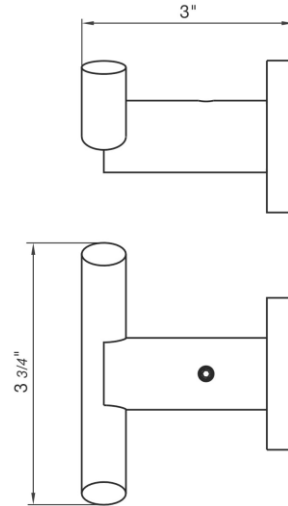

NEREA PLUS - FV166/59

Robe Hook.
Percha.

FRANZ
VIEGENER

FEATURES CARACTERÍSTICAS

COLOR / FINISHES COLOR / ACABADOS

PC
Polished Chrome.

PN
Polished Nickel.

BN
Brushed Nickel.