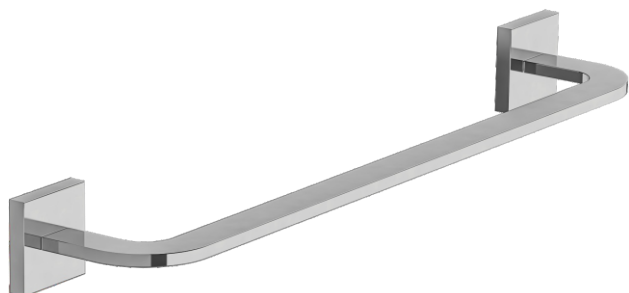

DOMINO - FV164/J4

18" towel bar.

Toallero barral de 45 cm.

FRANZ
VIEGENER

FEATURES

CARACTERÍSTICAS

COLOR / FINISHES

COLOR / ACABADOS

PC
Polished Chrome.

PN
Polished Nickel.

BN
Brushed Nickel.

BG
Brushed Gold.

PG
Polished Gold.

RG
Rose Gold.

BK
Black Chrome.

FB
Flat Black.

UPB
*Unlacked
Polished Brass*

FLOW RATE

CAUDAL

ITEM DETAILS

DETALLE DE PRODUCTO

COMPLIANCE

CERTIFICACIONES