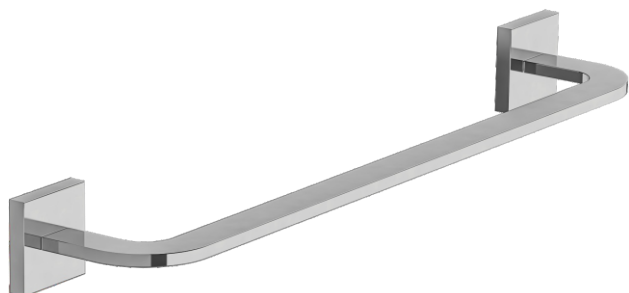

DOMINO - FV164.02/J4

30" towel bar.

Toallero barral de 76 cm.

FRANZ
VIEGENER

FEATURES

CARACTERÍSTICAS

COLOR / FINISHES

COLOR / ACABADOS

PC
Polished Chrome.

PN
Polished Nickel.

BN
Brushed Nickel.

BG
Brushed Gold.

PG
Polished Gold.

RG
Rose Gold.

BK
Black Chrome.

FB
Flat Black.

UPB
*Unlacked
Polished Brass*

FLOW RATE

CAUDAL

ITEM DETAILS

DETALLE DE PRODUCTO

COMPLIANCE

CERTIFICACIONES