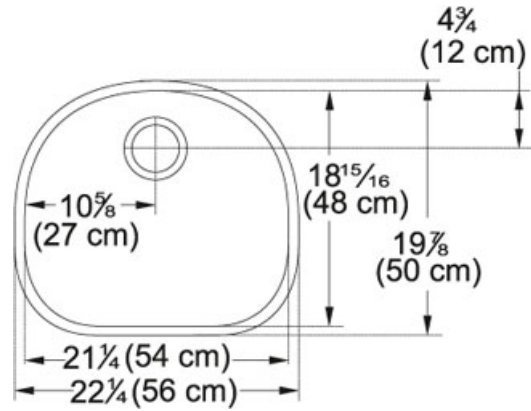

### TECHNICAL DATA

Minimum Cabinet Size	27"
Drain Opening	3 1/2"
Length overall	22 1/4"
Width overall	19 7/8"
Depth Overall	9 1/16"
Length of large bowl	21 1/4"
Width of large bowl	18 7/8"
Depth of large bowl	9 1/16"
Number of Bowls	1
Type of Material	18 Gauge Stainless Steel
Cut-Out Template	Yes
Installation Clips	Yes
Where to buy	Showroom
Where to buy	Showroom