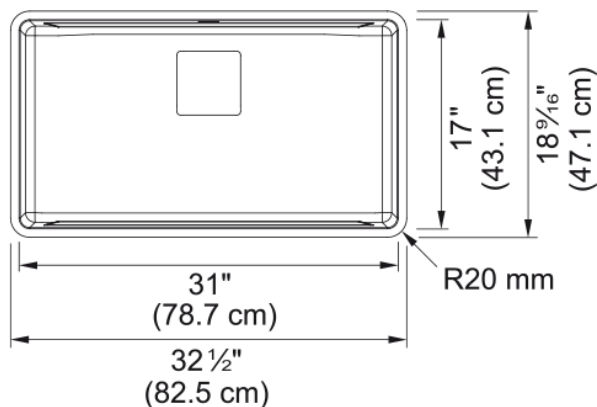

# Pescara Undermount Sink - PTX110-31-WKC | 122.0672.209

### Product Dimensions

Exterior size: right to left	32.575
Exterior size: front to back	18.181
Large bowl size: right to left	30.984
Large bowl size: front to back	16.969
Large bowl: depth	9.488

### Installation

Minimum cabinet size	36"
----------------------	-----