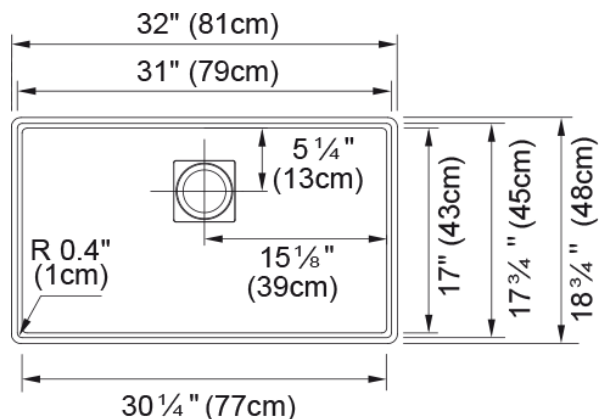

Peak Undermount Sink - PKG11031MOC-WKC | 125.0672.236

Technical Data

Aspect

Sink type	Sink
Type of material	Granite
Number of bowls	1
Color	Mocha
Finish	None

Product Dimensions

Exterior size: right to left	31.984
Exterior size: front to back	18.74
Large bowl size: right to left	31
Large bowl size: front to back	17.756
Large bowl: depth	9.5

Installation

Minimum cabinet size	36"
----------------------	-----

Product specifications

Installation type	Undermount
Drain hole	3 1/2"
Position of drainer	No drainer

Product identification

Product brand	FRANKE
Product family	Mythos
Collection	Peak
Certified by	CE