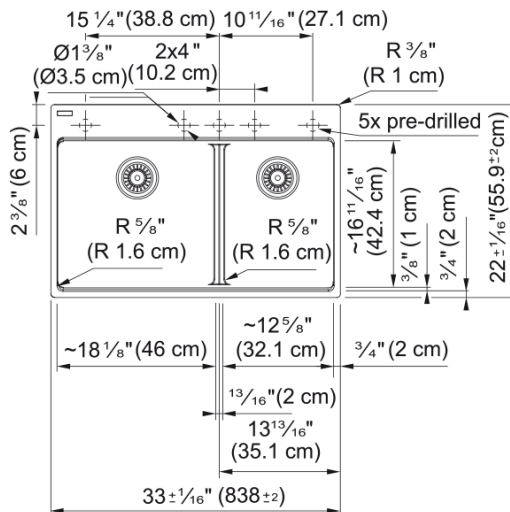

Maris Topmount Sink - MAG6601812LD-MBK | 114.0687.009

Technical Data

Aspect

Sink type	Sink
Type of material	Granite
Number of bowls	2
Color	Matte black
Finish	None

Product Dimensions

Exterior size: right to left	32.992
Exterior size: front to back	22.008
Large bowl size: right to left	18.15
Large bowl size: front to back	16.614
Large bowl: depth	9.488
Small bowl size: right to left	12.756
Small bowl size: front to back	16.614
Small bowl: depth	9.488

Installation

Minimum cabinet size	33"
----------------------	-----

Product specifications

Installation type	Topmount / drop in
Drain hole	3 1/2"
Position of drainer	No drainer

Product identification

Product brand	FRANKE
Product family	Maris
Collection	Maris
Certified by	IAPMO