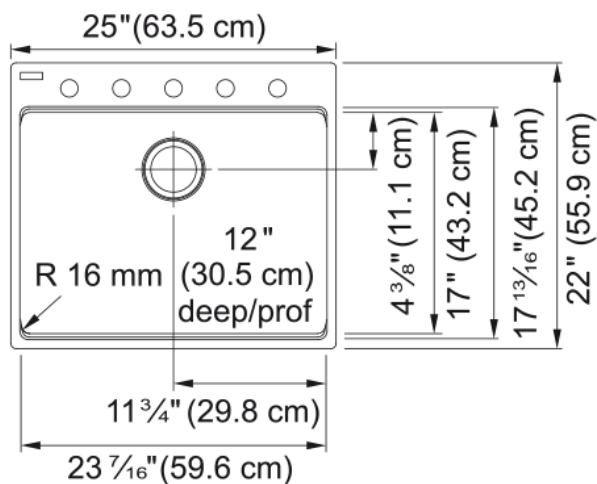

## Technical Data

### Product Dimensions

Exterior size: right to left	25
Exterior size: front to back	22
Large bowl size: right to left	23.465
Large bowl size: front to back	17.035
Large bowl: depth	12

### Installation

Minimum cabinet size	27"
----------------------	-----

### Product specifications

Installation type	Topmount / drop in
Drain hole	3 1/2"
Position of drainer	No drainer