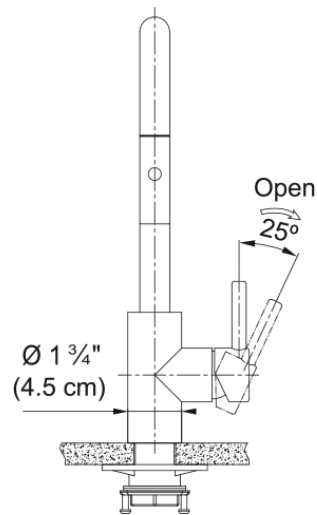

Eos Neo Prep Faucet - EOS-PR-304 | 115.0685.299

Technical Data

Aspect

Spout type	J - spout
Color	Stainless steel
Type of material	Stainless steel 304
Flexible pullout hose material	Nylon grey
Spray head material	Stainless steel

Product Dimensions

Faucet hole diameter	35 mm
Cartridge dimension	35 mm

Installation

Mounting type	Shank
Water supply hose connection	1/2"
Water supply hose length	800 mm

Product specifications

Pressure	High pressure
Faucet type	Pull-out spray
Faucet operation	Side lever
Faucet rotation	180°