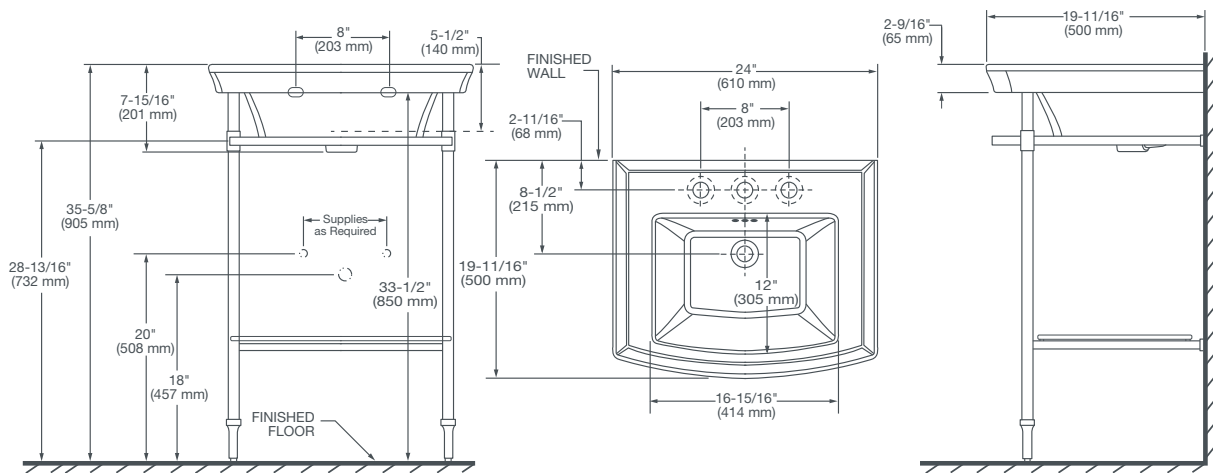

WYATT®

24" LAVATORY WITH CONSOLE

NOTES:

Dimensions shown for location supplies and "P" trap are suggested. Provide suitable reinforcement for all wall supports. Slab/pedestal anchors and mounting features to be furnished by others. Fittings not included with fixture and must be ordered separately. Installation Instructions supplied with lavatory.

IMPORTANT:

Dimensions of fixtures are nominal and may vary within the range of tolerance established by ANSI standards. These measurements are subject to change or cancellation. No responsibility is assumed for use of superseded or voided pages.

PART OF LIXIL