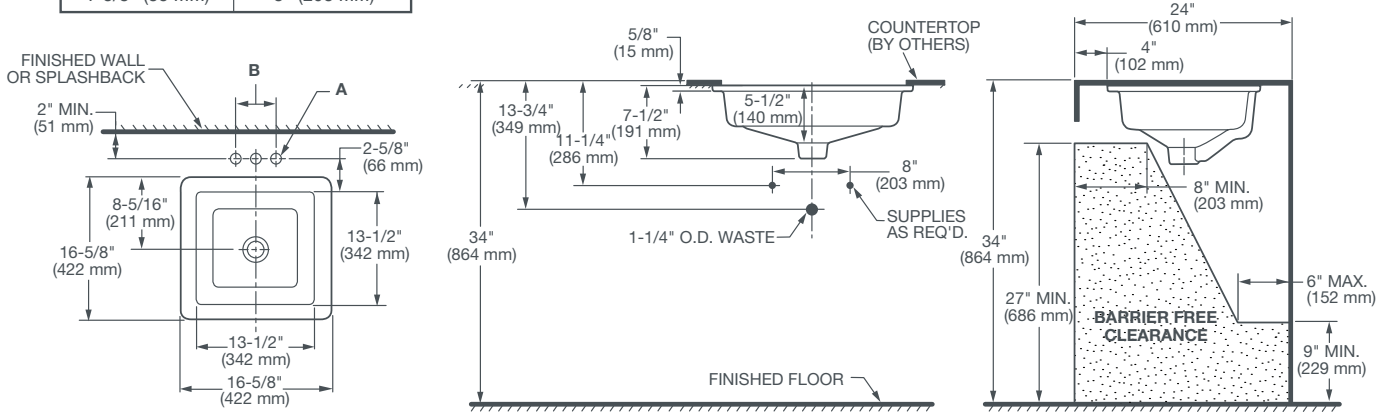

**DIMENSIONS**

---

**NOMINAL DIMENSIONS**

16-5/8" x 16-5/8" x 7-1/2" (422 x 422 x 191 mm)

**BOWL INSIDE DIMENSIONS**

13-1/2" (342 mm) wide

13-1/2" (342 mm) front to back

5-1/2" (140 mm) depth

ROUGH-IN DIAGRAM SHOWN  
ON NEXT PAGE

### LAVATORY

A-Fitting Dia.	B-Fitting Spread
A	B
1-3/8" (35 mm)	4" (102 mm)
1-3/8" (35 mm)	8" (203 mm)

**NOTES:**

Dimensions shown for location supplies and “P” trap are suggested. Provide suitable reinforcement for all wall supports. Slab/pedestal anchors and mounting features to be furnished by others. Fittings not included with fixture and must be ordered separately. Installation Instructions supplied with lavatory.