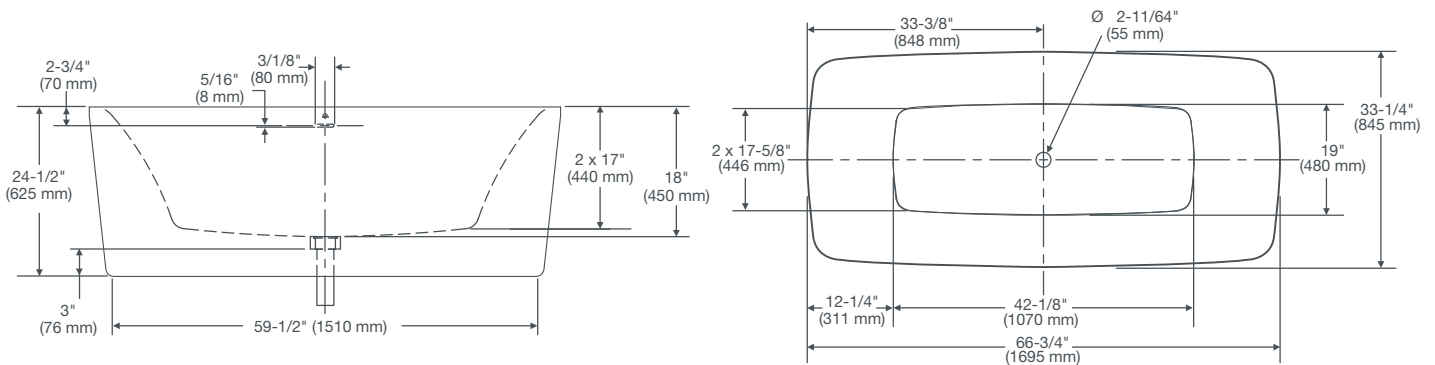

DIMENSIONS

NOMINAL DIMENSIONS

66-3/4" x 33-1/4" x 24-1/2" (1695 x 845 x 625 mm)

COLORS/FINISHES

Canvas White (415)

OPTIONAL COMPONENTS

D1564000.XXX Drain Cap (002) Polished Chrome, (243) Matte Black, (295) Brushed Nickel

COMPLIANCE CERTIFICATIONS

Meets or Exceeds CSA B45.5/IAPMOZ124

Canvas
White

Polished
Chrome

Matte
Black

Brushed
Nickel

IMPORTANT:

Dimensions of fixtures are nominal and may vary within the range of tolerances established by CSA B45.5/IAPMO Z124. These measurements are subject to change or cancellation. No responsibility is assumed for use of superseded or voided leaflet.